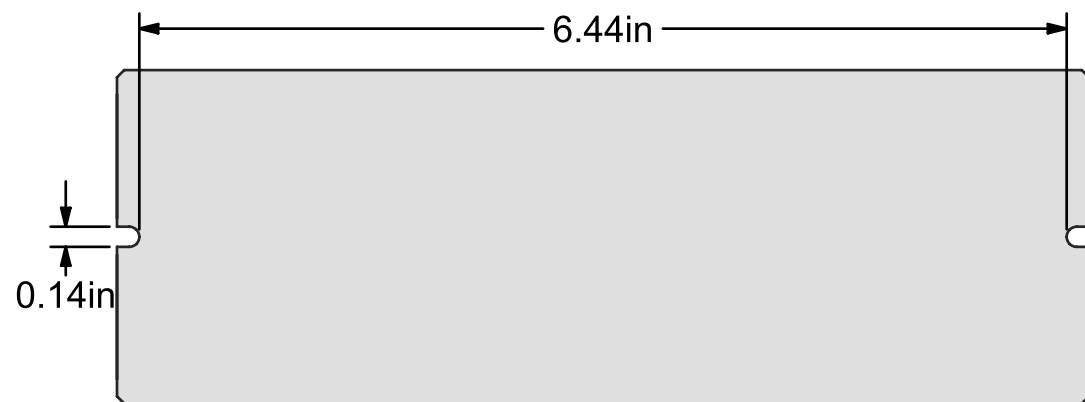

SIDE VIEW

TOP VIEW

SCALE 1:2

END VIEW
INPUT SIDE

SIDE VIEW

END VIEW
OUTPUT SIDE

BOTTOM VIEW

	DESCRIPTION Z-SERIES RECEIVER	
	CREATED 2/6/2020	
<small>CONFIDENTIAL. Copyright © 2019 ASP Holdings, Inc. All Rights Reserved. All specifications subject to change at anytime without prior notice.</small> <small>The products shown herein incorporate features and technologies that are the sole intellectual property of ASP Holdings, Inc</small>	LAST SAVED 10/5/2020 2:51:56 PM	
	DRAWN BY DP	REVISION 0
THIRD ANGLE PROJECTION 	SHEET 1 OF 1	SCALE 3:4
	MATERIAL -	FINISH -