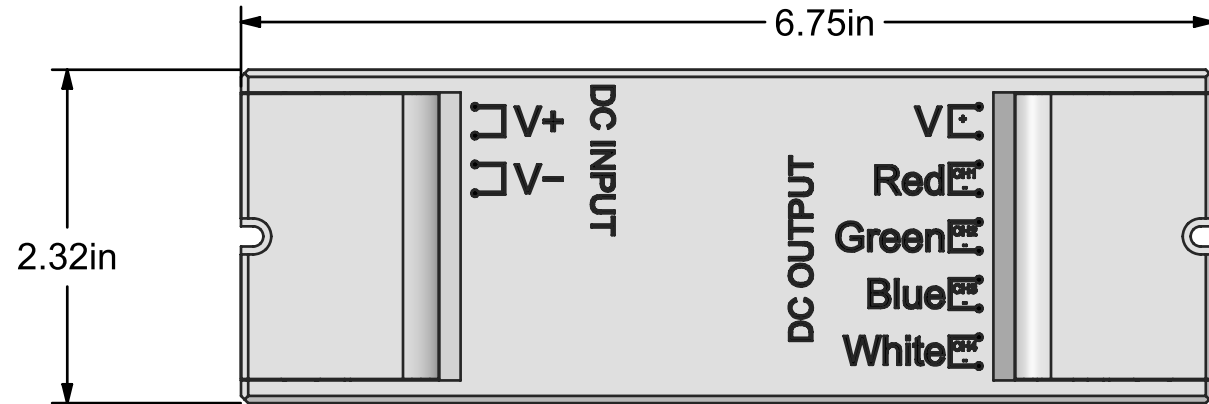

SIDE VIEW

TOP VIEW

SCALE 1:2

END VIEW
INPUT SIDE

SIDE VIEW

END VIEW
OUTPUT SIDE

BOTTOM VIEW

	DESCRIPTION Z-SERIES RECEIVER	
	CREATED 2/6/2020	
<small>CONFIDENTIAL. Copyright © 2019 ASP Holdings, Inc. All Rights Reserved. All specifications subject to change at anytime without prior notice.</small> <small>The products shown herein incorporate features and technologies that are the sole intellectual property of ASP Holdings, Inc</small>	LAST SAVED 10/5/2020 2:51:56 PM	
	DRAWN BY DP	REVISION 0
THIRD ANGLE PROJECTION 	SHEET 1 OF 1	SCALE 3:4
	MATERIAL -	FINISH -