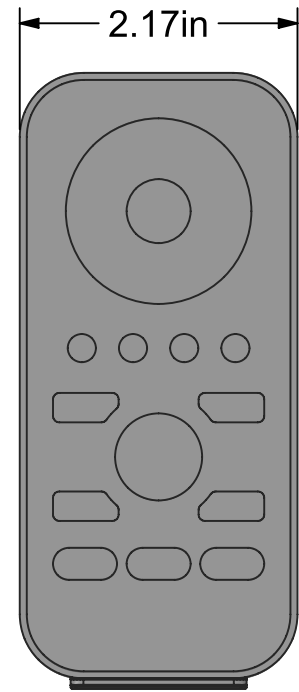

REMOTE & HOLDER

REMOTE HOLDER ONLY

DESCRIPTION
AL-CTLR-RGBW-4ZRF-RMT

CREATED
10/2/2020

CONFIDENTIAL. Copyright © 2019 ASP Holdings, Inc. All Rights Reserved. All specifications subject to change at anytime without prior notice.

LAST SAVED
10/5/2020 12:37:30 PM

The products shown herein incorporate features and technologies that are the sole intellectual property of ASP Holdings, Inc

DRAWN BY
DP

REVISION
0

THIRD ANGLE PROJECTION

SHEET
1 OF 1

SCALE
2:3

MATERIAL
-

FINISH
-