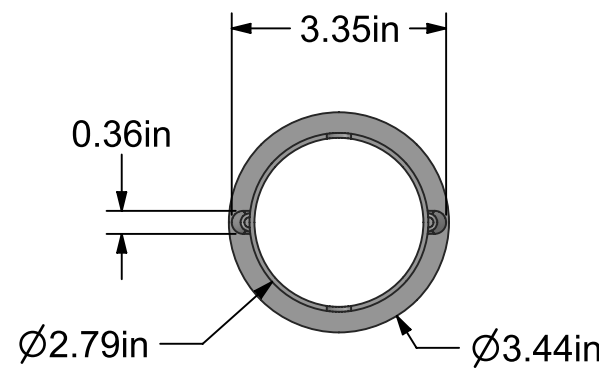

TOP VIEW - ALL OPENING OPTIONS SHOWN

ISOMETRIC VIEW  
FOUR OPENING SHOWN

ASSEMBLED VIEW  
WITH MOUNTING SLEEVE

SIDE VIEW INSTALLED IN  
SLEEVE. DIMENSIONS  
SHOWN ARE THE SAME  
REGARDLESS OF NUMBER  
OF OPENINGS.

EXPLODED VIEW  
WITH MOUNTING SLEEVE

MOUNTING SLEEVE ONLY

BOTTOM VIEW - SLEEVE ONLY

		DESCRIPTION PATH LIGHTS	
		CREATED 8/12/2020	
CONFIDENTIAL. Copyright © 2021 ASP Holdings, Inc. All Rights Reserved. All specifications subject to change at anytime without prior notice.  The products shown herein incorporate features and technologies that are the sole intellectual property of ASP Holdings, Inc		LAST SAVED 4/20/2021 12:57:39 PM	
		DRAWN BY DP	REVISION 0
THIRD ANGLE PROJECTION		SHEET 1 OF 1	SCALE 1:3
		MATERIAL -	FINISH -