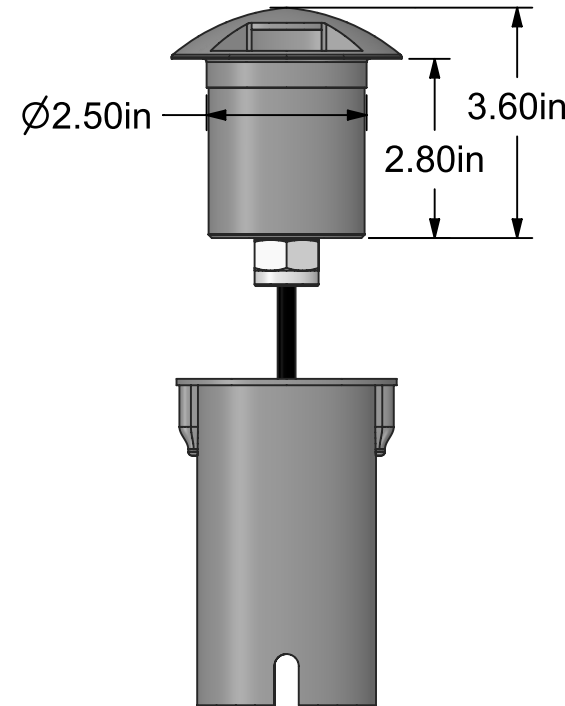

TOP VIEW - ALL OPENING OPTIONS SHOWN

ISOMETRIC VIEW  
FOUR OPENING SHOWN

ASSEMBLED VIEW  
WITH MOUNTING SLEEVE

SIDE VIEW INSTALLED IN  
SLEEVE. DIMENSIONS  
SHOWN ARE THE SAME  
REGARDLESS OF NUMBER  
OF OPENINGS.

EXPLODED VIEW  
WITH MOUNTING SLEEVE

MOUNTING SLEEVE ONLY

BOTTOM VIEW - SLEEVE ONLY

		DESCRIPTION PATH LIGHTS	
		CREATED 8/12/2020	
CONFIDENTIAL. Copyright © 2021 ASP Holdings, Inc. All Rights Reserved. All specifications subject to change at anytime without prior notice.  The products shown herein incorporate features and technologies that are the sole intellectual property of ASP Holdings, Inc		LAST SAVED 4/20/2021 12:57:39 PM	
		DRAWN BY DP	REVISION 0
THIRD ANGLE PROJECTION		SHEET 1 OF 1	SCALE 1:3
		MATERIAL -	FINISH -