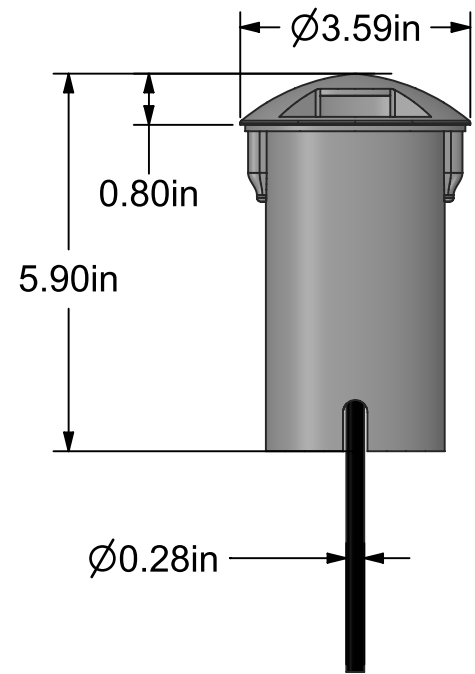

TOP VIEW - ALL OPENING OPTIONS SHOWN

ISOMETRIC VIEW  
FOUR OPENING SHOWN

ASSEMBLED VIEW  
WITH MOUNTING SLEEVE

SIDE VIEW INSTALLED IN  
SLEEVE. DIMENSIONS  
SHOWN ARE THE SAME  
REGARDLESS OF NUMBER  
OF OPENINGS.

EXPLODED VIEW  
WITH MOUNTING SLEEVE

MOUNTING SLEEVE ONLY

BOTTOM VIEW - SLEEVE ONLY

		DESCRIPTION PATH LIGHTS	
		CREATED 8/12/2020	
CONFIDENTIAL. Copyright © 2021 ASP Holdings, Inc. All Rights Reserved. All specifications subject to change at anytime without prior notice.  The products shown herein incorporate features and technologies that are the sole intellectual property of ASP Holdings, Inc		LAST SAVED 4/20/2021 12:57:39 PM	
		DRAWN BY DP	REVISION 0
THIRD ANGLE PROJECTION		SHEET 1 OF 1	SCALE 1:3
		MATERIAL -	FINISH -