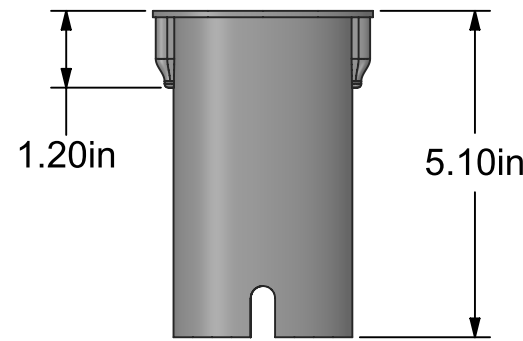

TOP VIEW - ALL OPENING OPTIONS SHOWN

ISOMETRIC VIEW  
FOUR OPENING SHOWN

ASSEMBLED VIEW  
WITH MOUNTING SLEEVE

SIDE VIEW INSTALLED IN  
SLEEVE. DIMENSIONS  
SHOWN ARE THE SAME  
REGARDLESS OF NUMBER  
OF OPENINGS.

EXPLODED VIEW  
WITH MOUNTING SLEEVE

MOUNTING SLEEVE ONLY

BOTTOM VIEW - SLEEVE ONLY

		DESCRIPTION PATH LIGHTS	
		CREATED 8/12/2020	
CONFIDENTIAL. Copyright © 2021 ASP Holdings, Inc. All Rights Reserved. All specifications subject to change at anytime without prior notice.  The products shown herein incorporate features and technologies that are the sole intellectual property of ASP Holdings, Inc		LAST SAVED 4/20/2021 12:57:39 PM	
		DRAWN BY DP	REVISION 0
THIRD ANGLE PROJECTION		SHEET 1 OF 1	SCALE 1:3
		MATERIAL -	FINISH -