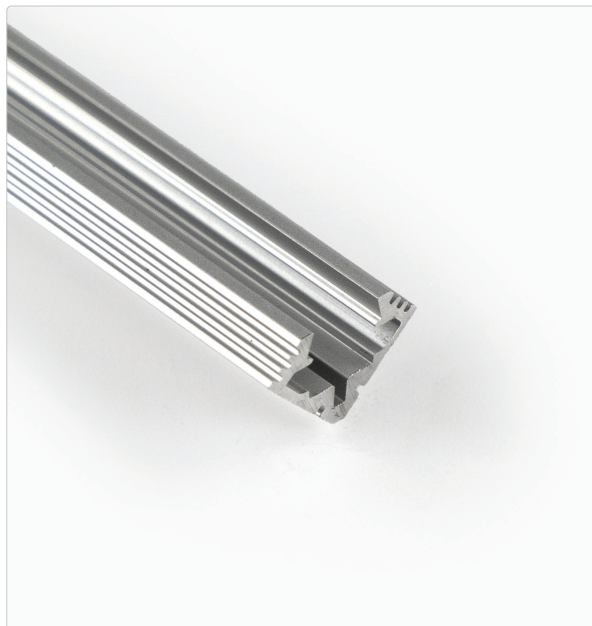

Corner Mount LED Channel, Narrow AL-TRK-CRN-N

DESCRIPTION

This narrow corner-mount channel is designed for strip lights 11mm wide or less. Its 90° profile makes it perfect for under-shelf, cabinetry, overhang, molding, and other corner installations. Built from durable aluminum, it shields your strip lights while ensuring smooth, even light diffusion. Customize your look with a clear, frosted or smoke lens. The smoke lens softens output for subtle accent lighting, while the clear and frosted lenses provide bright, clean illumination ideal for task lighting.

This channel has a 1/2" visible lens and accommodates strip lights up to 11mm wide.

COLOR VARIETIES

PRODUCT SPECIFICATION CHART

PHYSICAL		DIFFUSING LENS	
Channel Dimensions	0.75" (19mm) W x 0.75" (19mm) H	Lens Options	Clear Frosted Smoke
Channel Length Options	1M 2M Custom	Lens Transmittance (% of total output)	Clear 92% Frosted 78% Smoke 25%
Channel Material	Anodized Aluminum	Lens Material	Polycarbonate
Color Options	Silver Black	WARRANTY	
Weight	1.31 lbs (6.5ft Channel + Lens)	Warranty	1 Year
WHAT'S INCLUDED		CERTIFICATIONS	
-Narrow, Corner Mount LED Channel -Protective Polycarbonate Lens/Diffuser		RoHS	
Accessory Pack (optional) 1 End Cap with Hole 1 End Cap without Hole 2 Mounting Clips/3.3ft length		COMPATIBILITY	
		Max Strip Width	.43" (11mm)
Compatible with all aspectLED strip lights or other strip light products 11mm wide or less.			

TECHNICAL DRAWING

SKU BUILDER

AL-TRK-CRN-N				
CORNER MOUNT LED CHANNEL, NARROW	LENS/CHANNEL COLOR	CHANNEL LENGTH	ACCESSORIES	QUANTITY
	<i>SFST – Frosted Lens, Silver Finish</i> <i>SSMK – Smoke Lens, Silver Finish</i> <i>SCLR – Clear Lens, Silver Finish</i> <i>BFST – Frosted Lens, Black Finish</i> <i>BSMK – Smoke Lens, Black Finish</i> <i>BCLR – Clear Lens, Black Finish</i>	<i>1M – 3.3 Feet</i> <i>2M – 6.5 Feet</i>	<i>Blank – Single Piece</i> <i>KIT – Accessories Included</i>	<i>Blank – Single Piece</i> <i>5PK – 5 Pack</i> <i>10PK – 10Pack</i>