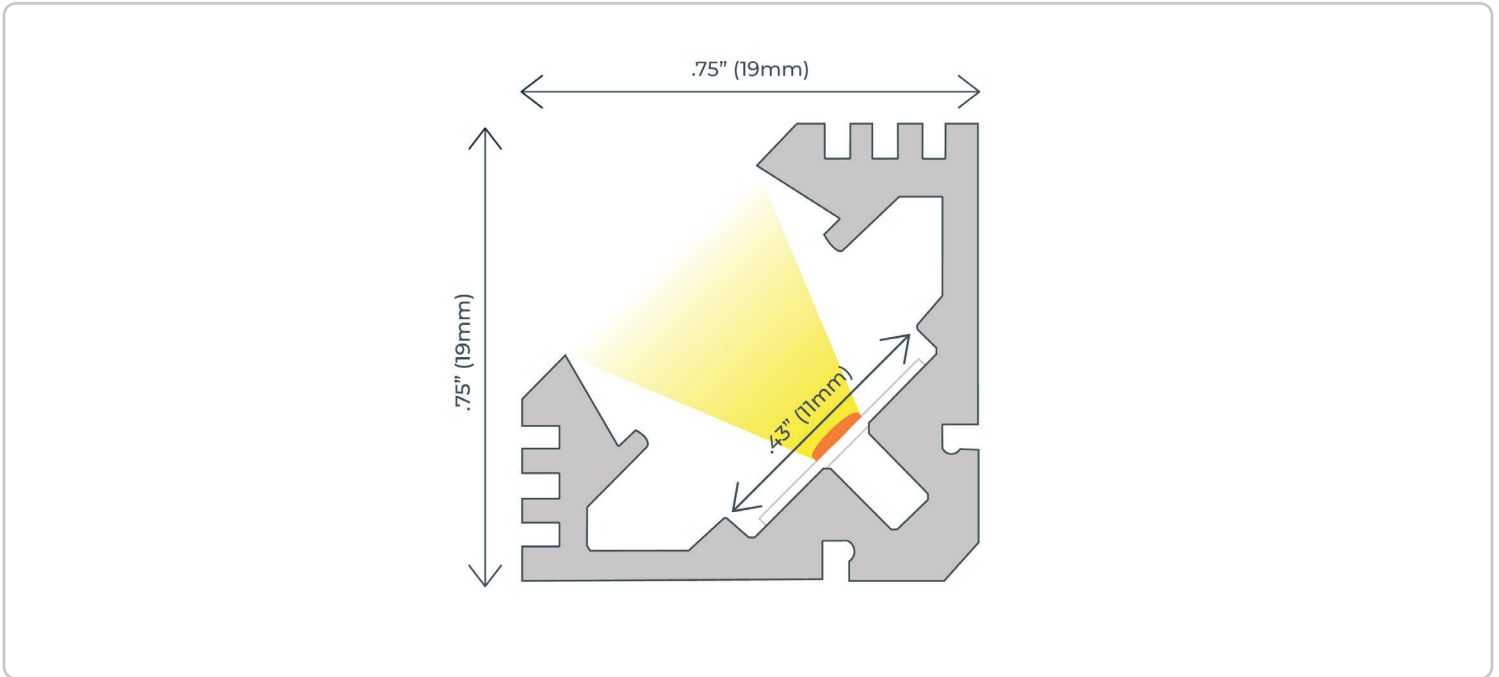

Corner Mount LED Channel, Narrow AL-TRK-CRN-N

DESCRIPTION

This narrow corner-mount channel is designed for strip lights 11mm wide or less. Its 90° profile makes it perfect for under-shelf, cabinetry, overhang, molding, and other corner installations. Built from durable aluminum, it shields your strip lights while ensuring smooth, even light diffusion. Customize your look with a clear, frosted or smoke lens. The smoke lens softens output for subtle accent lighting, while the clear and frosted lenses provide bright, clean illumination ideal for task lighting.

This channel has a 1/2" visible lens and accommodates strip lights up to 11mm wide.

COLOR VARIETIES

PRODUCT SPECIFICATION CHART

PHYSICAL		DIFFUSING LENS	
Channel Dimensions	0.75" (19mm) W x 0.75" (19mm) H	Lens Options	Clear Frosted Smoke
Channel Length Options	1M 2M Custom	Lens Transmittance (% of total output)	Clear 92% Frosted 78% Smoke 25%
Channel Material	Anodized Aluminum	Lens Material	Polycarbonate
Color Options	Silver Black	WARRANTY	
Weight	1.31 lbs (6.5ft Channel + Lens)	Warranty	1 Year
WHAT'S INCLUDED		CERTIFICATIONS	
-Narrow, Corner Mount LED Channel -Protective Polycarbonate Lens/Diffuser		RoHS	
Accessory Pack (optional) 1 End Cap with Hole 1 End Cap without Hole 2 Mounting Clips/3.3ft length		COMPATIBILITY	
		Max Strip Width	.43" (11mm)
Compatible with all aspectLED strip lights or other strip light products 11mm wide or less.			

TECHNICAL DRAWING

SKU BUILDER

AL-TRK-CRN-N				
CORNER MOUNT LED CHANNEL, NARROW	LENS/CHANNEL COLOR	CHANNEL LENGTH	ACCESSORIES	QUANTITY
	<i>SFST – Frosted Lens, Silver Finish</i> <i>SSMK – Smoke Lens, Silver Finish</i> <i>SCLR – Clear Lens, Silver Finish</i> <i>BFST – Frosted Lens, Black Finish</i> <i>BSMK – Smoke Lens, Black Finish</i> <i>BCLR – Clear Lens, Black Finish</i>	<i>1M – 3.3 Feet</i> <i>2M – 6.5 Feet</i>	<i>Blank – Single Piece</i> <i>KIT – Accessories Included</i>	<i>Blank – Single Piece</i> <i>5PK – 5 Pack</i> <i>10PK – 10Pack</i>