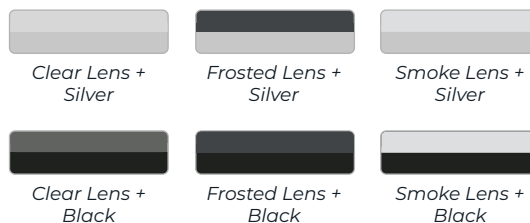

Corner Mount LED Channel, Narrow AL-TRK-CRN-N

DESCRIPTION

This narrow corner-mount channel is designed for strip lights 11mm wide or less. Its 90° profile makes it perfect for under-shelf, cabinetry, overhang, molding, and other corner installations. Built from durable aluminum, it shields your strip lights while ensuring smooth, even light diffusion. Customize your look with a clear, frosted or smoke lens. The smoke lens softens output for subtle accent lighting, while the clear and frosted lenses provide bright, clean illumination ideal for task lighting.

This channel has a 1/2" visible lens and accommodates strip lights up to 11mm wide.

COLOR VARIETIES

PRODUCT SPECIFICATION CHART

PHYSICAL		DIFFUSING LENS	
Channel Dimensions	0.75" (19mm) W x 0.75" (19mm) H	Lens Options	Clear Frosted Smoke
Channel Length Options	1M 2M Custom	Lens Transmittance (% of total output)	Clear 92% Frosted 78% Smoke 25%
Channel Material	Anodized Aluminum	Lens Material	Polycarbonate
Color Options	Silver Black	WARRANTY	
Weight	1.31 lbs (6.5ft Channel + Lens)	Warranty	1 Year
WHAT'S INCLUDED		CERTIFICATIONS	
-Narrow, Corner Mount LED Channel -Protective Polycarbonate Lens/Diffuser		RoHS	
Accessory Pack (optional) 1 End Cap with Hole 1 End Cap without Hole 2 Mounting Clips/3.3ft length		COMPATIBILITY	
		Max Strip Width	.43" (11mm)
Compatible with all aspectLED strip lights or other strip light products 11mm wide or less.			

TECHNICAL DRAWING

SKU BUILDER

AL-TRK-CRN-N				
CORNER MOUNT LED CHANNEL, NARROW	LENS/CHANNEL COLOR	CHANNEL LENGTH	ACCESSORIES	QUANTITY
	<i>SFST – Frosted Lens, Silver Finish</i> <i>SSMK – Smoke Lens, Silver Finish</i> <i>SCLR – Clear Lens, Silver Finish</i> <i>BFST – Frosted Lens, Black Finish</i> <i>BSMK – Smoke Lens, Black Finish</i> <i>BCLR – Clear Lens, Black Finish</i>	<i>1M – 3.3 Feet</i> <i>2M – 6.5 Feet</i>	<i>Blank – Single Piece</i> <i>KIT – Accessories Included</i>	<i>Blank – Single Piece</i> <i>5PK – 5 Pack</i> <i>10PK – 10Pack</i>