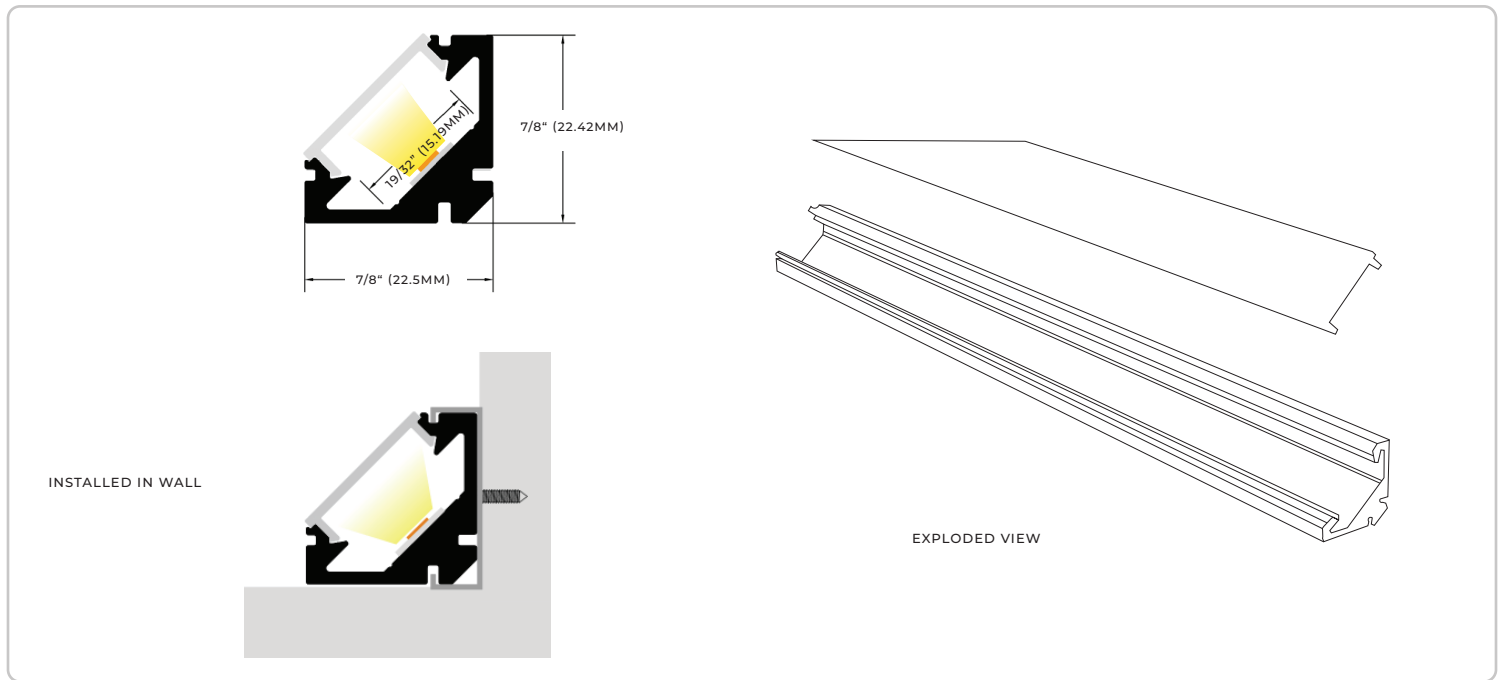

Corner Mount LED Channel, Wide

AL-TRK-CRN-W

Wide Corner Mount Channel

DESCRIPTION

This wide, corner mount channel is universally compatible with all of our LED strip lights. Its 90-degree design makes it ideal for under-shelf, cabinetry, overhang, molding, and other corner installations. Crafted from durable aluminum, it protects your strip lights while providing smooth, even light diffusion. Choose between a frosted or smoke lens to customize the lighting effect you're looking for.

COLOR VARIETIES

PRODUCT SPECIFICATION CHART

PHYSICAL		DIFFUSING LENS	
Length	3.28' (1m) or 6.56' (2m)	Lens Options	Frosted, Smoke
Width	.89" (22.6mm)	Lens Material	Polycarbonate
Depth	.89" (22.6mm)	Lens Transmittance	Frosted - 78% of total lumen output Smoke - 25% of total lumen output
Weight	1.92 lbs (channel + lens)	INSTALLATION	
Channel Material	Anodized Aluminum	Routing Width	.67" or 11/16" (17mm)
WHAT'S INCLUDED		WARRANTY	
Wide Corner Mount Channel		Warranty	1 Year
Protective Polycarbonate Lens/Diffuser		STRIP LIGHT COMPATIBILITY	
Accessory Pack (optional) - (1) End Cap with Hole - (1) End Cap without Hole - (2) Mounting Clips/1m length		All aspectLED strip light products (indoor or outdoor rated) - or other strip light products 18mm wide or less.	

TECHNICAL DRAWINGS

SKU BUILDER

AL-TRK-CRN-W			
CORNER MOUNT LED CHANNEL, WIDE	LENS/CHANNEL COLOR	CHANNEL LENGTH	QUANTITY
	SFST – Frosted Lens, Silver Finish SSMK – Smoke Lens, Silver Finish BFST – Frosted Lens, Black Finish BSMK – Smoke Lens, Black Finish	1M – 3.3ft 2M – 6.5ft	Blank – Single Piece 5PK – 5 Pack 10PK – 10 Pack