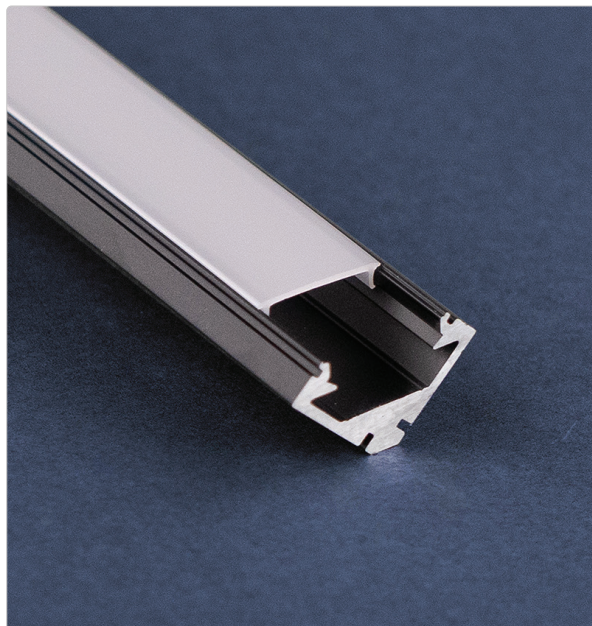

Corner Mount LED Channel, Wide

AL-TRK-CRN-W

Wide Corner Mount Channel

DESCRIPTION

This wide, corner mount channel is universally compatible with all of our LED strip lights. Its 90-degree design makes it ideal for under-shelf, cabinetry, overhang, molding, and other corner installations. Crafted from durable aluminum, it protects your strip lights while providing smooth, even light diffusion. Choose between a frosted or smoke lens to customize the lighting effect you're looking for.

COLOR VARIETIES

PRODUCT SPECIFICATION CHART

PHYSICAL		DIFFUSING LENS	
Length	3.28' (1m) or 6.56' (2m)	Lens Options	Frosted, Smoke
Width	.89" (22.6mm)	Lens Material	Polycarbonate
Depth	.89" (22.6mm)	Lens Transmittance	Frosted - 78% of total lumen output Smoke - 25% of total lumen output
Weight	1.92 lbs (channel + lens)	INSTALLATION	
Channel Material	Anodized Aluminum	Routing Width	.67" or 11/16" (17mm)
WHAT'S INCLUDED		WARRANTY	
Wide Corner Mount Channel		Warranty	1 Year
Protective Polycarbonate Lens/Diffuser		STRIP LIGHT COMPATIBILITY	
Accessory Pack (optional) - (1) End Cap with Hole - (1) End Cap without Hole - (2) Mounting Clips/1m length		All aspectLED strip light products (indoor or outdoor rated) - or other strip light products 18mm wide or less.	

TECHNICAL DRAWINGS

SKU BUILDER

AL-TRK-CRN-W			
CORNER MOUNT LED CHANNEL, WIDE	LENS/CHANNEL COLOR	CHANNEL LENGTH	QUANTITY
	SFST – Frosted Lens, Silver Finish SSMK – Smoke Lens, Silver Finish BFST – Frosted Lens, Black Finish BSMK – Smoke Lens, Black Finish	1M – 3.3ft 2M – 6.5ft	Blank – Single Piece 5PK – 5 Pack 10PK – 10 Pack