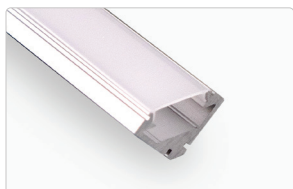

Corner Mount LED Channel, Wide

AL-TRK-CRN-W

Wide Corner Mount Channel

DESCRIPTION

This wide, corner mount channel is universally compatible with all of our LED strip lights. Its 90-degree design makes it ideal for under-shelf, cabinetry, overhang, molding, and other corner installations. Crafted from durable aluminum, it protects your strip lights while providing smooth, even light diffusion. Choose between a frosted or smoke lens to customize the lighting effect you're looking for.

COLOR VARIETIES

PRODUCT SPECIFICATION CHART

PHYSICAL		DIFFUSING LENS	
Length	3.28' (1m) or 6.56' (2m)	Lens Options	Frosted, Smoke
Width	.89" (22.6mm)	Lens Material	Polycarbonate
Depth	.89" (22.6mm)	Lens Transmittance	Frosted - 78% of total lumen output Smoke - 25% of total lumen output
Weight	1.92 lbs (channel + lens)	INSTALLATION	
Channel Material	Anodized Aluminum	Routing Width	.67" or 11/16" (17mm)
WHAT'S INCLUDED		WARRANTY	
Wide Corner Mount Channel		Warranty	1 Year
Protective Polycarbonate Lens/Diffuser		STRIP LIGHT COMPATIBILITY	
Accessory Pack (optional) - (1) End Cap with Hole - (1) End Cap without Hole - (2) Mounting Clips/1m length		All aspectLED strip light products (indoor or outdoor rated) - or other strip light products 18mm wide or less.	

TECHNICAL DRAWINGS

SKU BUILDER

AL-TRK-CRN-W			
CORNER MOUNT LED CHANNEL, WIDE	LENS/CHANNEL COLOR	CHANNEL LENGTH	QUANTITY
	SFST – Frosted Lens, Silver Finish SSMK – Smoke Lens, Silver Finish BFST – Frosted Lens, Black Finish BSMK – Smoke Lens, Black Finish	1M – 3.3ft 2M – 6.5ft	Blank – Single Piece 5PK – 5 Pack 10PK – 10 Pack