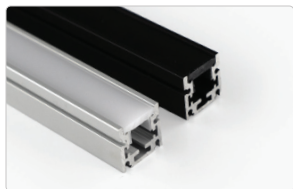

# In Floor LED Channel, Universal Wide (IP65)

### DESCRIPTION

This Universal Wide In-Floor Channel accommodates strip lights up to 16mm wide, and is rated for indoor or outdoor use. Its extra-wide design can even fit two 8mm strips for enhanced brightness. Built from durable aluminum, it protects your strip lights, diffuses light evenly, and is strong enough to withstand foot traffic. Choose between a frosted or smoke lens to achieve your desired effect: the smoke lens reduces output for subtle accent lighting, while the frosted lens delivers bright, clean illumination ideal for task lighting.

This channel has a 7/8" visible lens and accommodates strip lights up to 16mm wide.

## PRODUCT SPECIFICATION CHART

PHYSICAL		DIFFUSING LENS	
Channel Dimensions	1.14" (29mm) W x 1.14" (29mm) H	Lens Options	Frosted   Smoke
Channel Length Options	1M   2M   Custom	Lens Transmittance (% of total output)	Frosted 78%   Smoke 25%
Channel Material	Anodized Aluminum	Lens Material	Polycarbonate
Color Options	Silver   Black	WARRANTY	
Weight	3.91lbs	Warranty	1 Year
WHAT'S INCLUDED		CERTIFICATIONS	
-Wide, In-Floor LED Channel -Protective Polycarbonate Lens/Diffuser		RoHS	
Accessory Pack (optional)	- (1) End Cap with Hole - (1) End Cap without Hole - (2) Silicone End Cap Gaskets - (2) Flexible Silicone Seals	COMPATIBILITY	
		Max Strip Width	.63" (16mm)
Compatible with all aspectLED strip light products (indoor or outdoor rated) or other strip light products 30mm wide or less. Can also accommodate 2-3 rows of strip lights for added brightness.			