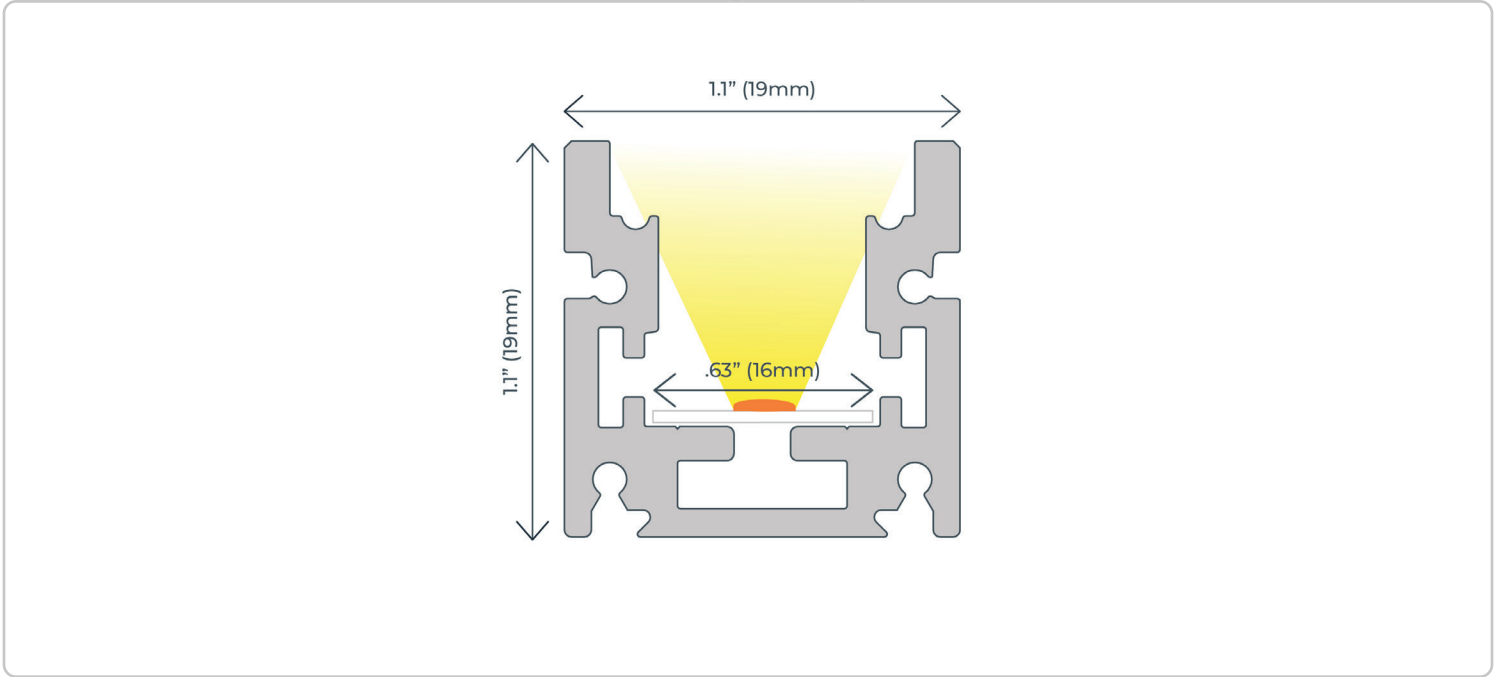

TECHNICAL DRAWING

SKU BUILDER

AL-TRK-INFLR-W				
IN FLOOR LED CHANNEL, UNIVERSAL WIDE	LENS/CHANNEL COLOR	CHANNEL LENGTH	ACCESSORIES	QUANTITY
	<i>SFST – Frosted Lens, Silver Finish</i> <i>SSMK – Smoke Lens, Silver Finish</i> <i>BFST – Frosted Lens, Black Finish</i> <i>BSMK – Smoke Lens, Black Finish</i>	<i>1M – 3.3 Feet</i> <i>2M – 6.5 Feet</i>	<i>Blank – Single Piece</i> <i>KIT – Accessories Included</i>	<i>Blank – Single Piece</i> <i>5PK – 5 Pack</i> <i>10PK – 10Pack</i>