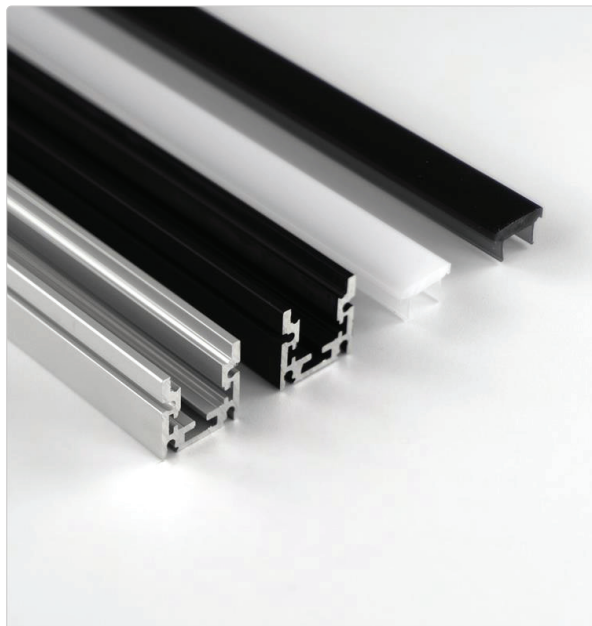

# In Floor LED Channel, Universal Wide (IP65)

### DESCRIPTION

This Universal Wide In-Floor Channel accommodates strip lights up to 16mm wide, and is rated for indoor or outdoor use. Its extra-wide design can even fit two 8mm strips for enhanced brightness. Built from durable aluminum, it protects your strip lights, diffuses light evenly, and is strong enough to withstand foot traffic. Choose between a frosted or smoke lens to achieve your desired effect: the smoke lens reduces output for subtle accent lighting, while the frosted lens delivers bright, clean illumination ideal for task lighting.

This channel has a 7/8" visible lens and accommodates strip lights up to 16mm wide.

## PRODUCT SPECIFICATION CHART

PHYSICAL		DIFFUSING LENS	
Channel Dimensions	1.14" (29mm) W x 1.14" (29mm) H	Lens Options	Frosted   Smoke
Channel Length Options	1M   2M   Custom	Lens Transmittance (% of total output)	Frosted 78%   Smoke 25%
Channel Material	Anodized Aluminum	Lens Material	Polycarbonate
Color Options	Silver   Black	WARRANTY	
Weight	3.91lbs	Warranty	1 Year
WHAT'S INCLUDED		CERTIFICATIONS	
-Wide, In-Floor LED Channel -Protective Polycarbonate Lens/Diffuser		RoHS	
Accessory Pack (optional)	- (1) End Cap with Hole - (1) End Cap without Hole - (2) Silicone End Cap Gaskets - (2) Flexible Silicone Seals	COMPATIBILITY	
		Max Strip Width	.63" (16mm)
Compatible with all aspectLED strip light products (indoor or outdoor rated) or other strip light products 30mm wide or less. Can also accommodate 2-3 rows of strip lights for added brightness.			