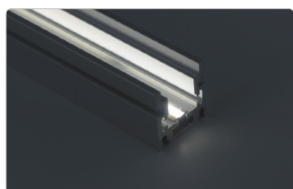

# In Floor LED Channel, Universal Wide (IP65)

### DESCRIPTION

This Universal Wide In-Floor Channel accommodates strip lights up to 16mm wide, and is rated for indoor or outdoor use. Its extra-wide design can even fit two 8mm strips for enhanced brightness. Built from durable aluminum, it protects your strip lights, diffuses light evenly, and is strong enough to withstand foot traffic. Choose between a frosted or smoke lens to achieve your desired effect: the smoke lens reduces output for subtle accent lighting, while the frosted lens delivers bright, clean illumination ideal for task lighting.

This channel has a 7/8" visible lens and accommodates strip lights up to 16mm wide.