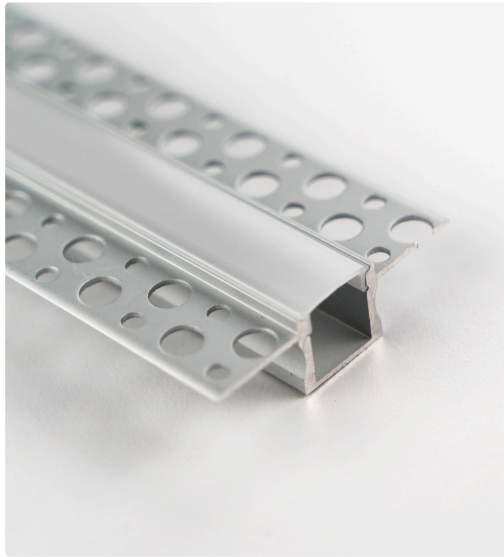

# Mud-In LED Channel, Narrow

## AL-TRK-MUD2-N

Dual-Wing Aluminum Mounting Channel

### DESCRIPTION

The Narrow Mud-In Channel is a durable aluminum housing built to be seamlessly embedded into drywall during construction or renovation, offering a sleek way to protect and diffuse your strip lights and add custom lighting at any stage of your project. Customize your look with a frosted or smoke lens, depending on whether you want your lighting to stand out or stay subtly hidden.

This narrow model has a 5/8" visible lens and accommodates strip lights up to 12mm wide.