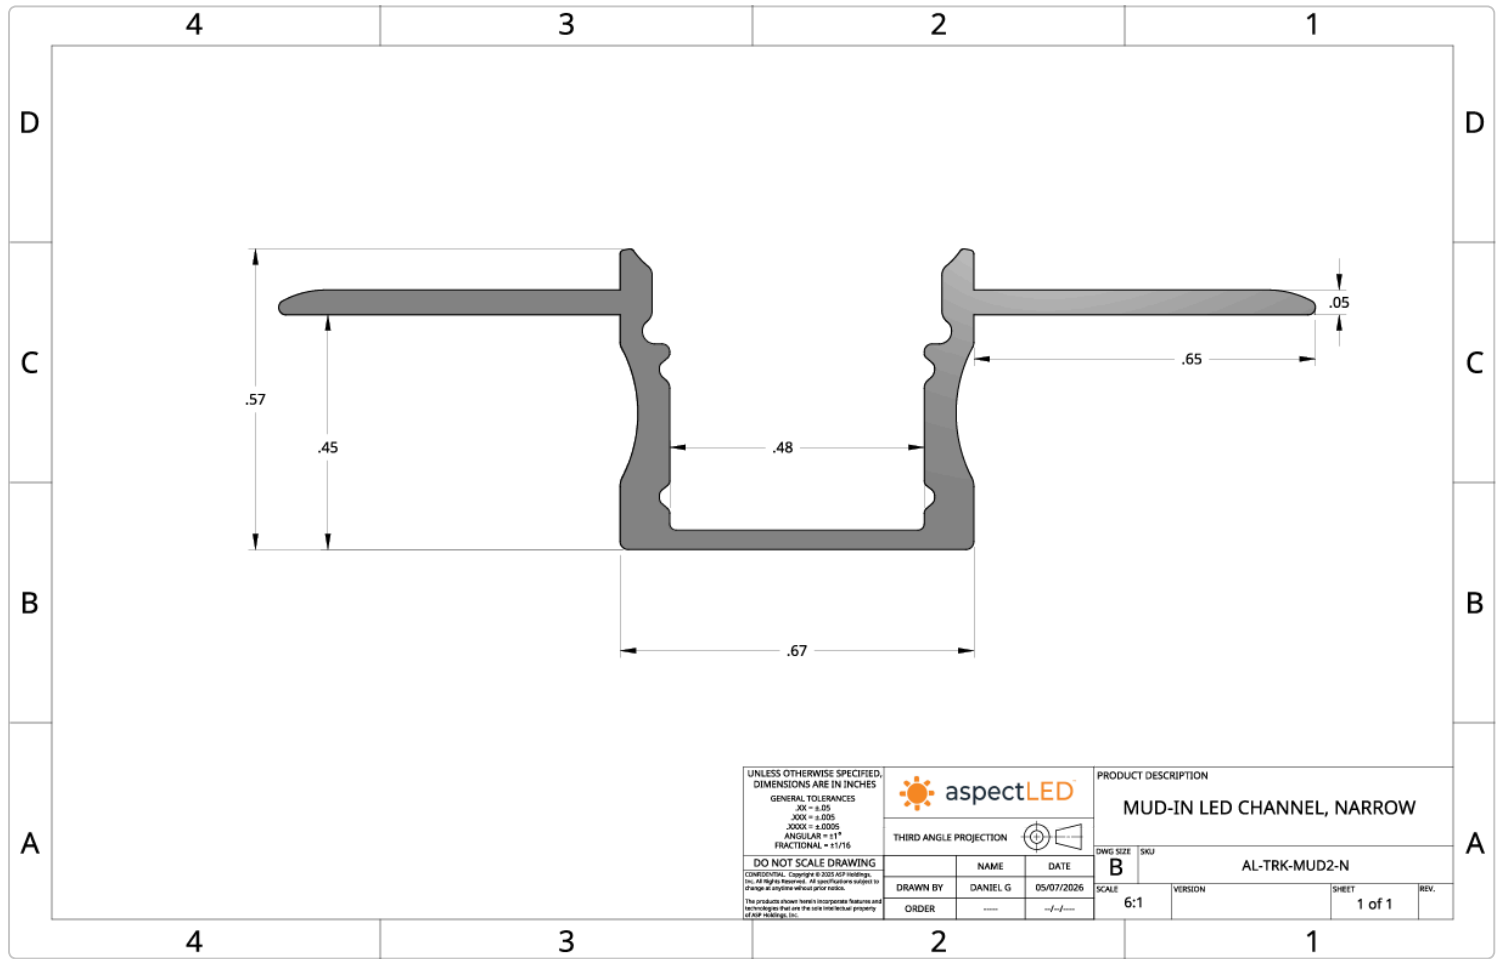

TECHNICAL DRAWINGS

SKU BUILDER

AL-TRK-MUD2-N			
MUD-IN LED CHANNEL, NARROW	LENS/CHANNEL COLOR	CHANNEL LENGTH	QUANTITY
	SFST – Frosted Lens, Silver Finish SSMK – Smoke Lens, Silver Finish	1M – 3.3 Feet 2M – 6.5 Feet	Blank – Single Piece 5PK – 5 Pack 10PK – 10 Pack

Find It Online!
Scan the link to check out our online product pages and discover more about your product.

For general information purposes only. Specifications, dimensions and construction not guaranteed and are subject to change without notice.