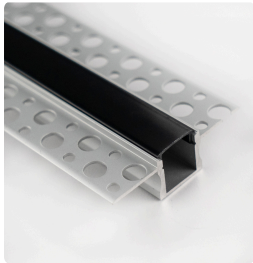

# Mud-In LED Channel, Narrow

## AL-TRK-MUD2-N

Dual-Wing Aluminum Mounting Channel

### DESCRIPTION

The Narrow Mud-In Channel is a durable aluminum housing built to be seamlessly embedded into drywall during construction or renovation, offering a sleek way to protect and diffuse your strip lights and add custom lighting at any stage of your project. Customize your look with a frosted or smoke lens, depending on whether you want your lighting to stand out or stay subtly hidden.

This narrow model has a 5/8" visible lens and accommodates strip lights up to 12mm wide.