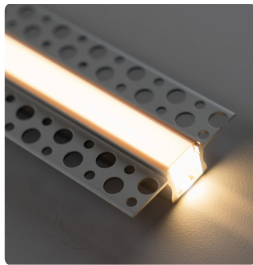

# Mud-In LED Channel, Narrow

### DESCRIPTION

The Narrow Mud-In Channel is a durable aluminum housing built to be seamlessly embedded into drywall during construction or renovation, offering a sleek way to protect and diffuse your strip lights and add custom lighting at any stage of your project. Customize your look with a frosted or smoke lens, depending on whether you want your lighting to stand out or stay subtly hidden.

This narrow model has a 5/8" visible lens and accommodates strip lights up to 12mm wide.

### PRODUCT SPECIFICATION CHART

PHYSICAL		DIFFUSING LENS	
Dimensions	1.97" (50 mm) W X .59" (14 mm) H	Lens Options	Frosted, Smoke
Finish Colors	Silver	Lens Transmittance	Frosted 78%, Smoke 25%
Channel Material	Aluminum	Lens Material	Polycarbonate
WHAT'S INCLUDED		WARRANTY	
Narrow Mud-In LED Aluminum Channel		Warranty	1 Year
Protective Polycarbonate Diffusing Lens		STRIP LIGHT COMPATIBILITY	
CERTIFICATIONS		Compatible with all indoor-rated (IP20) & outdoor-rated (IP68) aspectLED strip lights or other strip light products 12 mm wide or less.	
RoHS			