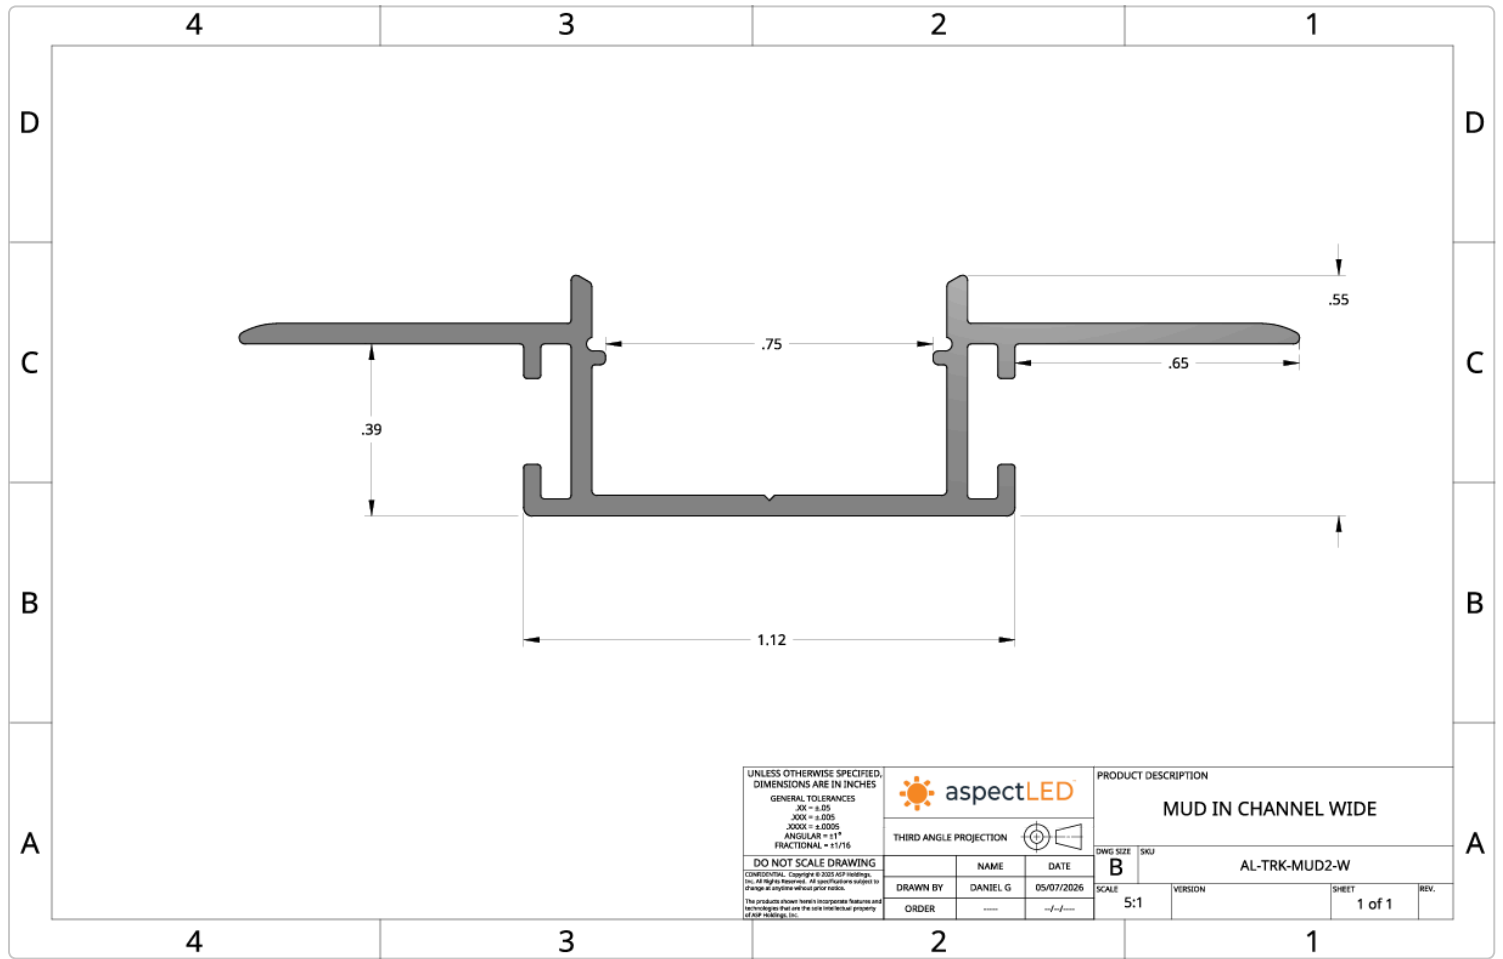

TECHNICAL DRAWINGS

SKU BUILDER

AL-TRK-MUD2-W			
MUD-IN LED CHANNEL, WIDE	LENS/CHANNEL COLOR	CHANNEL LENGTH	QUANTITY
	SFST - Frosted Lens, Silver Finish SSMK - Smoke Lens, Silver Finish	1M - 3.3 Feet 2M - 6.5 Feet	Blank - Single Piece 5PK - 5 Pack 10PK - 10 Pack

Find It Online!
Scan the link to check out our online product pages and discover more about your product.

For general information purposes only. Specifications, dimensions and construction not guaranteed and are subject to change without notice.