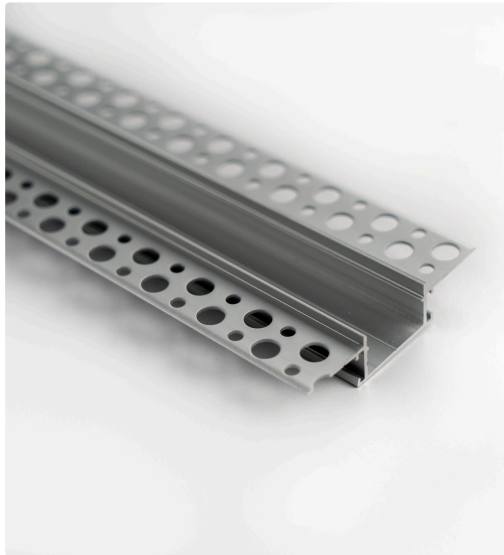

## AL-TRK-MUD2-W

Dual-Wing Aluminum Mounting Channel

### DESCRIPTION

The Narrow Mud-In Channel is a durable aluminum housing built to be seamlessly embedded into drywall during construction or renovation, offering a sleek way to protect and diffuse your strip lights and add custom lighting at any stage of your project. Customize your look with a frosted or smoke lens, depending on whether you want your lighting to stand out or stay subtly hidden.

This narrow model has a 5/8" visible lens and accommodates strip lights up to 12mm wide.

### PRODUCT SPECIFICATION CHART

PHYSICAL		DIFFUSING LENS	
Dimensions	2.42" (61.5mm) Wide X 0.55" (14mm) Tall	Lens Options	Frosted, Smoke
Finish Colors	Silver	Lens Transmittance	Frosted 78%, Smoke 25%
Channel Material	Aluminum	Lens Material	Polycarbonate
WHAT'S INCLUDED		WARRANTY	
Wide Mud-In LED Aluminum Channel		Warranty	1 Year
Protective Polycarbonate Diffusing Lens		STRIP LIGHT COMPATIBILITY	
CERTIFICATIONS		Compatible with all indoor-rated (IP20) & outdoor-rated (IP68) aspectLED strip lights or other strip light products 20 mm wide or less. Can also accommodate multiple strip lights for added brightness.	
RoHS			