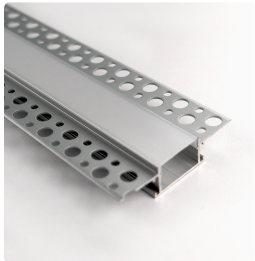

## AL-TRK-MUD2-W

Dual-Wing Aluminum Mounting Channel

### DESCRIPTION

The Narrow Mud-In Channel is a durable aluminum housing built to be seamlessly embedded into drywall during construction or renovation, offering a sleek way to protect and diffuse your strip lights and add custom lighting at any stage of your project. Customize your look with a frosted or smoke lens, depending on whether you want your lighting to stand out or stay subtly hidden.

This narrow model has a 5/8" visible lens and accommodates strip lights up to 12mm wide.

### PRODUCT SPECIFICATION CHART

PHYSICAL		DIFFUSING LENS	
Dimensions	2.42" (61.5mm) Wide X 0.55" (14mm) Tall	Lens Options	Frosted, Smoke
Finish Colors	Silver	Lens Transmittance	Frosted 78%, Smoke 25%
Channel Material	Aluminum	Lens Material	Polycarbonate
WHAT'S INCLUDED		WARRANTY	
Wide Mud-In LED Aluminum Channel		Warranty	1 Year
Protective Polycarbonate Diffusing Lens		STRIP LIGHT COMPATIBILITY	
CERTIFICATIONS		Compatible with all indoor-rated (IP20) & outdoor-rated (IP68) aspectLED strip lights or other strip light products 20 mm wide or less. Can also accommodate multiple strip lights for added brightness.	
RoHS			