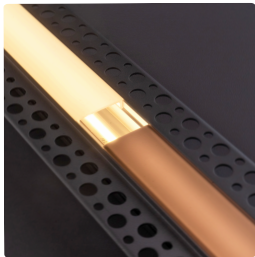

# Mud-In LED Channel, Wide

### DESCRIPTION

The Narrow Mud-In Channel is a durable aluminum housing built to be seamlessly embedded into drywall during construction or renovation, offering a sleek way to protect and diffuse your strip lights and add custom lighting at any stage of your project. Customize your look with a frosted or smoke lens, depending on whether you want your lighting to stand out or stay subtly hidden.

This narrow model has a 5/8" visible lens and accommodates strip lights up to 12mm wide.

### PRODUCT SPECIFICATION CHART

PHYSICAL		DIFFUSING LENS	
Dimensions	2.42" (61.5mm) Wide X 0.55" (14mm) Tall	Lens Options	Frosted, Smoke
Finish Colors	Silver	Lens Transmittance	Frosted 78%, Smoke 25%
Channel Material	Aluminum	Lens Material	Polycarbonate
WHAT'S INCLUDED		WARRANTY	
Wide Mud-In LED Aluminum Channel		Warranty	1 Year
Protective Polycarbonate Diffusing Lens		STRIP LIGHT COMPATIBILITY	
CERTIFICATIONS		Compatible with all indoor-rated (IP20) & outdoor-rated (IP68) aspectLED strip lights or other strip light products 20 mm wide or less. Can also accommodate multiple strip lights for added brightness.	
RoHS			