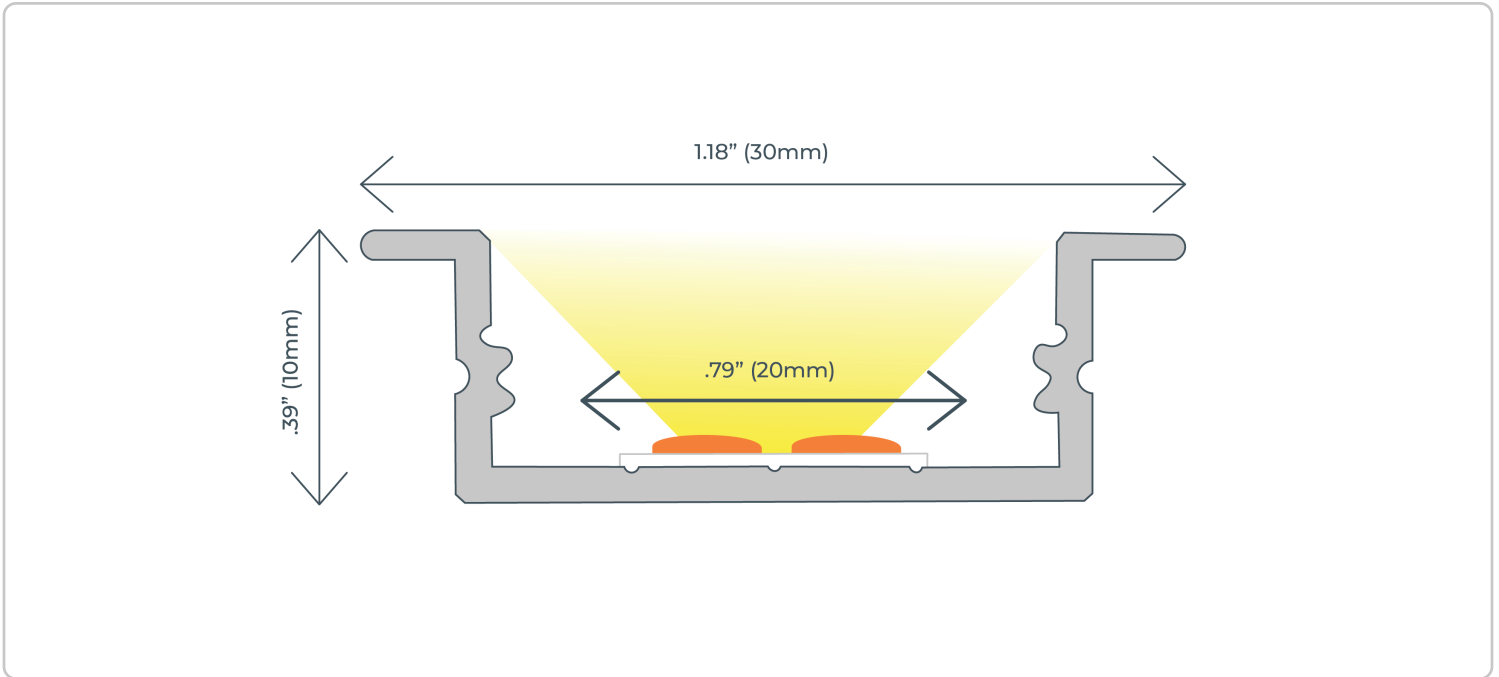

TECHNICAL DRAWING

SKU BUILDER

AL-TRK-R-W				
RECESSED LED CHANNEL, UNIVERSAL WIDE	LENS/CHANNEL COLOR	CHANNEL LENGTH	ACCESSORIES	QUANTITY
	<i>SFST – Frosted Lens, Silver Finish</i> <i>SSMK – Smoke Lens, Silver Finish</i> <i>SCLR – Clear Lens, Silver Finish</i> <i>BFST – Frosted Lens, Black Finish</i> <i>BSMK – Smoke Lens, Black Finish</i> <i>BCLR – Clear Lens, Black Finish</i>	<i>1M – 3.3 Feet</i> <i>2M – 6.5 Feet</i>	<i>Blank – Single Piece</i> <i>KIT – Accessories Included</i>	<i>Blank – Single Piece</i> <i>5PK – 5 Pack</i> <i>10PK – 10Pack</i>