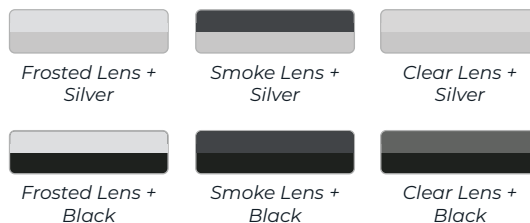

## DESCRIPTION

This Universal Wide Recessed Channel accommodates strip lights up to 20mm wide, whether rated for indoor or outdoor use. Its extra wide design can even fit two 8mm strips for enhanced brightness. Built from durable aluminum, it protects strip lights and diffuses light evenly. Customize your look with a clear, frosted or smoke lens. The smoke lens softens output for subtle accent lighting, while the clear and frosted lenses provide bright, clean illumination ideal for task lighting.

This wide model has a 7/8" visible lens and accommodates strip lights up to 20mm wide.

## COLOR VARIETIES

## PRODUCT SPECIFICATION CHART

PHYSICAL		DIFFUSING LENS	
Channel Dimensions	1.14" (29mm) W x 1.14" (29mm) H	Lens Options	Frosted   Smoke   Clear
Channel Length Options	1M   2M   Custom	Lens Transmittance (% of total output)	Frosted 78%   Smoke 25%   Clear 92%
Channel Material	Anodized Aluminum	Lens Material	Polycarbonate
Color Options	Silver   Black	INSTALLATION	
Weight	0.79lbs	Routing Width	1.14" (29mm)
WHAT'S INCLUDED		WARRANTY	
-Wide, Recessed LED Channel -Protective Polycarbonate Lens/Diffuser		Warranty	1 Year
Accessory Pack (optional)	1 End Cap with Hole 1 End Cap without Hole 2 Mounting Clips/3.3ft length	CERTIFICATIONS	
		RoHS	
		COMPATIBILITY	
		Max Strip Width	.79" (20mm)
<p><b>Compatible with all aspectLED strip light products</b> (indoor or outdoor rated) or other strip light products 20mm wide or less. Can also accommodate 2x strip lights for added brightness.</p>			