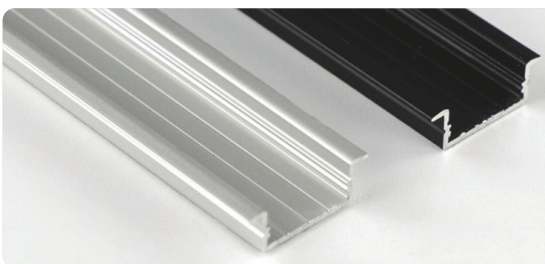

Scan to learn more
about your product!

For general information purposes only. Specifications, dimensions and construction not guaranteed and are subject to change without notice.