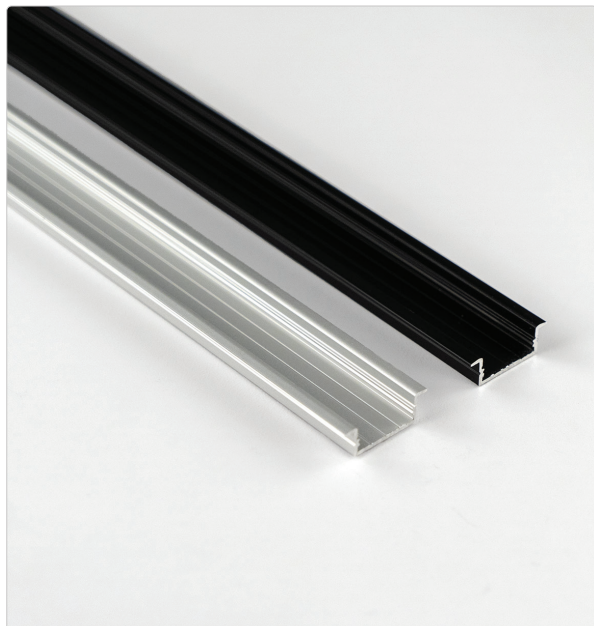

# Recessed LED Channel, Universal Wide AL-TRK-R-W

## DESCRIPTION

This Universal Wide Recessed Channel accommodates strip lights up to 20mm wide, whether rated for indoor or outdoor use. Its extra wide design can even fit two 8mm strips for enhanced brightness. Built from durable aluminum, it protects strip lights and diffuses light evenly. Customize your look with a clear, frosted or smoke lens. The smoke lens softens output for subtle accent lighting, while the clear and frosted lenses provide bright, clean illumination ideal for task lighting.

This wide model has a 7/8" visible lens and accommodates strip lights up to 20mm wide.

## PRODUCT SPECIFICATION CHART

PHYSICAL		DIFFUSING LENS	
Channel Dimensions	1.14" (29mm) W x 1.14" (29mm) H	Lens Options	Frosted   Smoke   Clear
Channel Length Options	1M   2M   Custom	Lens Transmittance (% of total output)	Frosted 78%   Smoke 25%   Clear 92%
Channel Material	Anodized Aluminum	Lens Material	Polycarbonate
Color Options	Silver   Black	INSTALLATION	
Weight	0.79lbs	Routing Width	1.14" (29mm)
WHAT'S INCLUDED		WARRANTY	
-Wide, Recessed LED Channel -Protective Polycarbonate Lens/Diffuser		Warranty	1 Year
Accessory Pack (optional)	1 End Cap with Hole 1 End Cap without Hole 2 Mounting Clips/3.3ft length	CERTIFICATIONS	
		RoHS	
		COMPATIBILITY	
		Max Strip Width	.79" (20mm)
<p><b>Compatible with all aspectLED strip light products</b> (indoor or outdoor rated) or other strip light products 20mm wide or less. Can also accommodate 2x strip lights for added brightness.</p>			