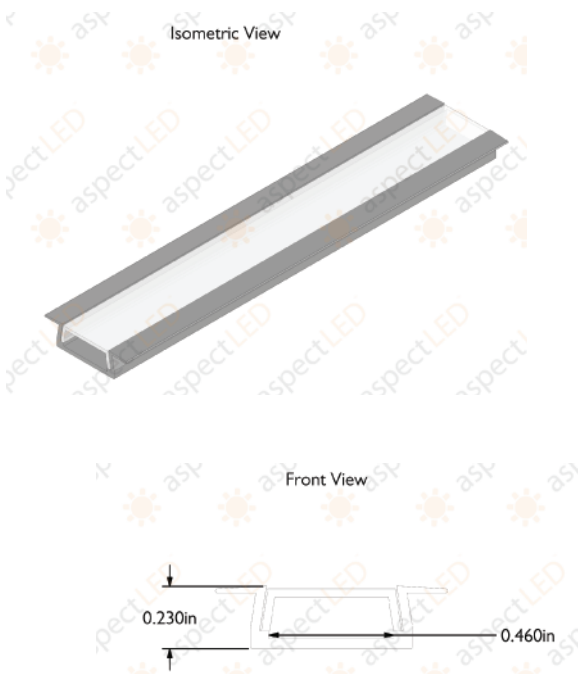

Recessed Aluminum Mounting Channel for Flexible Strip Lights

MODEL: AL-TRK-R

DESCRIPTION

aspectLED's recessed aluminum channel is designed to work specifically with our Flexible LED Strip Lights.

This channel is designed to be recessed into ceilings and walls to provide a unique, modern look.

CERTIFICATIONS

PHYSICAL DIMENSIONS + SPECIFICATIONS

Part #	AL-TRK-R
Aluminum Channel Dimensions	0.6" Wide (base) 0.86" Wide (flange) x 0.23" Deep
Accommodates these types of strip lights	N-Series Non-Waterproof or Water Resistant W-Series Non-Waterproof or Water Resistant RGB Non-Waterproof or Water Resistant
Lens Options	Clear or Frosted
Channel Material	Aluminum
Lens Material	Polycarbonate
Weight	1.8 lbs
Warranty	1 Year

DIMENSIONS

SKU BUILDER

Model Number

AL-TRK-R

Lens

- Clear - C1
- Frosted - F1