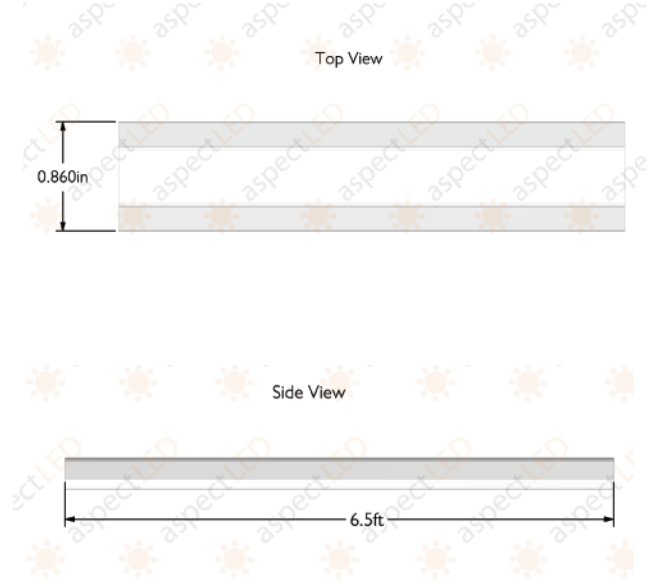

Recessed Aluminum Mounting Channel for Flexible Strip Lights

MODEL: AL-TRK-R

DESCRIPTION

aspectLED's recessed aluminum channel is designed to work specifically with our Flexible LED Strip Lights.

This channel is designed to be recessed into ceilings and walls to provide a unique, modern look.

CERTIFICATIONS

PHYSICAL DIMENSIONS + SPECIFICATIONS

Part #	AL-TRK-R
Aluminum Channel Dimensions	0.6" Wide (base) 0.86" Wide (flange) x 0.23" Deep
Accommodates these types of strip lights	N-Series Non-Waterproof or Water Resistant W-Series Non-Waterproof or Water Resistant RGB Non-Waterproof or Water Resistant
Lens Options	Clear or Frosted
Channel Material	Aluminum
Lens Material	Polycarbonate
Weight	1.8 lbs
Warranty	1 Year

DIMENSIONS

SKU BUILDER

Model Number

AL-TRK-R

Lens

- Clear - C1
- Frosted - F1