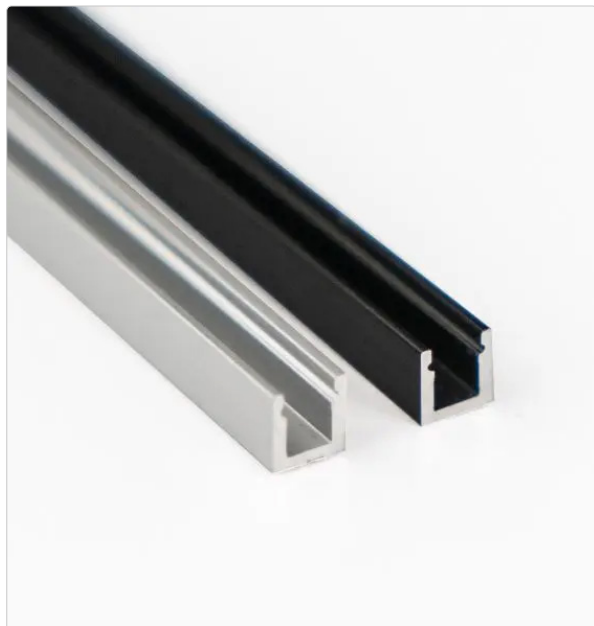

## AL-TRK-SM-M

Compact Aluminum Mounting Channel

### DESCRIPTION

At less than 1/4" wide, this channel offers designers and homeowners a go-to channel for the times when other solutions just don't fit. Whether for near-invisible undercabinet lighting, super low-profile accent lighting, or anything in-between, consider our Micro channel your first choice for delivering big impact in small spaces. Mix and match lens and channel colors to achieve maximum customization and pair with our **X-Series Ultrabright** and deliver up to 365 lumens per foot with our thinnest line of light yet.

### PRODUCT SPECIFICATION CHART

PHYSICAL		DIFFUSING LENS	
Length	Up to 6 1/2' (2m)	Lens Options	Frosted, Smoke
Width	5/16" (6.6mm)	Lens Material	Polycarbonate
Depth	5/16" (7mm)	WARRANTY	
Finish Colors	Silver, Black	Warranty	1 Year
Channel Material	Aluminum	STRIP LIGHT COMPATIBILITY	
WHAT'S INCLUDED		AL-SL-X-U   aspectLED X-Series Ultrabright	
Micro LED Aluminum Mounting Channel			
Protective Polycarbonate Diffusing Lens			