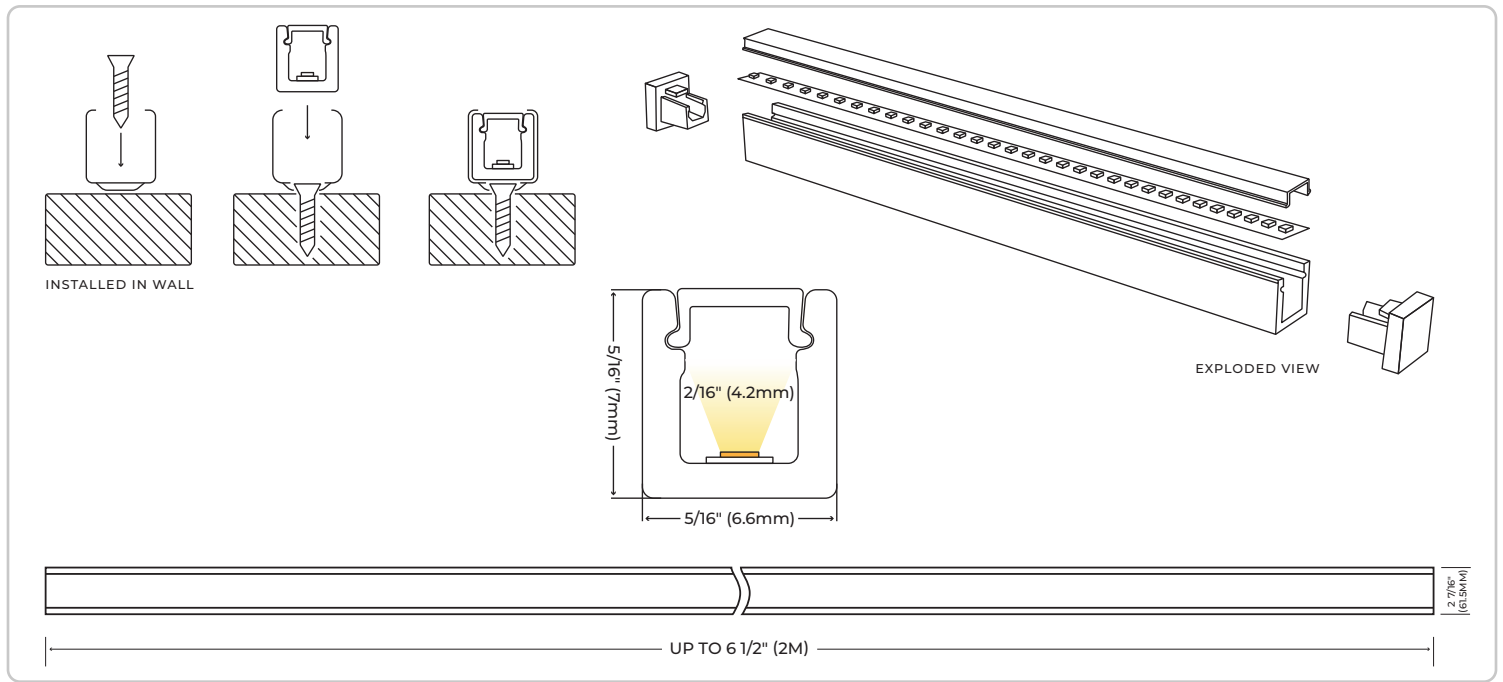

TECHNICAL DRAWINGS

SKU BUILDER

AL-TRK-SM-M				
MICRO LED CHANNEL	LENS/CHANNEL COLOR	CHANNEL LENGTH	ACCESSORIES	QUANTITY
	<i>SFST – Frosted Lens, Silver Finish</i> <i>SSMK – Smoke Lens, Silver Finish</i> <i>BFST – Frosted Lens, Black Finish</i> <i>BSMK – Smoke Lens, Black Finish</i>	<i>1M – 3.3 Feet</i> <i>2M – 6.5 Feet</i>	<i>Blank – Single Piece</i> <i>KIT – Accessories Included</i>	<i>Blank – Single Piece</i> <i>5PK – 5 Pack</i> <i>10PK – 10Pack</i>