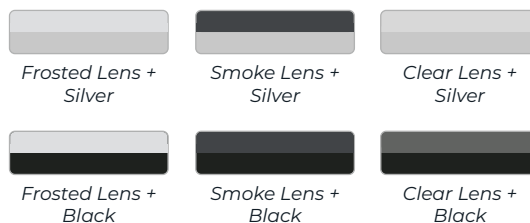

Surface Mount LED Channel, Narrow

AL-TRK-SM-N

DESCRIPTION

This surface mount channel is compatible with all indoor-rated (IP20) strip lights up to 12mm wide. Available in sleek silver or black aluminum finishes, it can be paired with clear or frosted lenses for maximum brightness and diffusion, or a smoke lenses for subtle accents. Its slim 0.28" low-profile design makes it ideal for tight or challenging spaces. Crafted from durable aluminum, it shields strip lights from damage and tampering, while providing smooth, even light diffusion and effective heat dissipation to extend LED lifespan.

This channel has a 9/16" visible lens and accommodates strip lights up to 12mm wide.

COLOR VARIETIES

PRODUCT SPECIFICATION CHART

PHYSICAL		DIFFUSING LENS	
Channel Dimensions	0.67" (17mm) W x 0.28" (7mm) H	Lens Options	Frosted Smoke Clear
Channel Length Options	1M 2M Custom	Lens Transmittance (% of total output)	Frosted 78% Smoke 25% Clear 92%
Channel Material	Anodized Aluminum	Lens Material	Polycarbonate
Color Options	Silver Black	WARRANTY	
Weight	.60lbs	Warranty	1 Year
WHAT'S INCLUDED		CERTIFICATIONS	
-Narrow, Surface Mount LED Channel -Protective Polycarbonate Lens/Diffuser		RoHS	
Accessory Pack (optional)	1 End Cap with Hole 1 End Cap without Hole 2 Mounting Clips/3.3ft length	COMPATIBILITY	
		Max Strip Width	.47" (12mm)
Compatible with all indoor-rated (IP20) aspectLED strip lights or other strip light products 12mm wide or less.			

TECHNICAL DRAWING

SKU BUILDER

AL-TRK-SM-N				
MICRO LED CHANNEL, NARROW	LENS/CHANNEL COLOR	CHANNEL LENGTH	ACCESSORIES	QUANTITY
	<i>SFST – Frosted Lens, Silver Finish</i> <i>SSMK – Smoke Lens, Silver Finish</i> <i>SCLR – Clear Lens, Silver Finish</i> <i>BFST – Frosted Lens, Black Finish</i> <i>BSMK – Smoke Lens, Black Finish</i> <i>BCLR – Clear Lens, Black Finish</i>	<i>1M – 3.3 Feet</i> <i>2M – 6.5 Feet</i>	<i>Blank – Single Piece</i> <i>KIT – Accessories Included</i>	<i>Blank – Single Piece</i> <i>5PK – 5 Pack</i> <i>10PK – 10Pack</i>