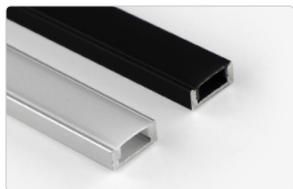

Surface Mount LED Channel, Narrow

AL-TRK-SM-N

DESCRIPTION

This surface mount channel is compatible with all indoor-rated (IP20) strip lights up to 12mm wide. Available in sleek silver or black aluminum finishes, it can be paired with clear or frosted lenses for maximum brightness and diffusion, or a smoke lenses for subtle accents. Its slim 0.28" low-profile design makes it ideal for tight or challenging spaces. Crafted from durable aluminum, it shields strip lights from damage and tampering, while providing smooth, even light diffusion and effective heat dissipation to extend LED lifespan.

This channel has a 9/16" visible lens and accommodates strip lights up to 12mm wide.

COLOR VARIETIES

PRODUCT SPECIFICATION CHART

PHYSICAL		DIFFUSING LENS	
Channel Dimensions	0.67" (17mm) W x 0.28" (7mm) H	Lens Options	Frosted Smoke Clear
Channel Length Options	1M 2M Custom	Lens Transmittance (% of total output)	Frosted 78% Smoke 25% Clear 92%
Channel Material	Anodized Aluminum	Lens Material	Polycarbonate
Color Options	Silver Black	WARRANTY	
Weight	.60lbs	Warranty	1 Year
WHAT'S INCLUDED		CERTIFICATIONS	
-Narrow, Surface Mount LED Channel -Protective Polycarbonate Lens/Diffuser		RoHS	
Accessory Pack (optional)	1 End Cap with Hole 1 End Cap without Hole 2 Mounting Clips/3.3ft length	COMPATIBILITY	
		Max Strip Width	.47" (12mm)
Compatible with all indoor-rated (IP20) aspectLED strip lights or other strip light products 12mm wide or less.			

TECHNICAL DRAWING

SKU BUILDER

AL-TRK-SM-N				
MICRO LED CHANNEL, NARROW	LENS/CHANNEL COLOR	CHANNEL LENGTH	ACCESSORIES	QUANTITY
	<i>SFST – Frosted Lens, Silver Finish</i> <i>SSMK – Smoke Lens, Silver Finish</i> <i>SCLR – Clear Lens, Silver Finish</i> <i>BFST – Frosted Lens, Black Finish</i> <i>BSMK – Smoke Lens, Black Finish</i> <i>BCLR – Clear Lens, Black Finish</i>	<i>1M – 3.3 Feet</i> <i>2M – 6.5 Feet</i>	<i>Blank – Single Piece</i> <i>KIT – Accessories Included</i>	<i>Blank – Single Piece</i> <i>5PK – 5 Pack</i> <i>10PK – 10Pack</i>