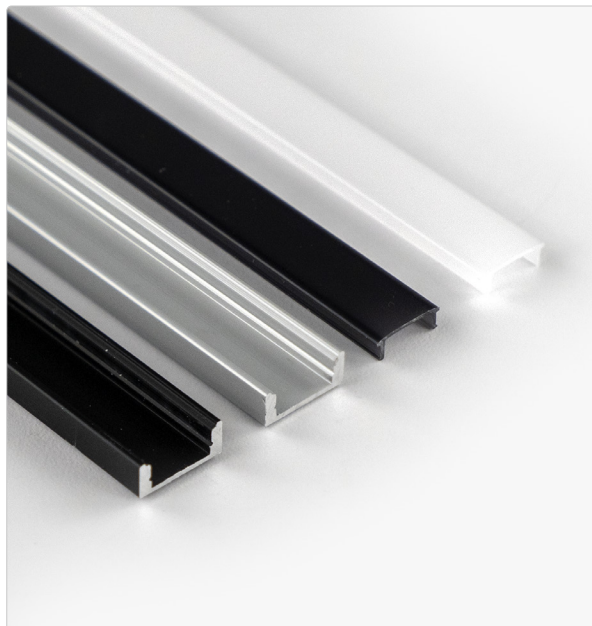

Surface Mount LED Channel, Narrow

AL-TRK-SM-N

DESCRIPTION

This surface mount channel is compatible with all indoor-rated (IP20) strip lights up to 12mm wide. Available in sleek silver or black aluminum finishes, it can be paired with clear or frosted lenses for maximum brightness and diffusion, or a smoke lenses for subtle accents. Its slim 0.28" low-profile design makes it ideal for tight or challenging spaces. Crafted from durable aluminum, it shields strip lights from damage and tampering, while providing smooth, even light diffusion and effective heat dissipation to extend LED lifespan.

This channel has a 9/16" visible lens and accommodates strip lights up to 12mm wide.

COLOR VARIETIES

PRODUCT SPECIFICATION CHART

PHYSICAL		DIFFUSING LENS	
Channel Dimensions	0.67" (17mm) W x 0.28" (7mm) H	Lens Options	Frosted Smoke Clear
Channel Length Options	1M 2M Custom	Lens Transmittance (% of total output)	Frosted 78% Smoke 25% Clear 92%
Channel Material	Anodized Aluminum	Lens Material	Polycarbonate
Color Options	Silver Black	WARRANTY	
Weight	.60lbs	Warranty	1 Year
WHAT'S INCLUDED		CERTIFICATIONS	
-Narrow, Surface Mount LED Channel -Protective Polycarbonate Lens/Diffuser		RoHS	
Accessory Pack (optional)	1 End Cap with Hole 1 End Cap without Hole 2 Mounting Clips/3.3ft length	COMPATIBILITY	
		Max Strip Width	.47" (12mm)
Compatible with all indoor-rated (IP20) aspectLED strip lights or other strip light products 12mm wide or less.			

TECHNICAL DRAWING

SKU BUILDER

AL-TRK-SM-N				
MICRO LED CHANNEL, NARROW	LENS/CHANNEL COLOR	CHANNEL LENGTH	ACCESSORIES	QUANTITY
	<i>SFST – Frosted Lens, Silver Finish</i> <i>SSMK – Smoke Lens, Silver Finish</i> <i>SCLR – Clear Lens, Silver Finish</i> <i>BFST – Frosted Lens, Black Finish</i> <i>BSMK – Smoke Lens, Black Finish</i> <i>BCLR – Clear Lens, Black Finish</i>	<i>1M – 3.3 Feet</i> <i>2M – 6.5 Feet</i>	<i>Blank – Single Piece</i> <i>KIT – Accessories Included</i>	<i>Blank – Single Piece</i> <i>5PK – 5 Pack</i> <i>10PK – 10Pack</i>