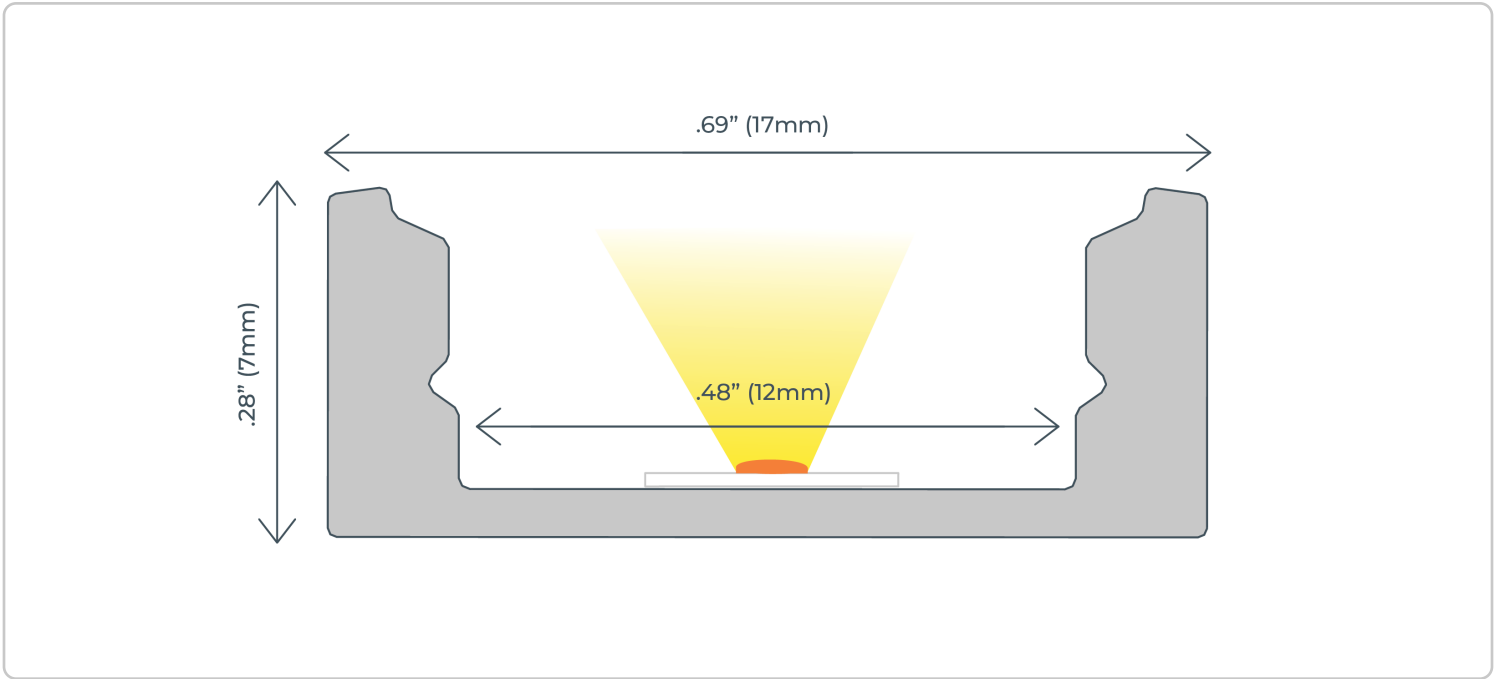

Surface Mount LED Channel, Narrow

AL-TRK-SM-N

DESCRIPTION

This surface mount channel is compatible with all indoor-rated (IP20) strip lights up to 12mm wide. Available in sleek silver or black aluminum finishes, it can be paired with clear or frosted lenses for maximum brightness and diffusion, or a smoke lenses for subtle accents. Its slim 0.28" low-profile design makes it ideal for tight or challenging spaces. Crafted from durable aluminum, it shields strip lights from damage and tampering, while providing smooth, even light diffusion and effective heat dissipation to extend LED lifespan.

This channel has a 9/16" visible lens and accommodates strip lights up to 12mm wide.

COLOR VARIETIES

PRODUCT SPECIFICATION CHART

PHYSICAL		DIFFUSING LENS	
Channel Dimensions	0.67" (17mm) W x 0.28" (7mm) H	Lens Options	Frosted Smoke Clear
Channel Length Options	1M 2M Custom	Lens Transmittance (% of total output)	Frosted 78% Smoke 25% Clear 92%
Channel Material	Anodized Aluminum	Lens Material	Polycarbonate
Color Options	Silver Black	WARRANTY	
Weight	.60lbs	Warranty	1 Year
WHAT'S INCLUDED		CERTIFICATIONS	
-Narrow, Surface Mount LED Channel -Protective Polycarbonate Lens/Diffuser		RoHS	
Accessory Pack (optional)	1 End Cap with Hole 1 End Cap without Hole 2 Mounting Clips/3.3ft length	COMPATIBILITY	
		Max Strip Width	.47" (12mm)
Compatible with all indoor-rated (IP20) aspectLED strip lights or other strip light products 12mm wide or less.			

TECHNICAL DRAWING

SKU BUILDER

AL-TRK-SM-N				
MICRO LED CHANNEL, NARROW	LENS/CHANNEL COLOR	CHANNEL LENGTH	ACCESSORIES	QUANTITY
	<i>SFST – Frosted Lens, Silver Finish</i> <i>SSMK – Smoke Lens, Silver Finish</i> <i>SCLR – Clear Lens, Silver Finish</i> <i>BFST – Frosted Lens, Black Finish</i> <i>BSMK – Smoke Lens, Black Finish</i> <i>BCLR – Clear Lens, Black Finish</i>	<i>1M – 3.3 Feet</i> <i>2M – 6.5 Feet</i>	<i>Blank – Single Piece</i> <i>KIT – Accessories Included</i>	<i>Blank – Single Piece</i> <i>5PK – 5 Pack</i> <i>10PK – 10Pack</i>