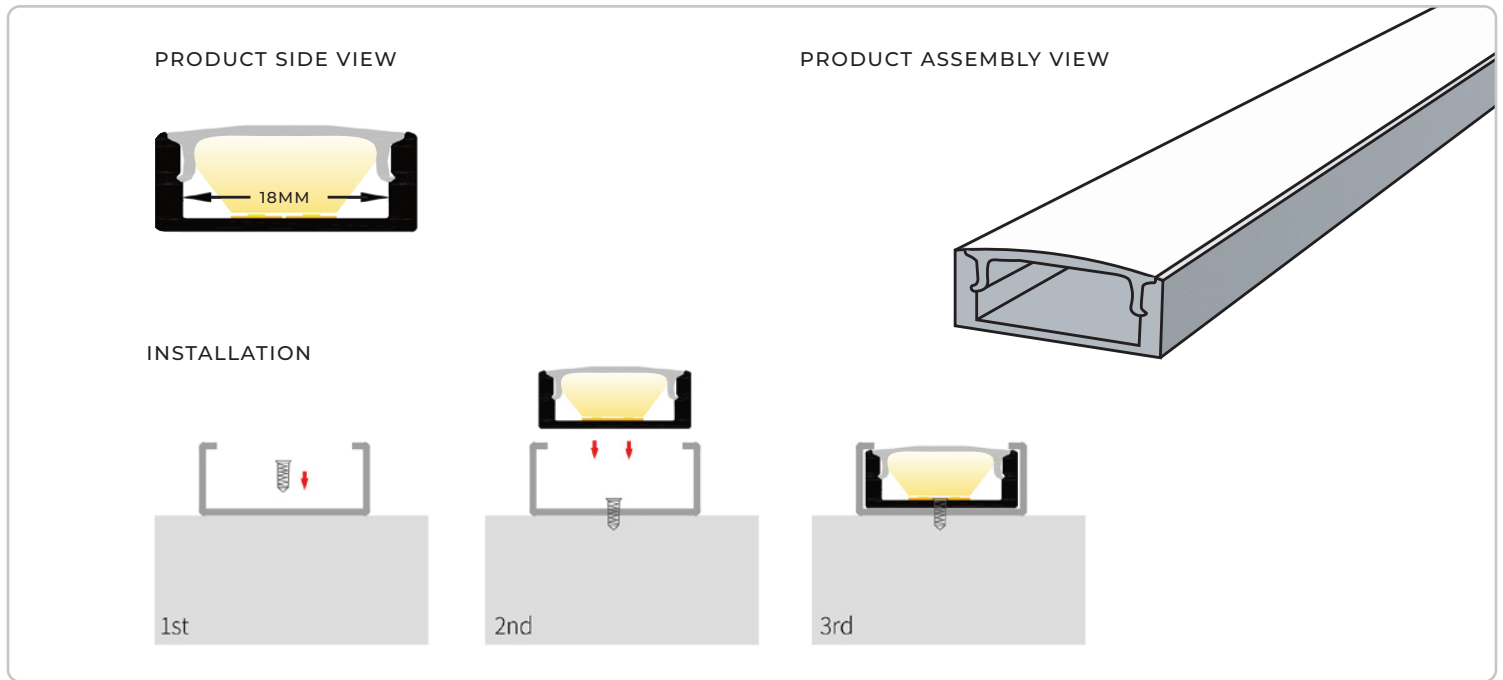

TECHNICAL DRAWINGS

SKU BUILDER

AL-TRK-SM-W			
SURFACE MOUNT CHANNEL, WIDE	LENS/CHANNEL COLOR	CHANNEL LENGTH	QUANTITY
	SFST – Frosted Lens, Silver Finish SSMK – Smoke Lens, Silver Finish SCLR – Clear Lens, Silver Finish BFST – Frosted Lens, Black Finish BSMK – Smoke Lens, Black Finish BCLR – Clear Lens, Black Finish	1M – 3.3ft 2M – 6.5ft	Blank – Single Piece 5PK – 5 Pack 10PK – 10 Pack