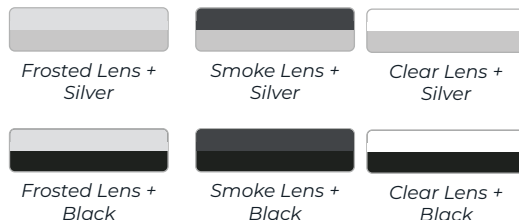

### DESCRIPTION

This universal channel is designed to fit all of our LED strip lights and with its extra wide clearance, it can even hold two 8mm strips for added brightness. Just over 1/4" tall, it offers a low-profile design that's easy to mount, hides well in tight or tricky spaces, and is perfect for retrofitting existing installations. Made from durable aluminum, it protects your strip lights while providing smooth, even diffusion. Choose between a frosted or smoke lens to customize the lighting effect you're looking for.

### COLOR VARIETIES

### PRODUCT SPECIFICATION CHART

PHYSICAL		DIFFUSING LENS	
Length	3.28' (1m) or 6.56' (2m)	Lens Options	Frosted, Smoke, Clear
Width	.87" (22.1mm)	Lens Material	Polycarbonate
Depth	.33" (8.38mm)	Lens Transmittance	Frosted - 78% of total lumen output Clear - 92% of total lumen output
Weight	0.74 lbs (channel + lens)	INSTALLATION	
Channel Material	Anodized Aluminum	Routing Width	.91" (23mm)
WHAT'S INCLUDED		WARRANTY	
Wide Surface Mount Channel (Gen. 2)		Warranty	1 Year
Protective Polycarbonate Lens/Diffuser		STRIP LIGHT COMPATIBILITY	
Accessory Pack (optional)		All aspectLED strip light products (indoor or outdoor rated) - or other strip light products 15mm wide or less.	
- (1) End Cap with Hole			
- (1) End Cap without Hole			
- (2) Mounting Clips/1m length			