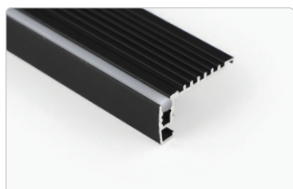

GloTread Micro LED Channel

AL-TRK-TREAD1-M

DESCRIPTION

GloTread Channel is engineered to enhance stair safety and visibility. Made from durable aluminum, it protects strip lights, delivers even light diffusion, and is tough enough to withstand foot traffic. The included silicone lens creates a smooth, linear glow with minimal visible hot spots from the LEDs. With a low-profile height of just 0.87", it minimizes the risk of tripping hazards for foot traffic. This channel is compatible with aspectLED's X-Series Strip Lights or any strip light 4mm wide or less.

COLOR OPTIONS

Silver

Black

PRODUCT SPECIFICATION CHART

PHYSICAL		DIFFUSING LENS	
Channel Dimensions	1.69" (43mm) W x 0.87" (22mm) H	Lens Options	Flexible Silicone Diffuser
Channel Length Options	1M 2M Custom	Lens Material	Flexible Silicone
Channel Material	Anodized Aluminum	WARRANTY	
Color Options	Silver Black	Warranty	1 Year
Weight	1.66lbs	CERTIFICATIONS	
WHAT'S INCLUDED		RoHS	
-Glo Tread, Micro LED Aluminum Mounting Channel -Flexible Silicone Diffuser		COMPATIBILITY	
Accessory Pack (optional)	1 End Cap with Hole 1 End Cap without Hole	Max Strip Width	.79" (20mm)
<p>Compatible with all aspectLED strip lights or other strip light products 20mm wide or less. Designed to accommodate up to two LED strips for enhanced brightness and versatility.</p>			

TECHNICAL DRAWING

SKU BUILDER

AL-TRK-TREAD1-M				
GLO TREAD MICRO LED CHANNEL	CHANNEL COLOR	CHANNEL LENGTH	ACCESSORIES	QUANTITY
	SSMK – Silver Finish BSMK – Black Finish	1M – 3.3 Feet 2M – 6.5 Feet	Blank – Single Piece KIT – Accessories Included	Blank – Single Piece 5PK – 5 Pack 10PK – 10Pack