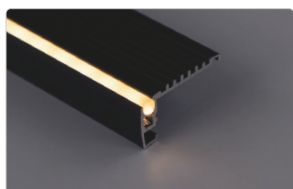

GloTread Micro LED Channel

AL-TRK-TREAD1-M

DESCRIPTION

GloTread Channel is engineered to enhance stair safety and visibility. Made from durable aluminum, it protects strip lights, delivers even light diffusion, and is tough enough to withstand foot traffic. The included silicone lens creates a smooth, linear glow with minimal visible hot spots from the LEDs. With a low-profile height of just 0.87", it minimizes the risk of tripping hazards for foot traffic. This channel is compatible with aspectLED's X-Series Strip Lights or any strip light 4mm wide or less.

COLOR OPTIONS

Silver

Black

PRODUCT SPECIFICATION CHART

PHYSICAL		DIFFUSING LENS	
Channel Dimensions	1.69" (43mm) W x 0.87" (22mm) H	Lens Options	Flexible Silicone Diffuser
Channel Length Options	1M 2M Custom	Lens Material	Flexible Silicone
Channel Material	Anodized Aluminum	WARRANTY	
Color Options	Silver Black	Warranty	1 Year
Weight	1.66lbs	CERTIFICATIONS	
WHAT'S INCLUDED		RoHS	
-Glo Tread, Micro LED Aluminum Mounting Channel -Flexible Silicone Diffuser		COMPATIBILITY	
Accessory Pack (optional)	1 End Cap with Hole 1 End Cap without Hole	Max Strip Width	.79" (20mm)
<p>Compatible with all aspectLED strip lights or other strip light products 20mm wide or less. Designed to accommodate up to two LED strips for enhanced brightness and versatility.</p>			

TECHNICAL DRAWING

SKU BUILDER

AL-TRK-TREAD1-M				
GLO TREAD MICRO LED CHANNEL	CHANNEL COLOR	CHANNEL LENGTH	ACCESSORIES	QUANTITY
	SSMK – Silver Finish BSMK – Black Finish	1M – 3.3 Feet 2M – 6.5 Feet	Blank – Single Piece KIT – Accessories Included	Blank – Single Piece 5PK – 5 Pack 10PK – 10Pack