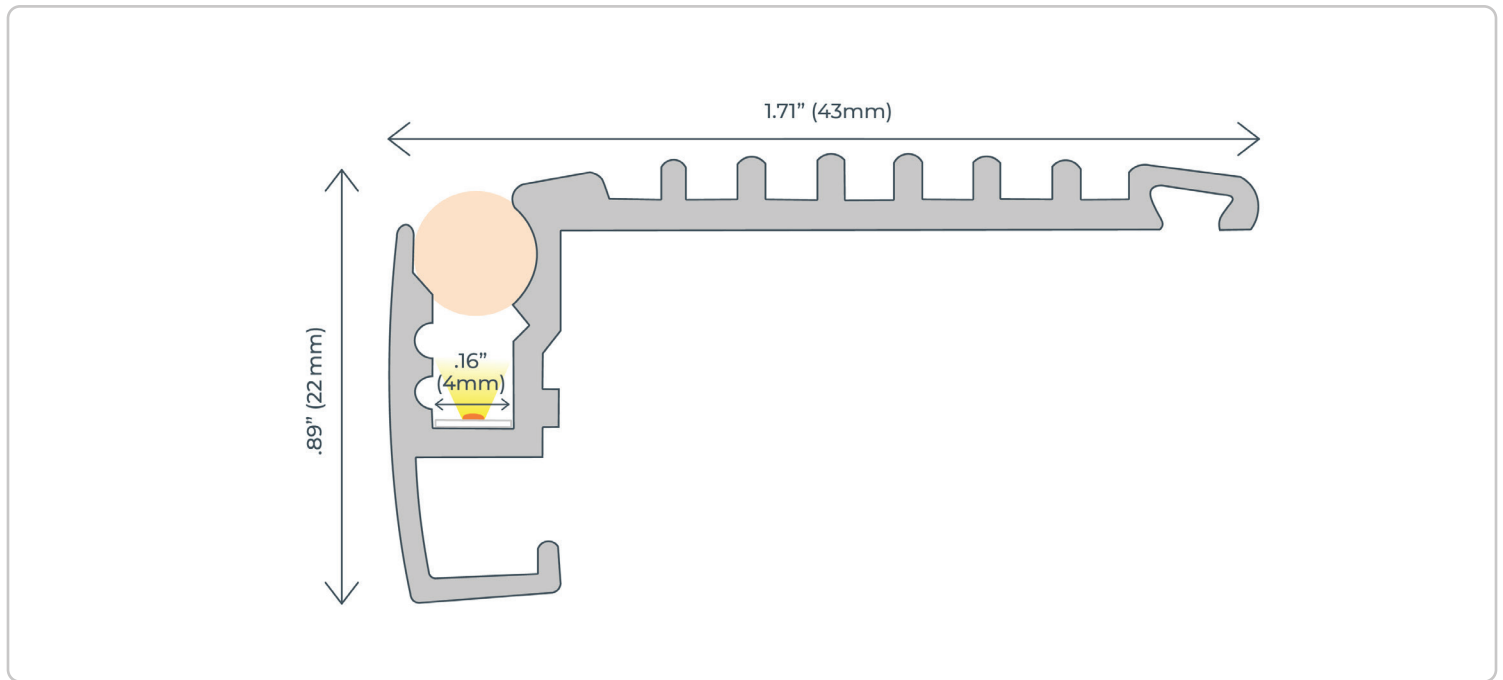

GloTread Micro LED Channel

AL-TRK-TREAD1-M

DESCRIPTION

GloTread Channel is engineered to enhance stair safety and visibility. Made from durable aluminum, it protects strip lights, delivers even light diffusion, and is tough enough to withstand foot traffic. The included silicone lens creates a smooth, linear glow with minimal visible hot spots from the LEDs. With a low-profile height of just 0.87", it minimizes the risk of tripping hazards for foot traffic. This channel is compatible with aspectLED's X-Series Strip Lights or any strip light 4mm wide or less.

COLOR OPTIONS

Silver

Black

PRODUCT SPECIFICATION CHART

PHYSICAL		DIFFUSING LENS	
Channel Dimensions	1.69" (43mm) W x 0.87" (22mm) H	Lens Options	Flexible Silicone Diffuser
Channel Length Options	1M 2M Custom	Lens Material	Flexible Silicone
Channel Material	Anodized Aluminum	WARRANTY	
Color Options	Silver Black	Warranty	1 Year
Weight	1.66lbs	CERTIFICATIONS	
WHAT'S INCLUDED		RoHS	
-Glo Tread, Micro LED Aluminum Mounting Channel -Flexible Silicone Diffuser		COMPATIBILITY	
Accessory Pack (optional)	1 End Cap with Hole 1 End Cap without Hole	Max Strip Width	.79" (20mm)
<p>Compatible with all aspectLED strip lights or other strip light products 20mm wide or less. Designed to accommodate up to two LED strips for enhanced brightness and versatility.</p>			

TECHNICAL DRAWING

SKU BUILDER

AL-TRK-TREAD1-M				
GLO TREAD MICRO LED CHANNEL	CHANNEL COLOR	CHANNEL LENGTH	ACCESSORIES	QUANTITY
	SSMK – Silver Finish BSMK – Black Finish	1M – 3.3 Feet 2M – 6.5 Feet	Blank – Single Piece KIT – Accessories Included	Blank – Single Piece 5PK – 5 Pack 10PK – 10Pack