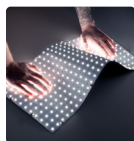

Arc - LED Light Sheet - 12x24, Static White

AL-LS-ARC-24-10W

FLEXIBLE LIGHT SHEET

DESCRIPTION

Arc Static White Light Sheets are available in 3000K, 4000K, and 6500K color temperatures. These flexible LED light sheets can be cut in any direction along the marked cut lines, allowing precise customization down to a single diode. Each sheet includes two double-ended connectors and two single-ended connectors for simple linking and installation.

Designed for vertical backlighting, these thin, flexible sheets easily bend around corners and curved surfaces, making them ideal for signage and accent wall applications. Up to 23 sheets can be wired in series to reduce wiring runs, streamline installation, and help keep project costs down without overloading the power supply.

KEY FEATURES

Maximum Customization

Link in Series

Easy Connect

Cuttable

PRODUCT SPECIFICATION CHART

PHYSICAL		ELECTRICAL	
Length	12"	Input Voltage	24VDC
Width	24"	LED Type	SMD2835
Height	0.26"	LED Quantity	288 LEDs/Sheet
Coverage	2 ft ²	Max Power Consumption	10 Watts
Cut Length	1" X 1"	Max Run Length	9 Sheets (Driver < 100W) 23 Sheets (Driver > 240W)
Adhesive Backing	Yes	Compatible Connectors	AL-LS-CN-SC-JUMPER-XH AL-LS-CN-SC-PIGTAIL-XH
Mounting Method	3M Adhesive Tape	PHOTOMETRIC	
Weight	.42lbs	CRI	90+
Estimated Lifespan	50,000 Hours	Max Luminous FLux	1100 Lumens
Warranty	3 Years	Efficacy	110 Lumens/Watt
# of Addressable Sections	N/A	Beam Angle	120°
ENVIRONMENTAL		LED Color Options	3000K, 4000K, 6500K
IP Rating	IP20	CONTROL	
Suitable Locations	Dry Locations Only	Dimmable	Yes
Max Operating Temp	68°-113°F (20-40°C)	CV, CC, DMX, or SPI	Constant Voltage
Max Storage Temp	140°F	IC Type	N/A
Standards & Certifications	RoHS, CE, UL		