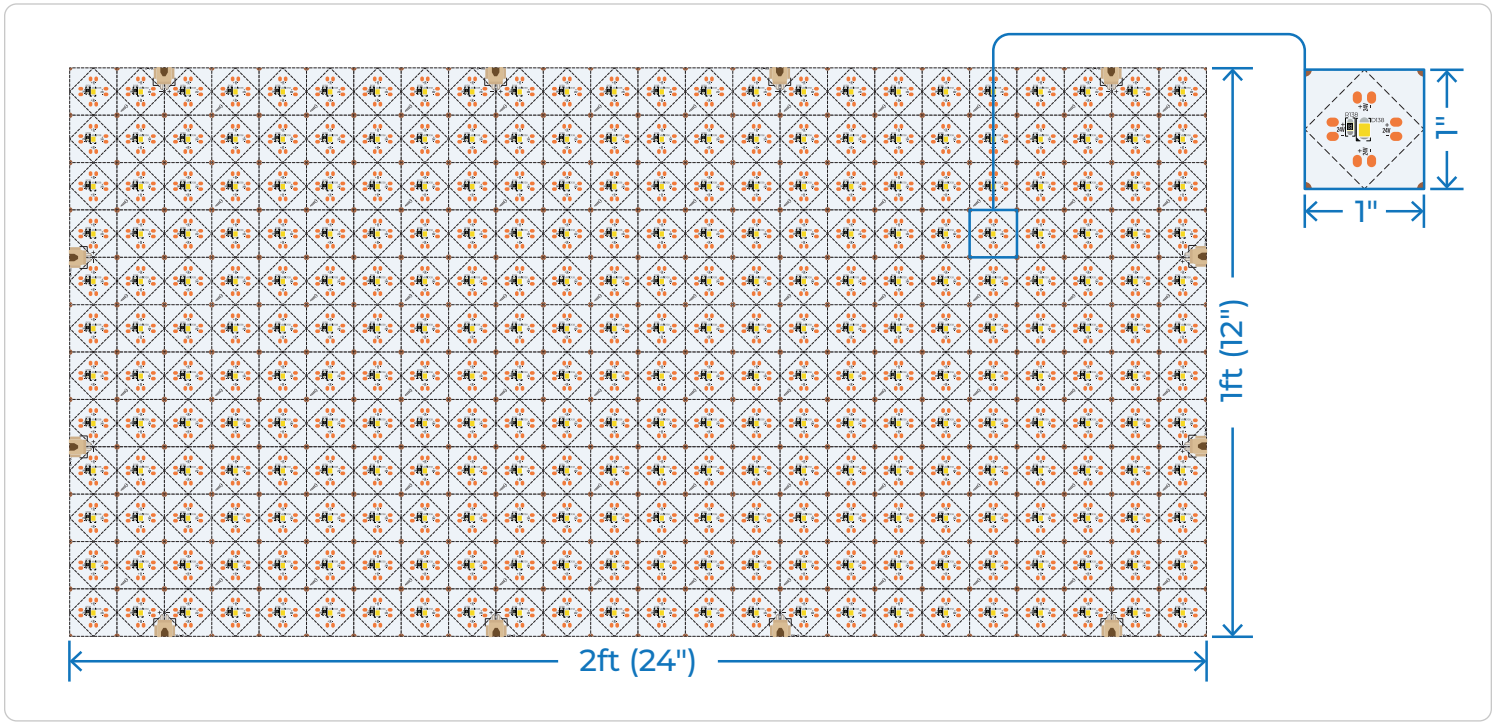

Arc - LED Light Sheet - 12x24, Static White

AL-LS-ARC-24-10W

FLEXIBLE LIGHT SHEET

DESCRIPTION

Arc Static White Light Sheets are available in 3000K, 4000K, and 6500K color temperatures. These flexible LED light sheets can be cut in any direction along the marked cut lines, allowing precise customization down to a single diode. Each sheet includes two double-ended connectors and two single-ended connectors for simple linking and installation.

Designed for vertical backlighting, these thin, flexible sheets easily bend around corners and curved surfaces, making them ideal for signage and accent wall applications. Up to 23 sheets can be wired in series to reduce wiring runs, streamline installation, and help keep project costs down without overloading the power supply.

KEY FEATURES

Maximum Customization

Link in Series

Easy Connect

Cuttable

PRODUCT SPECIFICATION CHART

PHYSICAL		ELECTRICAL	
Length	12"	Input Voltage	24VDC
Width	24"	LED Type	SMD2835
Height	0.26"	LED Quantity	288 LEDs/Sheet
Coverage	2 ft ²	Max Power Consumption	10 Watts
Cut Length	1" X 1"	Max Run Length	9 Sheets (Driver < 100W) 23 Sheets (Driver > 240W)
Adhesive Backing	Yes	Compatible Connectors	AL-LS-CN-SC-JUMPER-XH AL-LS-CN-SC-PIGTAIL-XH
Mounting Method	3M Adhesive Tape	PHOTOMETRIC	
Weight	.42lbs	CRI	90+
Estimated Lifespan	50,000 Hours	Max Luminous FLux	1100 Lumens
Warranty	3 Years	Efficacy	110 Lumens/Watt
# of Addressable Sections	N/A	Beam Angle	120°
ENVIRONMENTAL		LED Color Options	3000K, 4000K, 6500K
IP Rating	IP20	CONTROL	
Suitable Locations	Dry Locations Only	Dimmable	Yes
Max Operating Temp	68°-113°F (20-40°C)	CV, CC, DMX, or SPI	Constant Voltage
Max Storage Temp	140°F	IC Type	N/A
Standards & Certifications	RoHS, CE, UL		

TECHNICAL DRAWINGS

SKU BUILDER

AL-LS-ARC-24-10W

ARC LED LIGHT SHEET

COLOR TEMPERATURE

3K-XH | 3000K
4K-XH | 4000K
65K-XH | 6500K

QUANTITY

Blank | Single Sheet
10 | 10-Pack