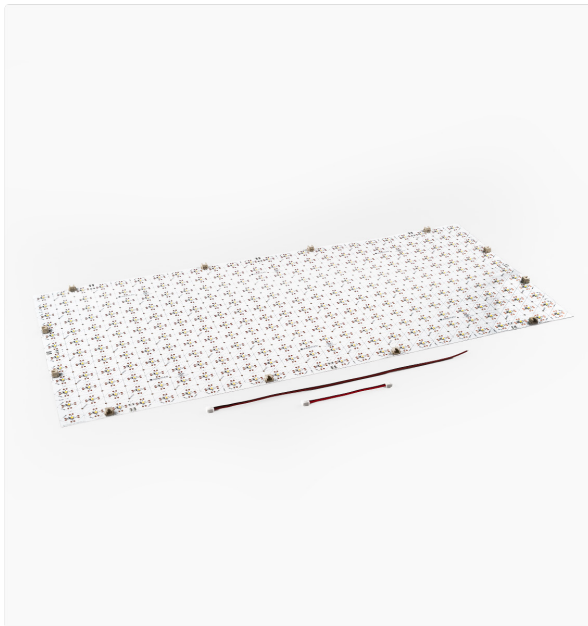

Arc - LED Light Sheet - 12x24, Static White

AL-LS-ARC-24-10W

FLEXIBLE LIGHT SHEET

DESCRIPTION

Arc Static White Light Sheets are available in 3000K, 4000K, and 6500K color temperatures. These flexible LED light sheets can be cut in any direction along the marked cut lines, allowing precise customization down to a single diode. Each sheet includes two double-ended connectors and two single-ended connectors for simple linking and installation.

Designed for vertical backlighting, these thin, flexible sheets easily bend around corners and curved surfaces, making them ideal for signage and accent wall applications. Up to 23 sheets can be wired in series to reduce wiring runs, streamline installation, and help keep project costs down without overloading the power supply.

KEY FEATURES

Maximum Customization

Link in Series

Easy Connect

Cuttable

PRODUCT SPECIFICATION CHART

PHYSICAL		ELECTRICAL	
Length	12"	Input Voltage	24VDC
Width	24"	LED Type	SMD2835
Height	0.26"	LED Quantity	288 LEDs/Sheet
Coverage	2 ft ²	Max Power Consumption	10 Watts
Cut Length	1" X 1"	Max Run Length	9 Sheets (Driver < 100W) 23 Sheets (Driver > 240W)
Adhesive Backing	Yes	Compatible Connectors	AL-LS-CN-SC-JUMPER-XH AL-LS-CN-SC-PIGTAIL-XH
Mounting Method	3M Adhesive Tape	PHOTOMETRIC	
Weight	.42lbs	CRI	90+
Estimated Lifespan	50,000 Hours	Max Luminous FLux	1100 Lumens
Warranty	3 Years	Efficacy	110 Lumens/Watt
# of Addressable Sections	N/A	Beam Angle	120°
ENVIRONMENTAL		LED Color Options	3000K, 4000K, 6500K
IP Rating	IP20	CONTROL	
Suitable Locations	Dry Locations Only	Dimmable	Yes
Max Operating Temp	68°-113°F (20-40°C)	CV, CC, DMX, or SPI	Constant Voltage
Max Storage Temp	140°F	IC Type	N/A
Standards & Certifications	RoHS, CE, UL		

TECHNICAL DRAWINGS

SKU BUILDER

AL-LS-ARC-24-10W

ARC LED LIGHT SHEET

COLOR TEMPERATURE

3K-XH | 3000K
4K-XH | 4000K
65K-XH | 6500K

QUANTITY

Blank | Single Sheet
10 | 10-Pack