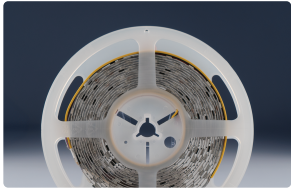

Borealis DMX Addressable Strip Light

RGB COLOR CHANGING

AL-SL-AD-DMX-IP20-24-RGB

16.4'
Addressable
UP TO 3.65 W/ft
UP TO 134 lm/ft

DESCRIPTION

The Borealis DMX Addressable Strip Light brings bold, dynamic RGB color to your projects with smooth fades and seamless transitions, all managed through a 512-channel DMX Universe. Each pixel offers full RGB mixing with three-channel control, unlocking millions of color possibilities. Pair it with our DMX Wall Mount STICK-DE3+ or PC/Mac Programmable Controller for effortless setup, group management, and advanced scene creation. With segment-based LED addressing, this strip light allows for intricate effects and highly customized lighting designs.

KEY FEATURES

- 6 LEDs per pixel
- Unlimited Colors
- DMX Addressable
- IP20 Non-Waterproof

PRODUCT SPECIFICATION CHART

PHYSICAL		PHOTOMETRIC	
Dimensions	Up to 16.4' Long (5m)	Max Luminous Flux	Up to 134 lumens per foot
	3/8" Wide (10mm)	Efficacy (lumens per watt)	Up to 36.71 lumens per watt
Cut Length	3.93" (100mm)	Beam Angle	131.7°
Adhesive Backing	Yes	RGB Wavelength Range	Red: 1.90
Mounting Method	Adhesive		Green: 1.50
			Blue: 1.20
Weight	0.4 lbs (0.2 kg)	ENVIRONMENTAL	
Average Lifespan	50,000 Hours	IP Rating	IP20
Warranty	3 Years	Suitable Uses	Dry, Indoor
ELECTRICAL		Max Operating Temp	-20°C to 50°C (-4°F to 122°F)
Input Voltage	24VDC	Max Storage Temp	-30°C to 80°C (-22°F to 176°F)
LED Type	SMD 5050 LED Chip	CONTROL	
LED Quantity	14 per foot (48 per meter)	Dimmable	Yes - DMX
Max Power Consumption	3.65W per foot (12W per meter)	Addressable	Yes
Max Run Length	16.4' (5m)	STANDARDS & CERTIFICATIONS	
Compatible Connectors	DMX Strip Light Bite Connectors	UL Listed | RoHS | CE | LM80