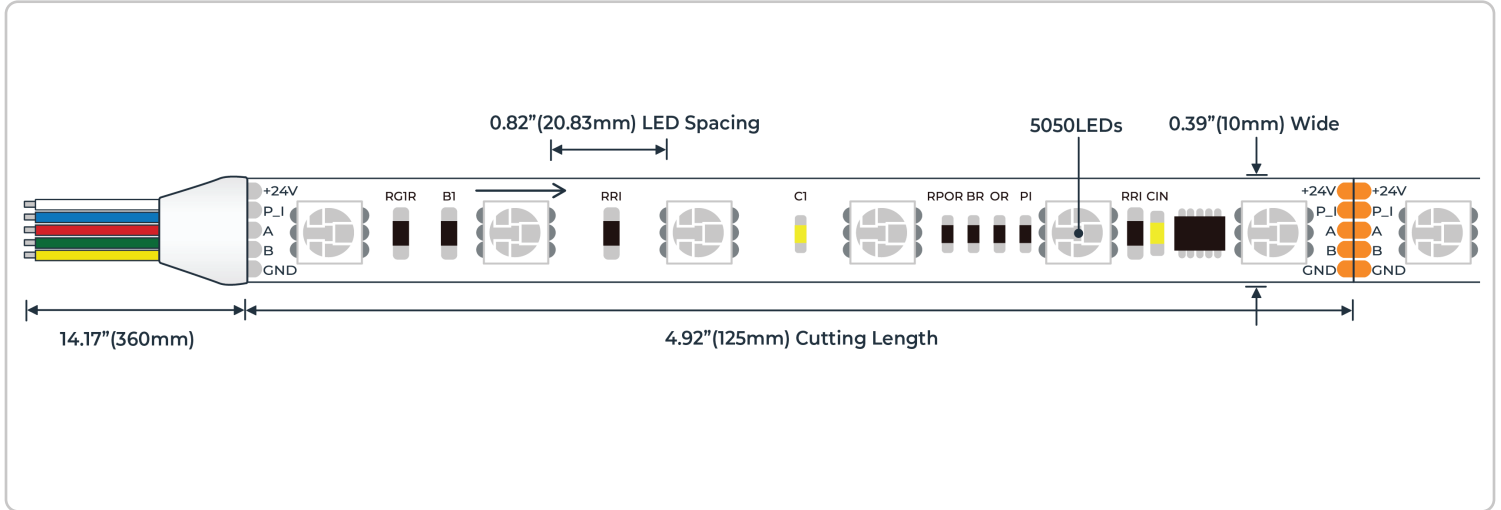

TECHNICAL DRAWINGS

SKU BUILDER

AL-SL-AD-DMX	—	IP20	—	24	—	RGB
BOREALIS DMX STRIP LIGHT		IP RATING NON-WATERPROOF		INPUT VOLTAGE VDC		ADDRESSABLE RGB UNLIMITED COLORS