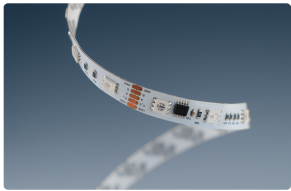

## AL-SL-AD-DMX-IP20-24-RGB

16.4'  
Addressable  
UP TO 3.65 W/ft  
UP TO 134 lm/ft

### DESCRIPTION

The Borealis DMX Addressable Strip Light brings bold, dynamic RGB color to your projects with smooth fades and seamless transitions, all managed through a 512-channel DMX Universe. Each pixel offers full RGB mixing with three-channel control, unlocking millions of color possibilities. Pair it with our DMX Wall Mount STICK-DE3+ or PC/Mac Programmable Controller for effortless setup, group management, and advanced scene creation. With segment-based LED addressing, this strip light allows for intricate effects and highly customized lighting designs.

### KEY FEATURES

- 6 LEDs per pixel
- Unlimited Colors
- DMX Addressable
- IP20 Non-Waterproof

### PRODUCT SPECIFICATION CHART

PHYSICAL		PHOTOMETRIC	
Dimensions	Up to 16.4' Long (5m)	Max Luminous Flux	Up to 134 lumens per foot
	3/8" Wide (10mm)	Efficacy (lumens per watt)	Up to 36.71 lumens per watt
Cut Length	3.93" (100mm)	Beam Angle	131.7°
Adhesive Backing	Yes	RGB Wavelength Range	Red: 1.90
Mounting Method	Adhesive		Green: 1.50
			Blue: 1.20
Weight	0.4 lbs (0.2 kg)	ENVIRONMENTAL	
Average Lifespan	50,000 Hours	IP Rating	IP20
Warranty	3 Years	Suitable Uses	Dry, Indoor
ELECTRICAL		Max Operating Temp	-20°C to 50°C (-4°F to 122°F)
Input Voltage	24VDC	Max Storage Temp	-30°C to 80°C (-22°F to 176°F)
LED Type	SMD 5050 LED Chip	CONTROL	
LED Quantity	14 per foot (48 per meter)	Dimmable	Yes - DMX
Max Power Consumption	3.65W per foot (12W per meter)	Addressable	Yes
Max Run Length	16.4' (5m)	STANDARDS & CERTIFICATIONS	
Compatible Connectors	DMX Strip Light Bite Connectors	UL Listed   RoHS   CE   LM80	