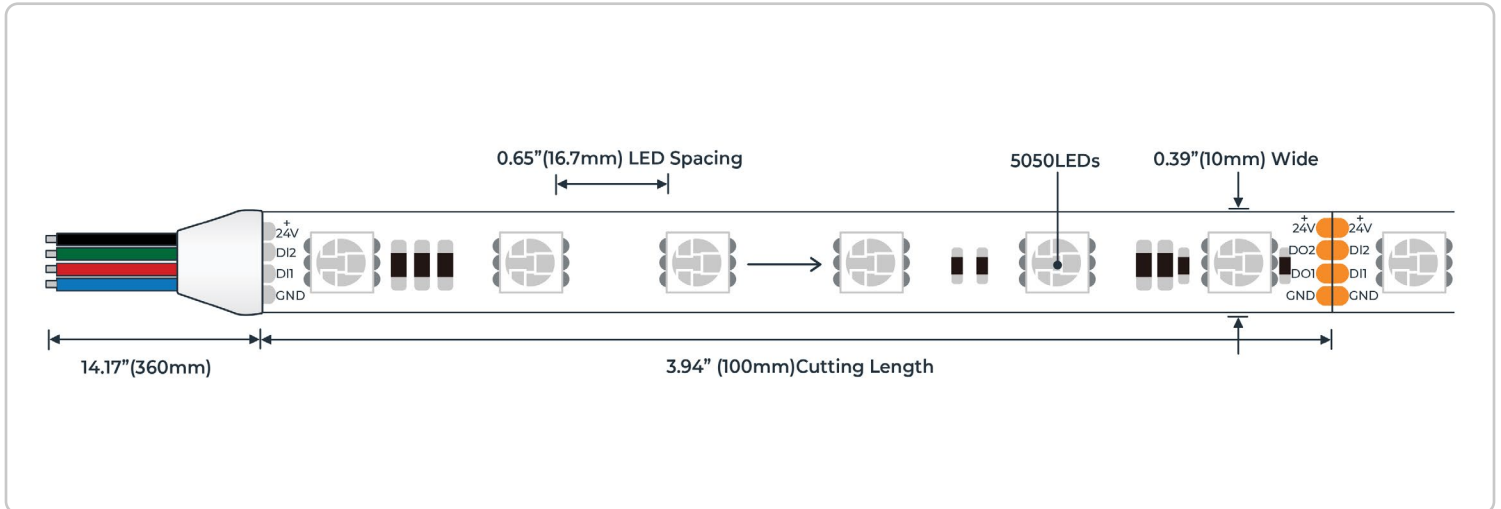

AL-SL-AD-SPI-IP20-24-RGB

TECHNICAL DRAWINGS

SKU BUILDER

AL-SL-AD-SPI	IP20	24	RGB
BOREALIS SPI STRIP LIGHT	IP RATING NON-WATERPROOF	INPUT VOLTAGE VDC	ADDRESSABLE RGB UNLIMITED COLORS