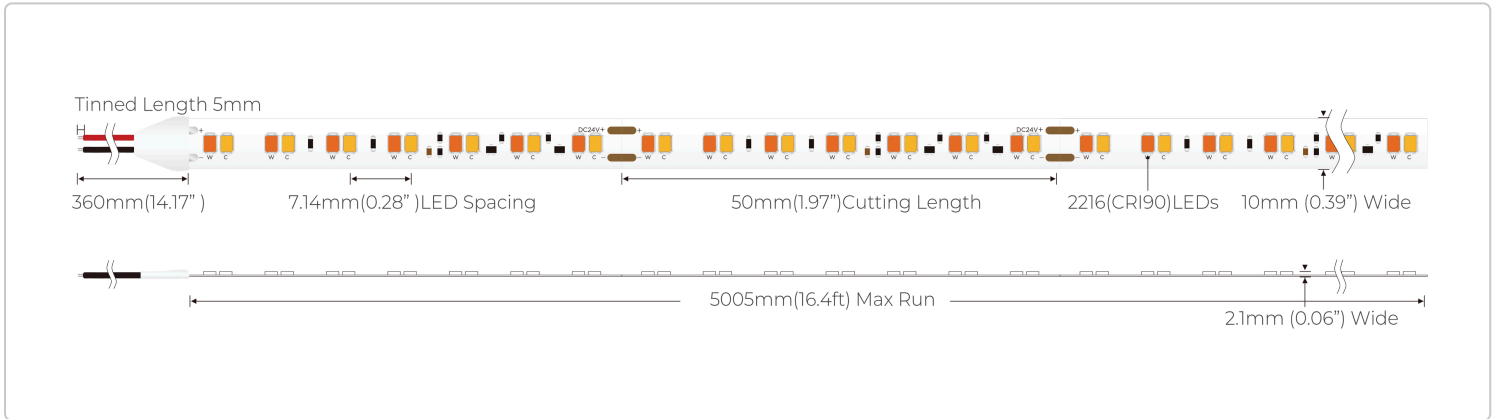

With a 90+ CRI, this strip ensures accurate color rendering so wood finishes, paints, and textiles appear rich and true at any brightness level. Available in a 1800K–3000K dim to warm range, it delivers up to 362.8 lumens per foot at 3000K while dimming to a soft, ambient glow at lower levels, supporting a more natural circadian rhythm by shifting to warmer tones as light levels decrease.

KEY FEATURES

- 
1800K-3000K
- 
CRI 90
- 
Circadian Rhythm
- 
IP20

PRODUCT SPECIFICATION CHART

PHYSICAL		ELECTRICAL	
Reel Length	16.4' (5m)	Input Voltage	24VDC
Width	0.393" (10mm)	LED Type	2022x
Height	0.08" (2.1mm)	LED Quantity	73 LED's/ft (240 LED's/m)
Cut Length	1.96" (50mm)	Max Power Consumption	4.8W/ft (16W/m)
Adhesive Backing	Yes	Max Run Length	16.4' (5m)
Mounting method	Adhesive Tape	Compatible Connectors	AL-SL-CN-W-SPLICE / AL-SL-CN-W-PIGTAIL AL-SL-CN-W-JUMPER / AL-SL-CN-W-ANGLESPLICE-1 AL-SL-CN-W-TSPLICE
Average Lifespan	50,000 Hours	ENVIRONMENTAL	
Warranty	5 years	IP Rating	IP20
PHOTOMETRIC		Suitable Uses	Dry, Indoor
CRI	90	Max Operating Temp	-4 - 122° F (-20 - 50° C)
Max Luminous Flux	1800K:Up to 12.19 Lumens/ft (40 Lumens/m) 3000K:Up to 362.8 Lumens/ft (1190 Lumens/m)	Max Storage Temp	-22 - 176° F (-30 - 80° C)
Efficacy (lumens per watt)	1800K:2 Lumens/Watt 3000K:74 Lumens/Watt	CONTROL	
Beam Angle	120°	Dimmable	Yes
LED Color Options	1800K-3000K	CV/CC/SPI/DMX	Constant Voltage
		STANDARDS/CERTS	
		CE UL RoHS LM80	

TECHNICAL DRAWINGS

SKU BUILDER

AL-SL-AR-IP20-24-D2W

ARCHITECT LED STRIP LIGHT - DIM TO WARM

Find It Online!

Scan the link to check out our online product pages and discover more about your product.

For general information purposes only. Specifications, dimensions and construction not guaranteed and are subject to change without notice.