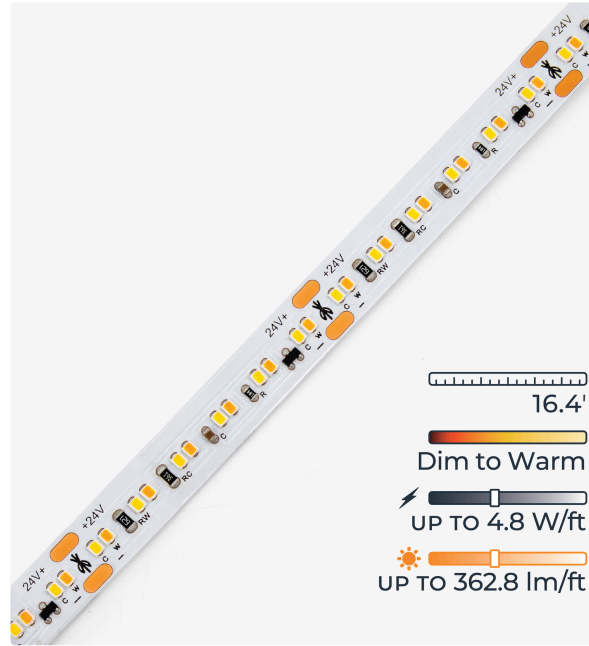

Architect LED Strip Light - Dim to Warm

AL-SL-AR-IP20-24-D2W

Color Tuning, Non-Waterproof

DESCRIPTION

The Architect LED Strip Light Dim to Warm delivers a premium lighting experience that blends high performance with natural, comfortable illumination. Designed for architectural applications, it features dim to warm technology that smoothly transitions from warm white to a soft, candlelight glow as it dims, mimicking the familiar feel of traditional incandescent lighting.

With a 90+ CRI, this strip ensures accurate color rendering so wood finishes, paints, and textiles appear rich and true at any brightness level. Available in a 1800K–3000K dim to warm range, it delivers up to 362.8 lumens per foot at 3000K while dimming to a soft, ambient glow at lower levels, supporting a more natural circadian rhythm by shifting to warmer tones as light levels decrease.

KEY FEATURES

- 
1800K-3000K
- 
CRI 90
- 
Circadian Rhythm
- 
IP20

PRODUCT SPECIFICATION CHART

PHYSICAL		ELECTRICAL	
Reel Length	16.4' (5m)	Input Voltage	24VDC
Width	0.393" (10mm)	LED Type	2022x
Height	0.08" (2.1mm)	LED Quantity	73 LED's/ft (240 LED's/m)
Cut Length	1.96" (50mm)	Max Power Consumption	4.8W/ft (16W/m)
Adhesive Backing	Yes	Max Run Length	16.4' (5m)
Mounting method	Adhesive Tape	Compatible Connectors	AL-SL-CN-W-SPLICE / AL-SL-CN-W-PIGTAIL AL-SL-CN-W-JUMPER / AL-SL-CN-W-ANGLESPLICE-1 AL-SL-CN-W-TSPLICE
Average Lifespan	50,000 Hours	ENVIRONMENTAL	
Warranty	5 years	IP Rating	IP20
PHOTOMETRIC		Suitable Uses	Dry, Indoor
CRI	90	Max Operating Temp	-4 - 122° F (-20 - 50° C)
Max Luminous Flux	1800K:Up to 12.19 Lumens/ft (40 Lumens/m) 3000K:Up to 362.8 Lumens/ft (1190 Lumens/m)	Max Storage Temp	-22 - 176° F (-30 - 80° C)
Efficacy (lumens per watt)	1800K:2 Lumens/Watt 3000K:74 Lumens/Watt	CONTROL	
Beam Angle	120°	Dimmable	Yes
LED Color Options	1800K-3000K	CV/CC/SPI/DMX	Constant Voltage
		STANDARDS/CERTS	
		CE UL RoHS LM80	