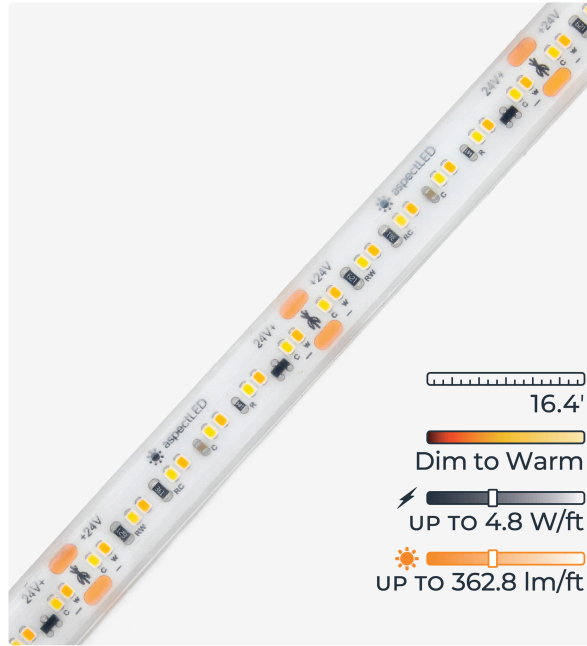

Architect LED Strip Light-Dim to Warm, Waterproof AL-SL-AR-IP68-24-D2W

Color Tuning, Waterproof

DESCRIPTION

The Waterproof Architect LED Strip Light Dim to Warm delivers a premium lighting experience that blends high performance with natural, comfortable illumination. Designed for architectural applications, it features dim to warm technology that smoothly transitions from warm white to a soft, candlelight glow as it dims, mimicking the familiar feel of traditional incandescent lighting. With a 90+ CRI, this strip ensures accurate color rendering so wood finishes, paints, and textiles appear rich and true at any brightness level.

Available in a 1800K-3000K dim to warm range, it delivers up to 362.8 lumens per foot at 3000K while dimming to a soft, ambient glow at lower levels, supporting a more natural circadian rhythm by shifting to warmer tones as light levels decrease. Built for demanding environments, the IP68 waterproof rating allows for full submersion and reliable performance in both indoor and outdoor applications.

KEY FEATURES

- 1800K-3000K
- CRI 90
- Circadian Rhythm
- IP20

PRODUCT SPECIFICATION CHART

PHYSICAL		ELECTRICAL	
Reel Length	16.4' (5m)	Input Voltage	24VDC
Width	0.462" (11.75mm)	LED Type	2022x
Height	0.20" (5.23mm)	LED Quantity	73 LED's/ft (240 LED's/m)
Cut Length	1.96" (50mm)	Max Power Consumption	4.8W/ft (16W/m)
Adhesive Backing	Yes	Max Run Length	16.4' (5m)
Mounting method	Adhesive Tapem Mounting Straps	Compatible Connectors	N/A
Average Lifespan	50,000 Hours	ENVIRONMENTAL	
Warranty	5 years	IP Rating	IP68
PHOTOMETRIC		Suitable Uses	Wet, Outdoor
CRI	90	Max Operating Temp	-4 - 122° F (-20 - 50° C)
Max Luminous Flux	1800K:Up to 12.19 Lumens/ft (40 Lumens/m) 3000K:Up to 362.8 Lumens/ft (1190 Lumens/m)	Max Storage Temp	-22 - 176° F (-30 - 80° C)
Efficacy (lumens per watt)	1800K:2 Lumens/Watt 3000K:74 Lumens/Watt	CONTROL	
Beam Angle	120°	Dimmable	Yes
LED Color Options	1800K-3000K	CV/CC/SPI/DMX	Constant Voltage
		STANDARDS/CERTS	
		CE UL RoHS LM80	