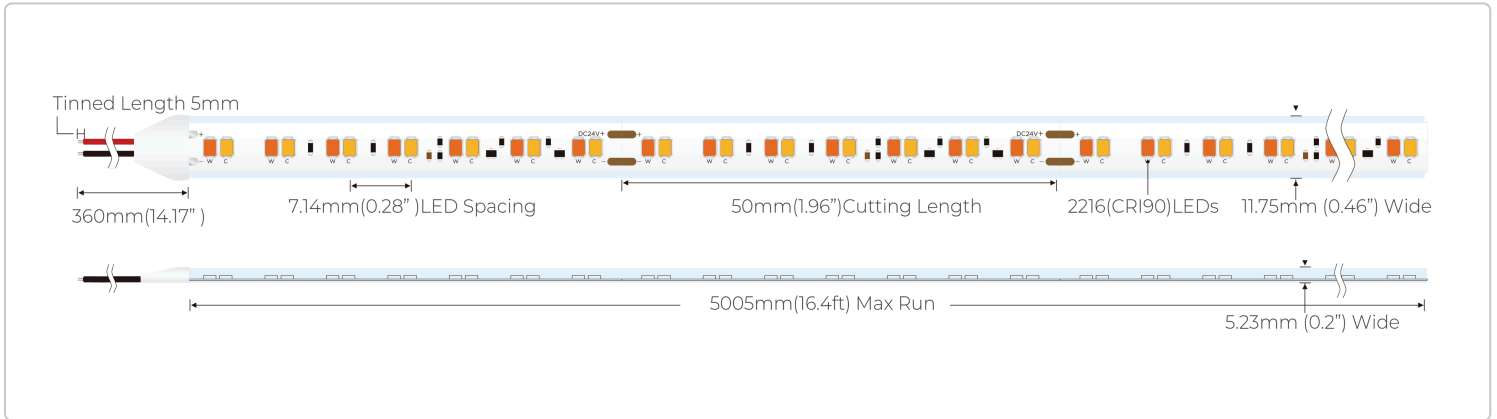

Available in a 1800K-3000K dim to warm range, it delivers up to 362.8 lumens per foot at 3000K while dimming to a soft, ambient glow at lower levels, supporting a more natural circadian rhythm by shifting to warmer tones as light levels decrease. Built for demanding environments, the IP68 waterproof rating allows for full submersion and reliable performance in both indoor and outdoor applications.

KEY FEATURES

- 1800K-3000K
- CRI 90
- Circadian Rhythm
- IP20

PRODUCT SPECIFICATION CHART

PHYSICAL		ELECTRICAL	
Reel Length	16.4' (5m)	Input Voltage	24VDC
Width	0.462" (11.75mm)	LED Type	2022x
Height	0.20" (5.23mm)	LED Quantity	73 LED's/ft (240 LED's/m)
Cut Length	1.96" (50mm)	Max Power Consumption	4.8W/ft (16W/m)
Adhesive Backing	Yes	Max Run Length	16.4' (5m)
Mounting method	Adhesive Tapem Mounting Straps	Compatible Connectors	N/A
Average Lifespan	50,000 Hours	ENVIRONMENTAL	
Warranty	5 years	IP Rating	IP68
PHOTOMETRIC		Suitable Uses	Wet, Outdoor
CRI	90	Max Operating Temp	-4 - 122° F (-20 - 50° C)
Max Luminous Flux	1800K:Up to 12.19 Lumens/ft (40 Lumens/m) 3000K:Up to 362.8 Lumens/ft (1190 Lumens/m)	Max Storage Temp	-22 - 176° F (-30 - 80° C)
Efficacy (lumens per watt)	1800K:2 Lumens/Watt 3000K:74 Lumens/Watt	CONTROL	
Beam Angle	120°	Dimmable	Yes
LED Color Options	1800K-3000K	CV/CC/SPI/DMX	Constant Voltage
		STANDARDS/CERTS	
		CE UL RoHS LM80	

TECHNICAL DRAWINGS

SKU BUILDER

AL-SL-AR-IP68-24-D2W

ARCHITECT LED STRIP LIGHT - DIM TO WARM, WATERPROOF

Find It Online!

Scan the link to check out our online product pages and discover more about your product.