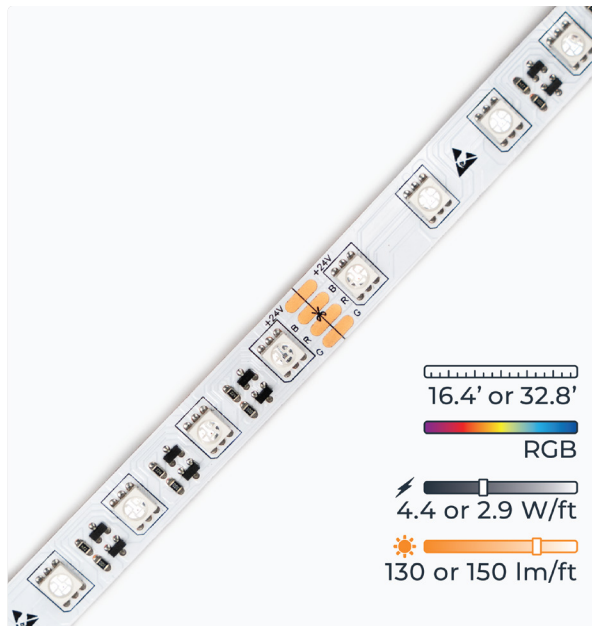

# Endless™ RGB Color Changing Strip Light

### DESCRIPTION

Bring new light to your projects with our Endless™ RGB LED Strip Light—our most advanced, versatile RGB strip yet. Powered by Integrate Chip (IC) technology, it allows up to 32 feet (10 meters) of easy installation, cutting down time and costs compared to traditional Constant Voltage (CV) strips.

Advanced constant current tech ensures vibrant, even RGB color-changing light across the entire strip. With up to 150 lumens per foot, it delivers bright, high-intensity illumination—perfect for accent lighting and detailed tasks. It's also fully compatible with non-dimmable power supplies and DC decoders/remotes for a smooth upgrade or replacement.

### PRODUCT SPECIFICATION CHART – 16.4' Reel | 32.8' Reel

PHYSICAL		PHOTOMETRIC	
Length	16.4' (5m)   32.8' (10m)	Max Luminous Flux	Up to 150 Lm/ft   Up to 130 Lm/ft
Width	1/2" (12mm)	Efficacy (Lumens per Watt)	39.6   52
Thickness	1/16" (2mm)	Beam Angle	120°
Diode Disbursement	7/16" (11.6mm)   1/2" (12mm)	RGB Wavelength Ranges	R: 620-625nm, G: 520-525nm, B: 465-470nm
Adhesive Backing	3M Adhesive Tape (300 LSE)	ENVIRONMENTAL	
Weight	.35 lbs (0.13kg)   .61 lbs (.21 kg)	IP Rating	IP20
Estimated Lifespan	50,000 Hours	Suitable Uses	Dry Locations Only
Cut Length	4" (100mm)	Max Operating Temp	-13°F to 140°F (-25°C to 60°C)
Warranty	5 Years	Max Storage Temp	-40°F to 176°F (-40°C to 80°C)
ELECTRICAL		CONTROL	
Input Voltage	24VDC	Dimmable	Yes
LED Type	SMD 5050 LED Chip	STANDARDS & CERTIFICATIONS	
LED Quantity	18 per foot (60 per meter)	UL/cUL Listed   RoHS   CE	
Max Power Consumption	4.4 W/ft (14.4 W/m)   2.9 W/ft (9.5 W/m)		
Max Run Length	32.8' (10m)		