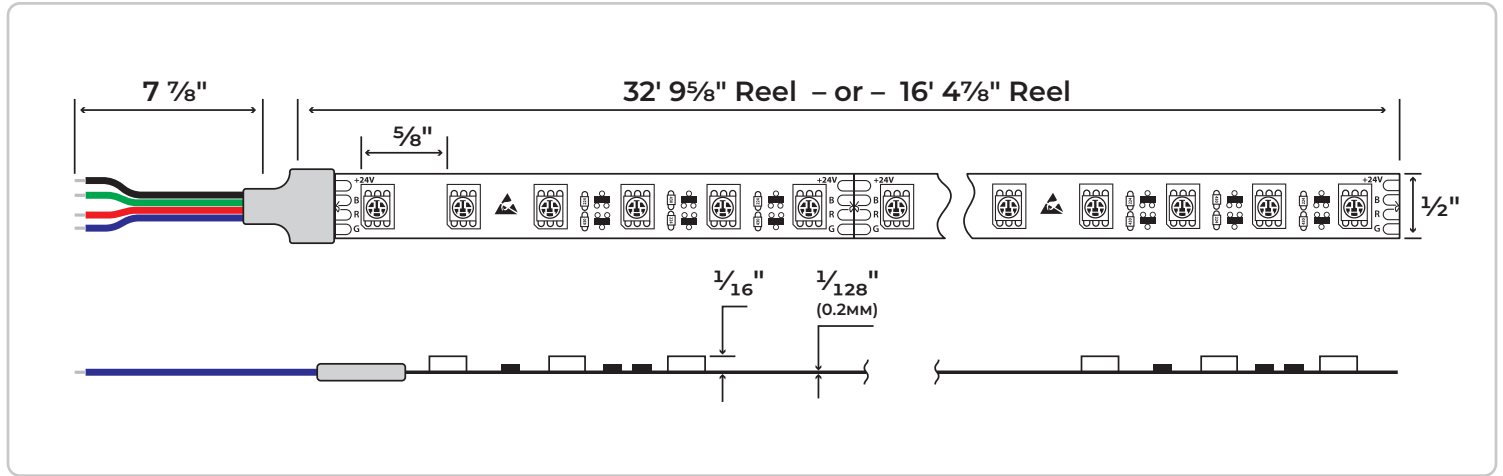

TECHNICAL DRAWINGS

SKU BUILDER

AL-SL-CC-24-RGB-IP20-60

ENDLESS™ RGB STRIP LIGHT

REEL LENGTH

Blank - 16.4' Reel
10 - 32.8' Reel (10m)