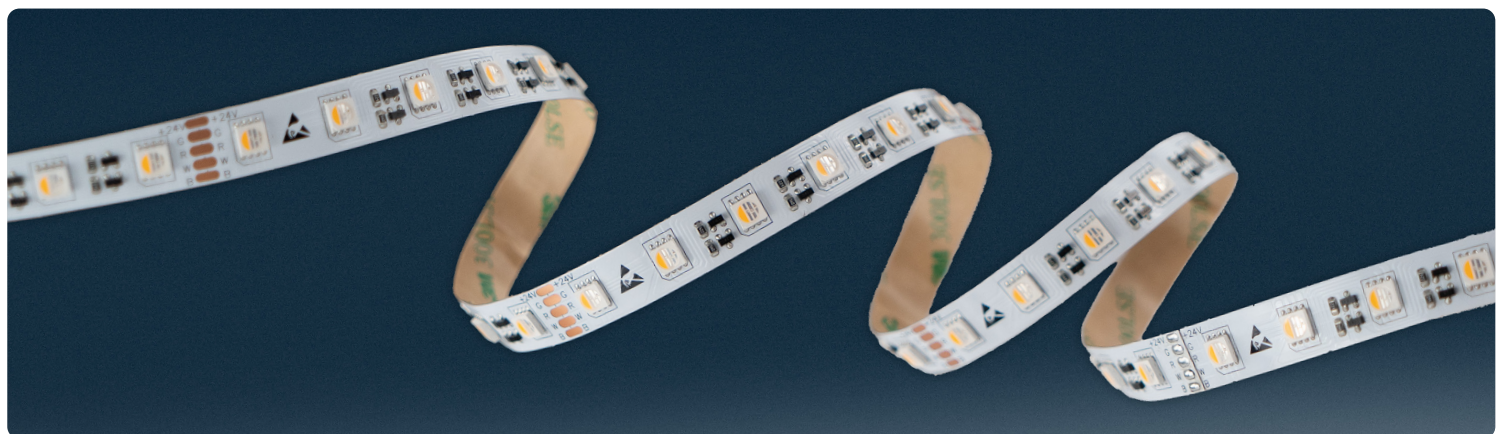

### DESCRIPTION

Elevate your lighting projects with the Endless™ RGBW LED Strip Light—our most advanced and versatile strip yet. Featuring Integrated Chip (IC) technology, it allows easy runs up to 32 feet (10 meters), cutting down on time and costs compared to traditional Constant Voltage strips.

With advanced constant current tech, it delivers vibrant RGB color-changing effects and even light distribution. Producing up to 275 lumens per foot, it's ideal for accent lighting and detailed tasks. Compatible with non-dimmable power supplies and DC decoders/remotes, it's a seamless upgrade or replacement.

### PRODUCT SPECIFICATION CHART – 16.4' Reel | 32.8' Reel

PHYSICAL		PHOTOMETRIC	
Length	16.4' (5m)   32.8' (10m)	Max Luminous Flux	Up to 275 Lm/ft   Up to 160 Lm/ft
Width	1/2" (12mm)	Efficacy (Lumens per Watt)	70
Thickness	1/16" (2mm)	Beam Angle	120°
Diode Disbursement	7/16" (11.6mm)   1/2" (12mm)	RGB Wavelength Ranges	R: 620-625nm, G: 520-525nm, B: 465-470nm
Adhesive Backing	3M Adhesive Tape (300 LSE)	CRI	80+ (White Chip Only)
Weight	.35 lbs (0.13kg)   .61 lbs (.21 kg)	LED Color Options	2700K, 4000K, 6500K
Estimated Lifespan	50,000 Hours	ENVIRONMENTAL	
Cut Length	4" (100mm)	IP Rating	IP20
Warranty	5 Years	Suitable Uses	Dry Locations Only
ELECTRICAL		Max Operating Temp	-13°F to 140°F (-25°C to 60°C)
Input Voltage	24VDC	Max Storage Temp	-40°F to 176°F (-40°C to 80°C)
LED Type	SMD 5050 LED Chip	CONTROL	
LED Quantity	18 per foot (60 per meter)	Dimmable	Yes
Max Power Consumption	5.85 W/ft (19.2 W/m)   2.9 W/ft (9.5 W/m)	STANDARDS & CERTIFICATIONS	
Max Run Length	32.8' (10m)	UL/cUL Listed   RoHS   CE	

TECHNICAL DRAWINGS

SKU BUILDER

<b>AL-SL-CC-24</b>		<b>IP20-60</b>	
<b>ENDLESS™ RGBW STRIP LIGHT</b>	<b>LED LIGHT COLOR</b>	<b>WATERPROOFING</b>	<b>REEL LENGTH</b>
	RGB2700 (RGB + Soft White) RGB4000 (RGB + Cool White) RGB6500 (RGB + Day White)		Blank - 16.4ft Reel 10 - 32.8ft Reel (10m)