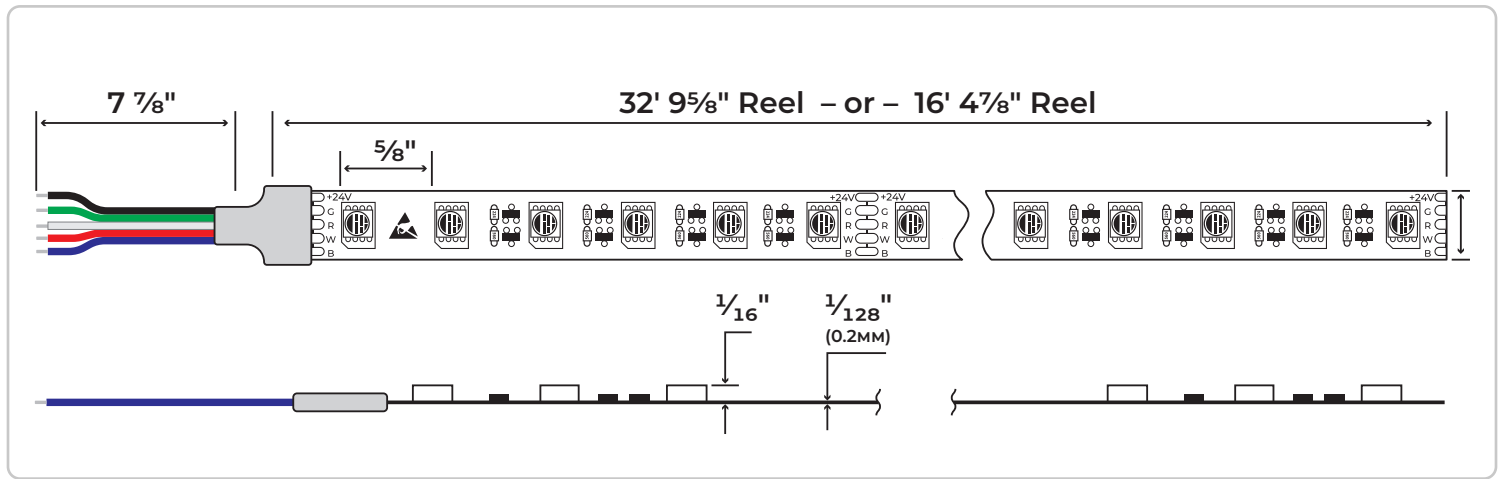

### DESCRIPTION

Elevate your lighting projects with the Endless™ RGBW LED Strip Light—our most advanced and versatile strip yet. Featuring Integrated Chip (IC) technology, it allows easy runs up to 32 feet (10 meters), cutting down on time and costs compared to traditional Constant Voltage strips.

### KEY FEATURES

Extended Max Run Length

RGBW

Integrated Chip Technology

Constant Current

### PRODUCT SPECIFICATION CHART – 16.4' Reel | 32.8' Reel

PHYSICAL		PHOTOMETRIC	
Length	16.4' (5m)   32.8' (10m)	Max Luminous Flux	Up to 275 Lm/ft   Up to 160 Lm/ft
Width	1/2" (12mm)	Efficacy (Lumens per Watt)	70
Thickness	1/16" (2mm)	Beam Angle	120°
Diode Disbursement	7/16" (11.6mm)   1/2" (12mm)	RGB Wavelength Ranges	R: 620-625nm, G: 520-525nm, B: 465-470nm
Adhesive Backing	3M Adhesive Tape (300 LSE)	CRI	80+ (White Chip Only)
Weight	.35 lbs (0.13kg)   .61 lbs (.21 kg)	LED Color Options	2700K, 4000K, 6500K
Estimated Lifespan	50,000 Hours	ENVIRONMENTAL	
Cut Length	4" (100mm)	IP Rating	IP20
Warranty	5 Years	Suitable Uses	Dry Locations Only
ELECTRICAL		Max Operating Temp	-13°F to 140°F (-25°C to 60°C)
Input Voltage	24VDC	Max Storage Temp	-40°F to 176°F (-40°C to 80°C)
LED Type	SMD 5050 LED Chip	CONTROL	
LED Quantity	18 per foot (60 per meter)	Dimmable	Yes
Max Power Consumption	5.85 W/ft (19.2 W/m)   2.9 W/ft (9.5 W/m)	STANDARDS & CERTIFICATIONS	
Max Run Length	32.8' (10m)	UL/cUL Listed   RoHS   CE	

TECHNICAL DRAWINGS

SKU BUILDER

<b>AL-SL-CC-24</b>		<b>IP20-60</b>	
<b>ENDLESS™ RGBW STRIP LIGHT</b>	<b>LED LIGHT COLOR</b>	<b>WATERPROOFING</b>	<b>REEL LENGTH</b>
	RGB2700 (RGB + Soft White) RGB4000 (RGB + Cool White) RGB6500 (RGB + Day White)		Blank - 16.4ft Reel 10 - 32.8ft Reel (10m)