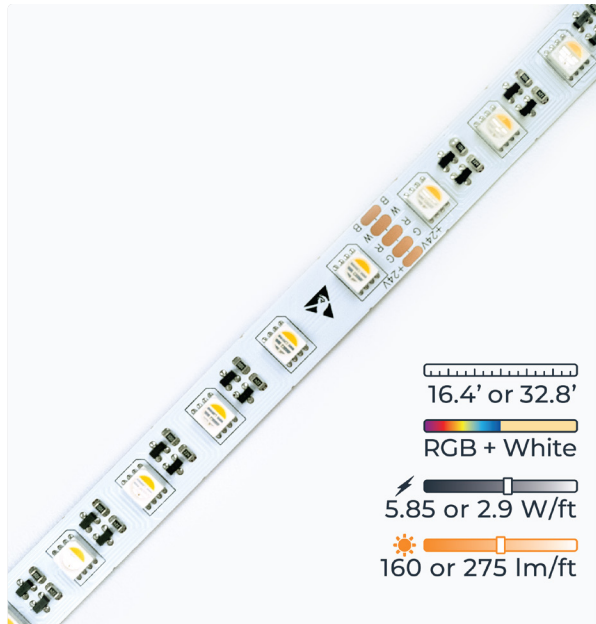

# Endless™ RGBW Color Changing Strip Light

### DESCRIPTION

Elevate your lighting projects with the Endless™ RGBW LED Strip Light—our most advanced and versatile strip yet. Featuring Integrated Chip (IC) technology, it allows easy runs up to 32 feet (10 meters), cutting down on time and costs compared to traditional Constant Voltage strips.

With advanced constant current tech, it delivers vibrant RGB color-changing effects and even light distribution. Producing up to 275 lumens per foot, it's ideal for accent lighting and detailed tasks. Compatible with non-dimmable power supplies and DC decoders/remotes, it's a seamless upgrade or replacement.

### PRODUCT SPECIFICATION CHART – 16.4' Reel | 32.8' Reel

PHYSICAL		PHOTOMETRIC	
Length	16.4' (5m)   32.8' (10m)	Max Luminous Flux	Up to 275 Lm/ft   Up to 160 Lm/ft
Width	1/2" (12mm)	Efficacy (Lumens per Watt)	70
Thickness	1/16" (2mm)	Beam Angle	120°
Diode Disbursement	7/16" (11.6mm)   1/2" (12mm)	RGB Wavelength Ranges	R: 620-625nm, G: 520-525nm, B: 465-470nm
Adhesive Backing	3M Adhesive Tape (300 LSE)	CRI	80+ (White Chip Only)
Weight	.35 lbs (0.13kg)   .61 lbs (.21 kg)	LED Color Options	2700K, 4000K, 6500K
Estimated Lifespan	50,000 Hours	ENVIRONMENTAL	
Cut Length	4" (100mm)	IP Rating	IP20
Warranty	5 Years	Suitable Uses	Dry Locations Only
ELECTRICAL		Max Operating Temp	-13°F to 140°F (-25°C to 60°C)
Input Voltage	24VDC	Max Storage Temp	-40°F to 176°F (-40°C to 80°C)
LED Type	SMD 5050 LED Chip	CONTROL	
LED Quantity	18 per foot (60 per meter)	Dimmable	Yes
Max Power Consumption	5.85 W/ft (19.2 W/m)   2.9 W/ft (9.5 W/m)	STANDARDS & CERTIFICATIONS	
Max Run Length	32.8' (10m)	UL/cUL Listed   RoHS   CE	