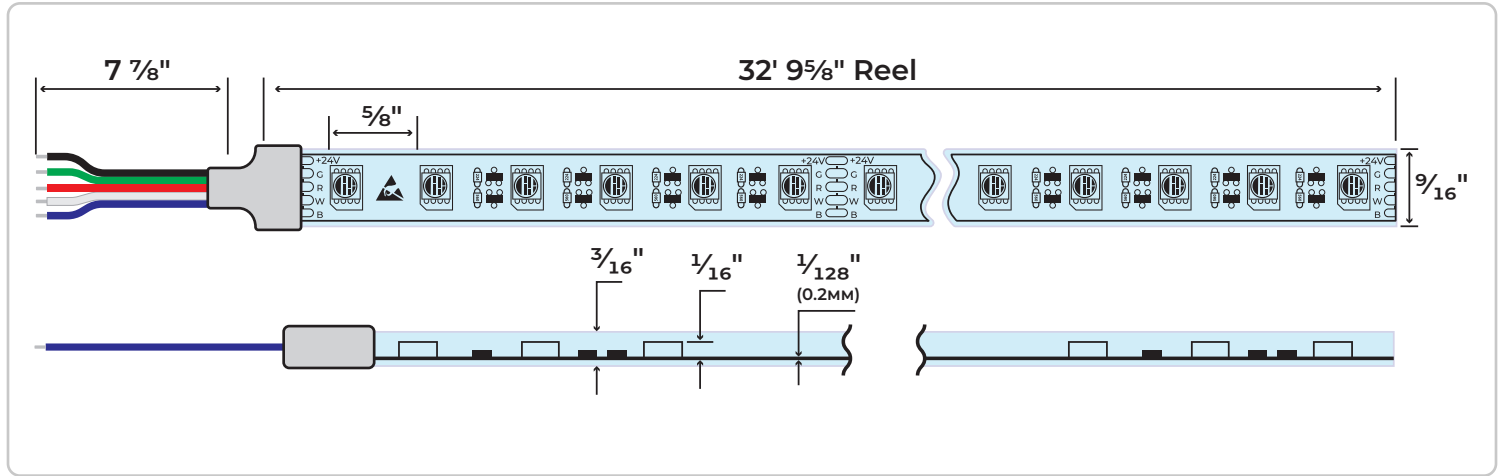

Endless™ RGBW Color Changing Strip Light

AL-SL-CC-RGBW

IP68 Waterproof

DESCRIPTION

Experience next-level lighting with our most advanced, versatile strip yet. The Endless™ RGBW LED Strip Light uses integrated chip (IC) tech for seamless, waterproof runs up to 32 feet (10 meters)—no voltage drop, no extra complexity, and no added time or cost like with constant voltage (CV) strips.

With constant current tech, it delivers 160 lumens per foot of bright, even light with vibrant RGBW color-changing. Perfect for accent, task, or custom lighting, the Endless™ RGBW Strip is built for performance and reliability. It works with standard non-dimmable power supplies and DC remotes/decoders, making it easy for upgrades or new installs.

KEY FEATURES

- Integrated Chip Technology*
- Constant Current*
- Extended Max Run Length*
- Waterproof IP68*

PRODUCT SPECIFICATION CHART | 32.8' Reel

PHYSICAL		PHOTOMETRIC	
Length	32.8" (10m)	Max Luminous Flux	Up to 160 Lm/ft
Width	9/16" (14mm)	Efficacy (Lumens per Watt)	70
Thickness	3/16" (5mm)	Beam Angle	120°
Diode Disbursement	1/2" (12mm)	RGB Wavelength Ranges	R: 620-625nm, G: 520-525nm, B: 465-470nm
Adhesive Backing	3M Adhesive Tape (300 LSE)	CRI	80+ (White Chip Only)
Weight	2.6 lbs (1.1 kg)	LED Color Options	3400K 5800K 10,000K
Estimated Lifespan		ENVIRONMENTAL	
Estimated Lifespan	50,000 Hours	IP Rating	IP68
Cut Length	4" (100mm)	Suitable Uses	Dry, Damp, & Wet Locations
Warranty	5 Years	Max Operating Temp	-13°F to 140°F (-25°C to 60°C)
ELECTRICAL		Max Storage Temp	-40°F to 176°F (-40°C to 80°C)
Input Voltage	24VDC	CONTROL	
LED Type	SMD 5050 LED Chip	Dimmable	Yes
LED Quantity	18 per foot (60 per meter)	STANDARDS & CERTIFICATIONS	
Max Power Consumption	2.9 W/ft (9.5 W/m)	UL/cUL Listed RoHS CE	
Max Run Length	32.8' (10m)		

TECHNICAL DRAWINGS

SKU BUILDER

AL-SL-CC-24 — — **IP20-60-10**

ENDLESS™ RGBW STRIP LIGHT LED LIGHT COLOR WATERPROOFING

- RGB3400 (RGB + Natural White)
- RGB5800 (RGB + Bright White)
- RGB10K (RGB + Ice White)