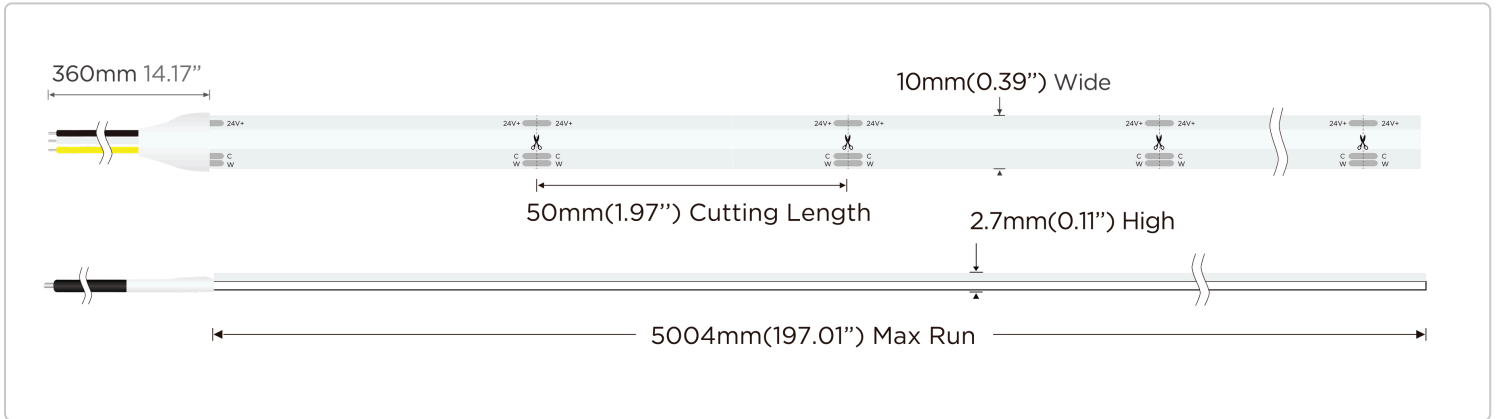

TECHNICAL DRAWINGS

SKU BUILDER

AL-SL-DL-CC-IP20-24-CCT

SUMMIT LED STRIP LIGHT – TUNABLE WHITE