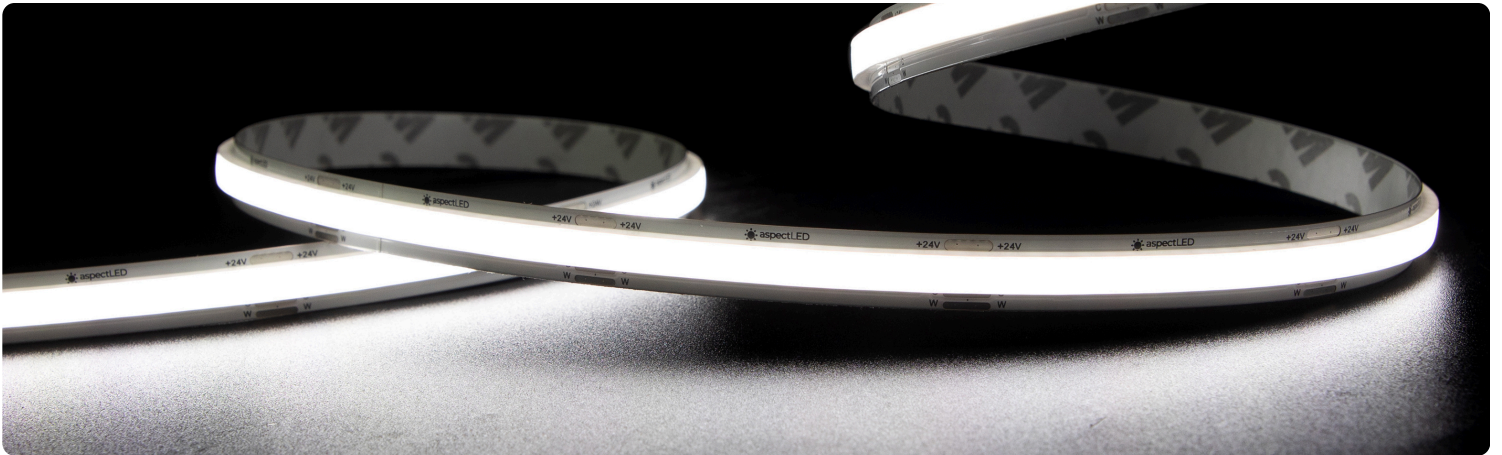

Find It Online!

Scan the link to check out our online product pages and discover more about your product.

For general information purposes only. Specifications, dimensions and construction not guaranteed and are subject to change without notice.