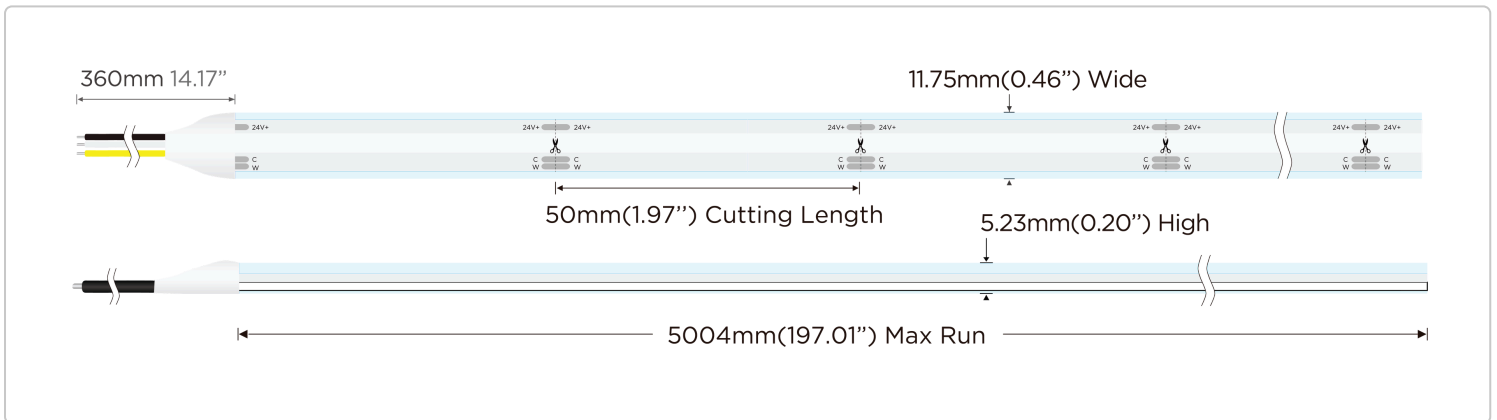

TECHNICAL DRAWINGS

SKU BUILDER

AL-SL-DL-CC-IP68-24-CCT

**SUMMIT LED STRIP LIGHT – TUNABLE WHITE,
WATERPROOF**