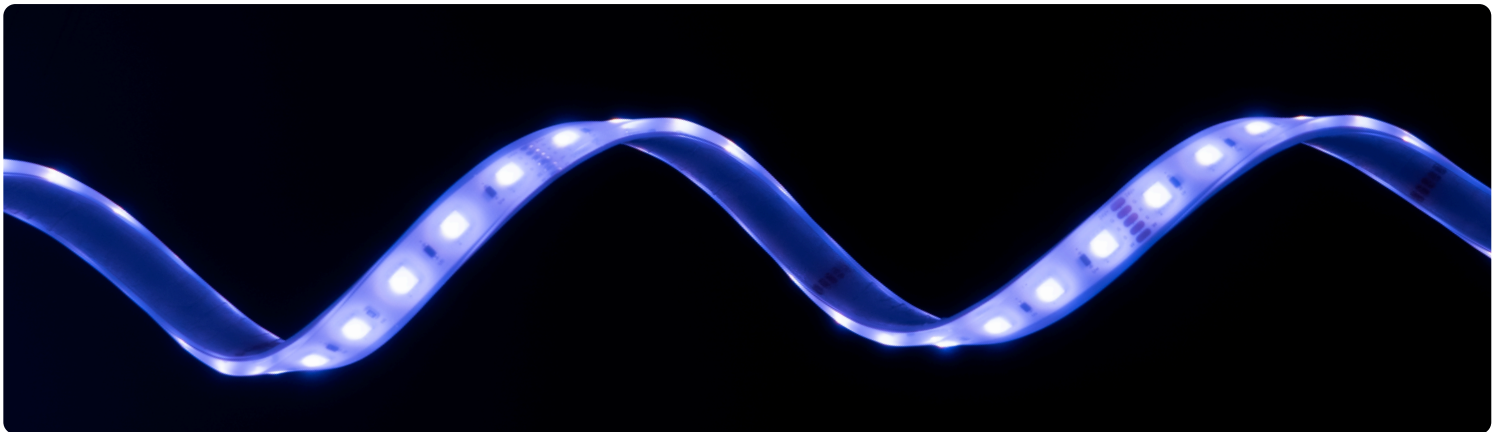

Find It Online!

Scan the link to check out our online product pages and discover more about your product.

For general information purposes only. Specifications, dimensions and construction not guaranteed and are subject to change without notice.