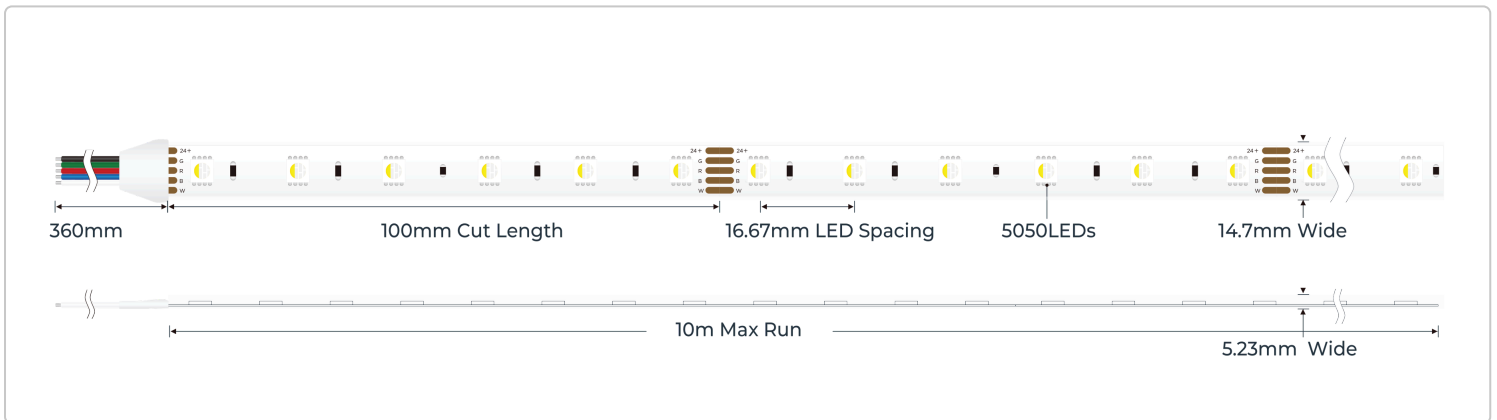

Endless RGBW Color Changing LED Strip Light

AL-SL-EN-CC-IP68-24-RGBW-32

Waterproof LED Strip Light

DESCRIPTION

The waterproof RGBW Endless™ LED Strip Light delivers smooth, even illumination for runs up to 32 feet (10 meters), with no dim spots or brightness loss. Fully submersible, it's ideal for wet environments both indoors and outdoors.

KEY FEATURES

Integrated Chip

32.8' Run Length

Constant Current

Waterproof IP68

PRODUCT SPECIFICATION CHART

PHYSICAL		ELECTRICAL	
Reel Length	32.8' (10m)	Input Voltage	24VDC
Width	0.579" (14.7mm)	LED Type	SMD 5050
Height	0.206" (5.23mm)	LED Quantity	18 LED's/ft (60 LED'S/M)
Cut Length	3.94" (100mm)	Max Power Consumption	2.89W/ft (9.5W/m)
Adhesive Backing	Yes	Max Run Length	32.8' (10m)
Mounting method	Adhesive Tape, Mounting Straps	Compatible Connectors	N/A
Average Lifespan	50,000 Hours	ENVIRONMENTAL	
Warranty	3 years	IP Rating	IP68
PHOTOMETRIC		Suitable Uses	Dry, Damp, Wet
CRI	90	Max Operating Temperatures	-4 - 122° F (-20 - 50° C)
Max Luminous Flux	Up to 165 Lumens/ft (533 Lumens/m)	Max Storage Temperatures	-22 - 176° F (-30 - 80° C)
Efficacy (lumens per watt)	57 Lumens/Watt	CONTROL	
Beam Angle	120°	Dimmable	Yes
LED Color Options	RGB + 2700K, RGB + 3000K, RGB + 4000K, RGB + 6000K	CV or CC or SPI or DMX?	Constant Current
RGB Wavelength Ranges	See Photometric Report	STANDARDS/CERTS	
		CE UL RoHS LM80	

TECHNICAL DRAWINGS

SKU BUILDER

AL-SL-EN-CC-IP68-24

ENDLESS RGBW COLOR CHANGING
STRIP LIGHT - WATERPROOF

RGBW

WHITE COLOR OPTION

RGB27 | RGB + 2700K WHITE
RGB30 | RGB + 3000K WHITE
RGB40 | RGB + 4000K WHITE
RGB60 | RGB + 6000K WHITE