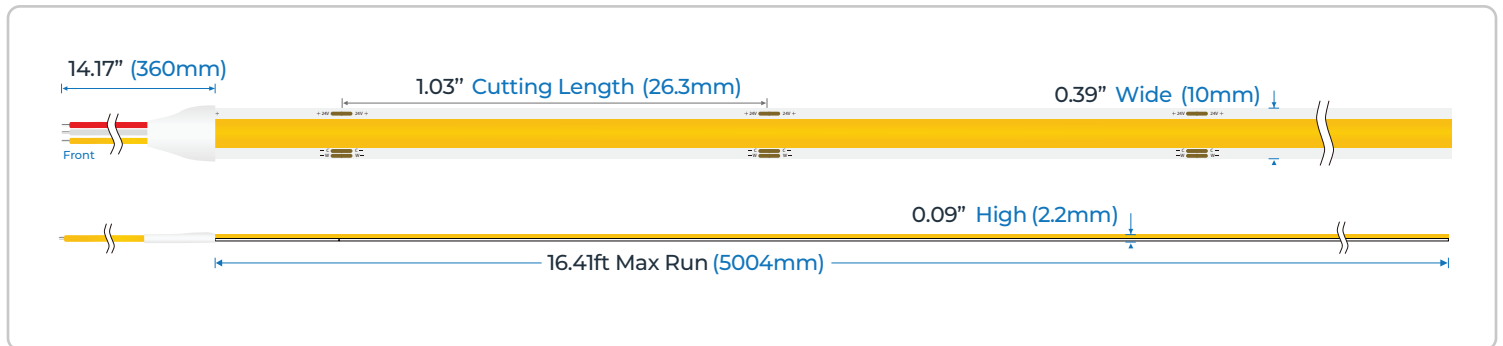

Designed for visible installations, this strip light creates a clean, uninterrupted line of light and delivers 90+ CRI for accurate, natural color rendering. It is compatible with dimmable power supplies for full brightness control. With a flexible construction and a wide 180° beam angle, the strip easily conforms to a variety of layouts and contours, and its cuttable design every 1.03" (26.3mm) allows for precise, custom installations.

KEY FEATURES

Tunable White	Dotless COB	Reduced Glare	CRI 90	IP20

PRODUCT SPECIFICATION CHART

PHYSICAL		ELECTRICAL	
Reel Length	16.4' (5m)	Input Voltage	24VDC
Strip Width	0.394" (10mm)	LED Type	COB
Strip Height	0.09" (2.2mm)	LED Quantity	186 LED's/ft (608 LED's/m)
Cut Length	1.03" (26.3mm)	Max. Power Consumption	4.27W/ft (14W/m)
# Addressable Sections	N/A	Max Run Length	16.4' (5m)
Adhesive Backing	Yes	Compatible Connectors	AL-SL-CN-LT-JUMPER-1 AL-SL-CN-LT-PIGTAIL-1 AL-SL-CN-LRC-SPLICE-1
Mounting Method	Adhesive Backing	PHOTOMETRIC	
Weight	0.4 lbs (0.2 kg)	CRI	90
Avg. Lifespan	50,000 Hours	Max Luminous Flux	Up to 427 Lumens/ft (1400 Lumens/m)
Warranty	3 Years	Efficacy (Lumens/Watt)	Up to 100 Lumens/Watt
ENVIRONMENTAL		Beam Angle	180
IP Rating	IP20	LED Color Options	CCT (2700K-6500K)
Suitable Uses	Dry, Indoor	CONTROL	
Max. Operating Temps	-4 - 122° F (-20 - 50° C)	Dimmable	Yes
Max. Storage Temps	-22 - 176° F (-30 - 80° C)	CC CV SPI DMX	Constant Voltage
STANDARDS & CERTIFICATIONS		IC Type	N/A
CE UL RoHS LM80			

TECHNICAL DRAWINGS

SKU BUILDER

AL-SL-LN-IP20-24-CCT

DOTLESS™ TUNABLE WHITE LED STRIP

Find It Online!

Scan the link to check out our online product pages and discover more about your product.

For general information purposes only. Specifications, dimensions and construction not guaranteed and are subject to change without notice.