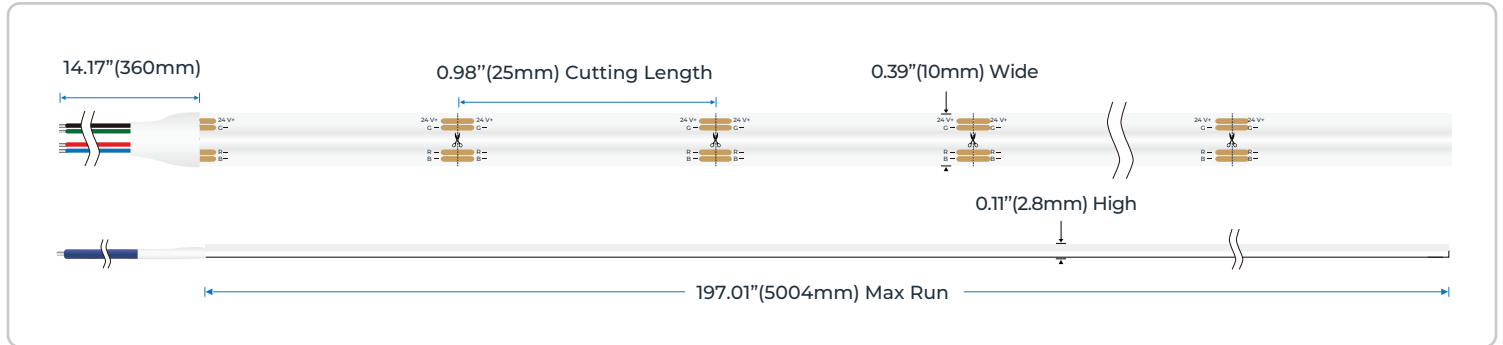

TECHNICAL DRAWINGS

SKU BUILDER

AL-SL-LN-IP20-24-RGB

DOTLESS™ RGB LED STRIP