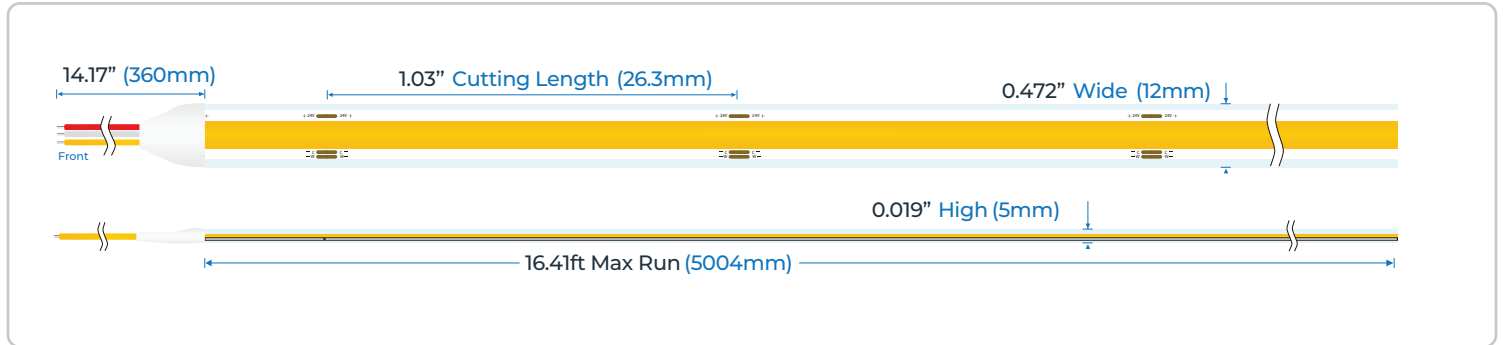

TECHNICAL DRAWINGS

SKU BUILDER

AL-SL-LN-IP68-24-CCT

DOTLESS™ TUNABLE WHITE WATERPROOF LED STRIP