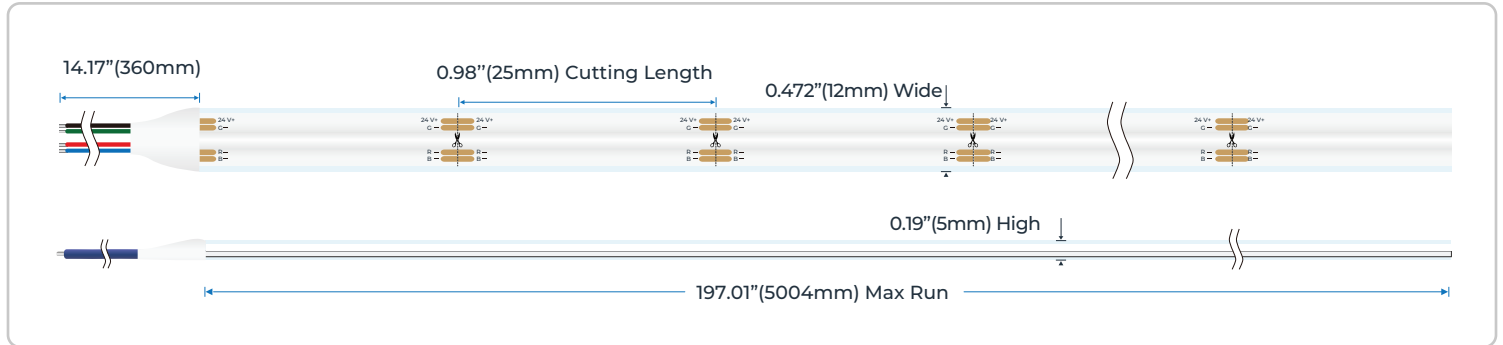

TECHNICAL DRAWINGS

SKU BUILDER

AL-SL-LN-IP68-24-RGB

DOTLESS™ RGB WATERPROOF LED STRIP