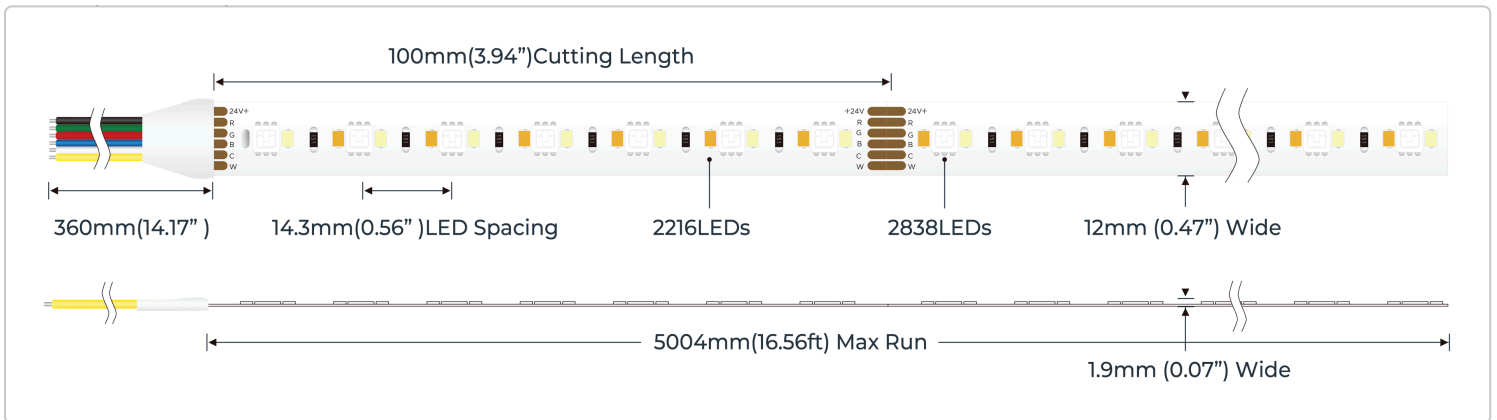

Create millions of color combinations or dial in the perfect warm or cool white to suit any space. Featuring a flexible construction and a wide 120° beam angle, this strip easily adapts to a variety of layouts and contours. With cut points every 3.93" (100mm), it allows for clean, accurate customization, making it an ideal solution for dynamic, multi-color lighting applications.

KEY FEATURES

Dynamic Color

16.4' Run Length

CRI 90

IP20

PRODUCT SPECIFICATION CHART

PHYSICAL		ELECTRICAL	
Reel Length	16.4' (5m)	Input Voltage	24VDC
Width	0.472" (12mm)	LED Type	2835+2022x
Height	0.07" (1.9mm)	LED Quantity	64 LED's/ft (210 LED's/m)
Cut Length	3.93" (100mm)	Max Power Consumption	4.5W/ft (15W/m)
Adhesive Backing	Yes	Max Run Length	16.4' (5m)
Mounting method	Adhesive Tape	Compatible Connectors	AL-SL-CN-RGB CCT-SPLICE AL-SL-CN-RGB CCT-PIGTAIL AL-SL-CN-RGB CCT-JUMPER
Average Lifespan	50,000 Hours	ENVIRONMENTAL	
Warranty	5 years	IP Rating	IP20
PHOTOMETRIC		Suitable Uses	Dry, Indoor
CRI	90	Max Operating Temperatures	-4 - 122° F (-20 - 50° C)
Max Luminous Flux	R: Up to 30.48 Lm/ft G: Up to 91.46 Lm/ft B: Up to 18.29 Lm/ft 2700K: Up to 103.65 Lm/ft 6000K: Up to 109.75 Lm/ft	Max Storage Temperatures	-22 - 176° F (-30 - 80° C)
Efficacy (lumens per watt)	R: 6 Lm/Watt G: 20 Lm/Watt B: 4 Lm/Watt 2700K: 22 Lm/Watt 6000K: 24 Lm/Watt	CONTROL	
Beam Angle	120	Dimmable	Yes
LED Color Options	RGB+2700K+6000K	CV or CC or SPI or DMX?	Constant Voltage
RGB Wavelength Ranges	See Photometric Report	STANDARDS/CERTS	
		CE UL RoHS LM80	

TECHNICAL DRAWINGS

SKU BUILDER

AL-SL-PM-IP20-24-RGB CCT

PRISM RGB CCT LED STRIP LIGHT

Find It Online!

Scan the link to check out our online product pages and discover more about your product.

For general information purposes only. Specifications, dimensions and construction not guaranteed and are subject to change without notice.