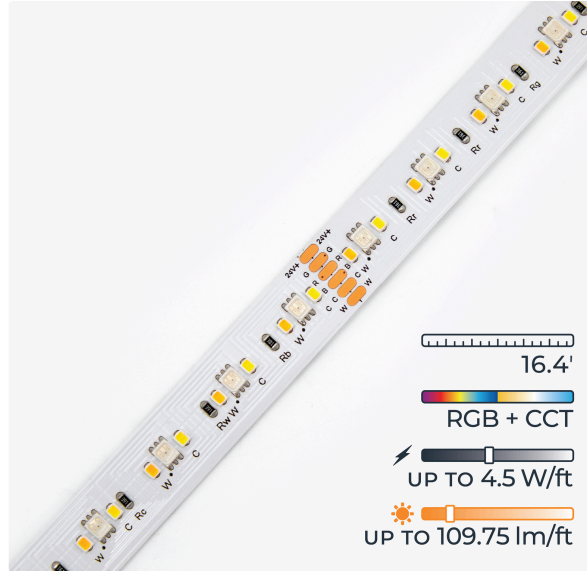

Prism LED Strip Light - RGB CCT

AL-SL-PM-IP20-24-RGB CCT

Full Color Spectrum LED Strip Light

DESCRIPTION

Experience complete lighting control with the Prism RGB CCT LED Strip Light. Designed for precise adjustment of both color temperature and brightness, it delivers smooth, independent dimming from 1-100% along with full RGB CCT tuning. Enjoy the flexibility of vibrant RGB color plus tunable white light ranging from 2700K to 6000K, all in one strip.

Create millions of color combinations or dial in the perfect warm or cool white to suit any space. Featuring a flexible construction and a wide 120° beam angle, this strip easily adapts to a variety of layouts and contours. With cut points every 3.93" (100mm), it allows for clean, accurate customization, making it an ideal solution for dynamic, multi-color lighting applications.

KEY FEATURES

Dynamic Color

16.4' Run Length

CRI 90

IP20

PRODUCT SPECIFICATION CHART

PHYSICAL		ELECTRICAL	
Reel Length	16.4' (5m)	Input Voltage	24VDC
Width	0.472" (12mm)	LED Type	2835+2022x
Height	0.07" (1.9mm)	LED Quantity	64 LED's/ft (210 LED's/m)
Cut Length	3.93" (100mm)	Max Power Consumption	4.5W/ft (15W/m)
Adhesive Backing	Yes	Max Run Length	16.4' (5m)
Mounting method	Adhesive Tape	Compatible Connectors	AL-SL-CN-RGB CCT-SPLICE AL-SL-CN-RGB CCT-PIGTAIL AL-SL-CN-RGB CCT-JUMPER
Average Lifespan	50,000 Hours	ENVIRONMENTAL	
Warranty	5 years	IP Rating	IP20
PHOTOMETRIC		Suitable Uses	Dry, Indoor
CRI	90	Max Operating Temperatures	-4 - 122° F (-20 - 50° C)
Max Luminous Flux	R: Up to 30.48 Lm/ft G: Up to 91.46 Lm/ft B: Up to 18.29 Lm/ft 2700K: Up to 103.65 Lm/ft 6000K: Up to 109.75 Lm/ft	Max Storage Temperatures	-22 - 176° F (-30 - 80° C)
Efficacy (lumens per watt)	R: 6 Lm/Watt G: 20 Lm/Watt B: 4 Lm/Watt 2700K: 22 Lm/Watt 6000K: 24 Lm/Watt	CONTROL	
Beam Angle	120	Dimmable	Yes
LED Color Options	RGB+2700K+6000K	CV or CC or SPI or DMX?	Constant Voltage
RGB Wavelength Ranges	See Photometric Report	STANDARDS/CERTS	
		CE UL RoHS LM80	