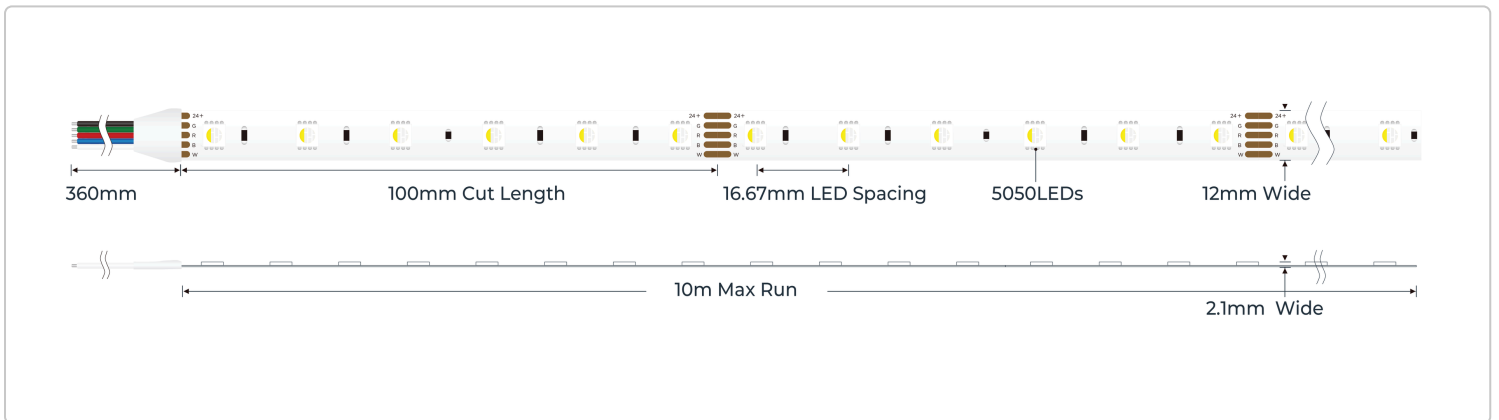

TECHNICAL DRAWINGS

SKU BUILDER

AL-SL-W4-IP20-24

WIDELINE RGBW STRIP LIGHT

WHITE COLOR OPTION

RGB27 | RGB + 2700K WHITE

RGB30 | RGB + 3000K WHITE

RGB40 | RGB + 4000K WHITE

RGB60 | RGB + 6000K WHITE