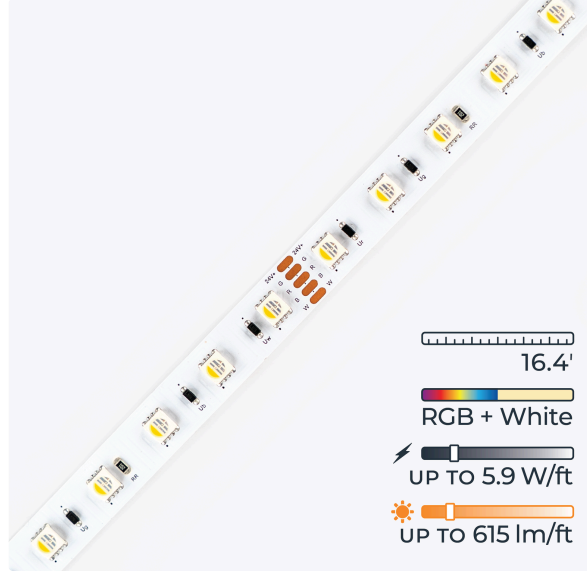

WideLine LED Strip Light – RGBW

AL-SL-W4-IP20-24

Non-Waterproof + Color Changing LED Strip Light

DESCRIPTION

The WideLine LED Strip Light RGBW Color Changing combines vibrant RGB color with a dedicated white channel for both decorative and functional lighting. Create millions of colors while achieving clean, usable 90+ CRI white light for accent or task applications. Featuring SMD 5050 LEDs, this strip delivers consistent brightness up to 615.67 lumens per foot with smooth color blending. Fully compatible with dimmable power supplies, it allows you to easily adjust brightness to match any mood or task.

A flexible design and wide 120° beam angle provide uniform, even illumination across a variety of applications. The strip works seamlessly with RGBW controllers for dimming, color control, and scene setting, and can be cut every 3.94" (100mm) for easy customization in cabinets, coves, and displays.

KEY FEATURES

- 

4" Cut Length
- 

CRI 90
- 

Non-Waterproof
- 

RGBW

PRODUCT SPECIFICATION CHART

PHYSICAL		ELECTRICAL	
Reel Length	16.4' (5m)	Input Voltage	24VDC
Width	0.472" (12mm)	LED Type	SMD 5050
Height	0.083" (2.1mm)	LED Quantity	18 LED's/ft (60 LED's/m)
Cut Length	3.94" (100mm)	Max Power Consumption	5.90W/ft (19.2W/m)
Adhesive Backing	Yes	Max Run Length	16.4' (5m)
Mounting method	Adhesive Tape	Compatible Connectors	AL-SL-CN-WRGBW-JUMPER-1 AL-SL-CN-WRGBW-PIGTAIL-1 AL-SL-CN-WRGBW-SPLICE-1
Average Lifespan	50,000 Hours	ENVIRONMENTAL	
Warranty	3 years	IP Rating	IP20
PHOTOMETRIC		Suitable Uses	Dry, Indoor
CRI	90	Max Operating Temperatures	-4 - 122° F (-20 - 50° C)
Max Luminous Flux	Up to 615.67 Lumens/ft (2020 Lumens/m)	Max Storage Temperatures	-22 - 176° F (-30 - 80° C)
Efficacy (lumens per watt)	Up to 105.21 Lumens/Watt	CONTROL	
Beam Angle	120°	Dimmable	Yes
LED Color Options	RGB + 2700K, RGB + 3000K, RGB + 4000K, RGB + 6000K	STANDARDS/CERTS	
RGB Wavelength Ranges	See Photometric Report	CE UL RoHS LM80	