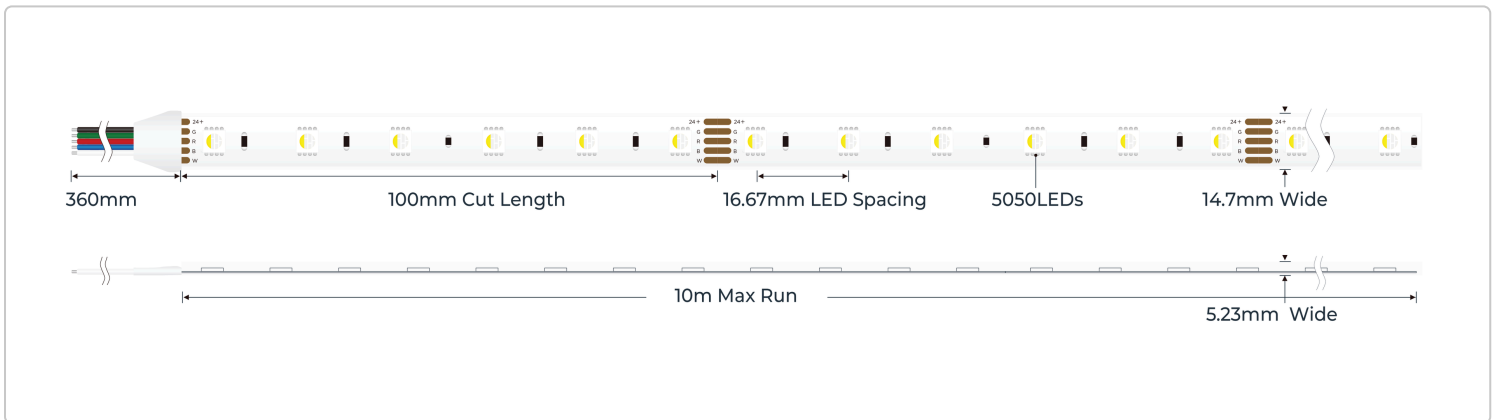

TECHNICAL DRAWINGS

SKU BUILDER

AL-SL-W4-IP68-24

WATERPROOF WIDELINE RGBW STRIP LIGHT

WHITE COLOR OPTION

- **RGB27** | RGB + 2700K WHITE
- **RGB30** | RGB + 3000K WHITE
- **RGB40** | RGB + 4000K WHITE
- **RGB60** | RGB + 6000K WHITE