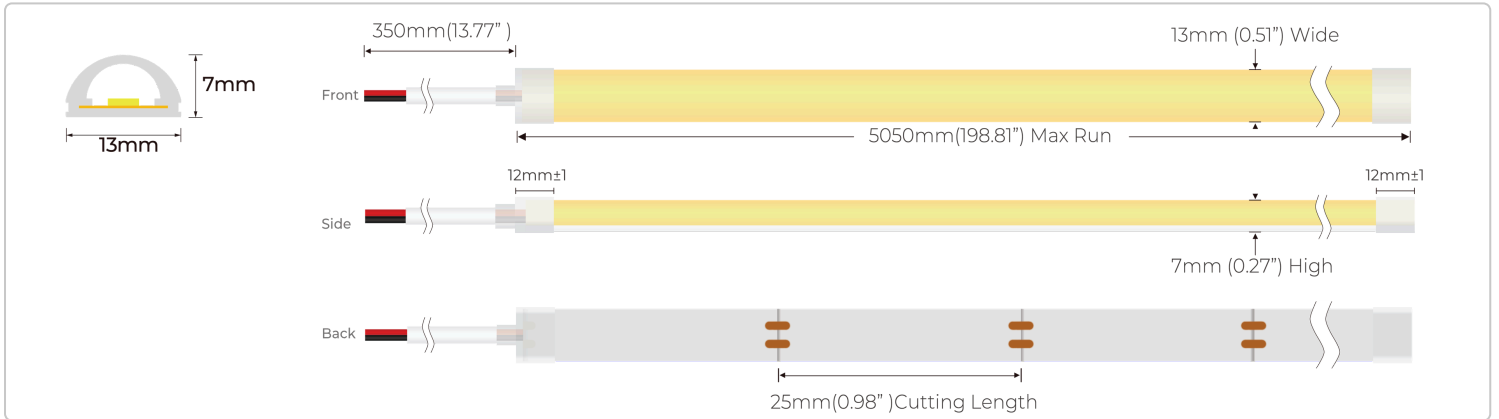

TECHNICAL DRAWINGS

SKU BUILDER

AL-NF-SA-1307-24

SAUNA NEON LIGHT

WHITE COLOR OPTION

27 | 2700K WARM WHITE

30 | 3000K SOFT WHITE