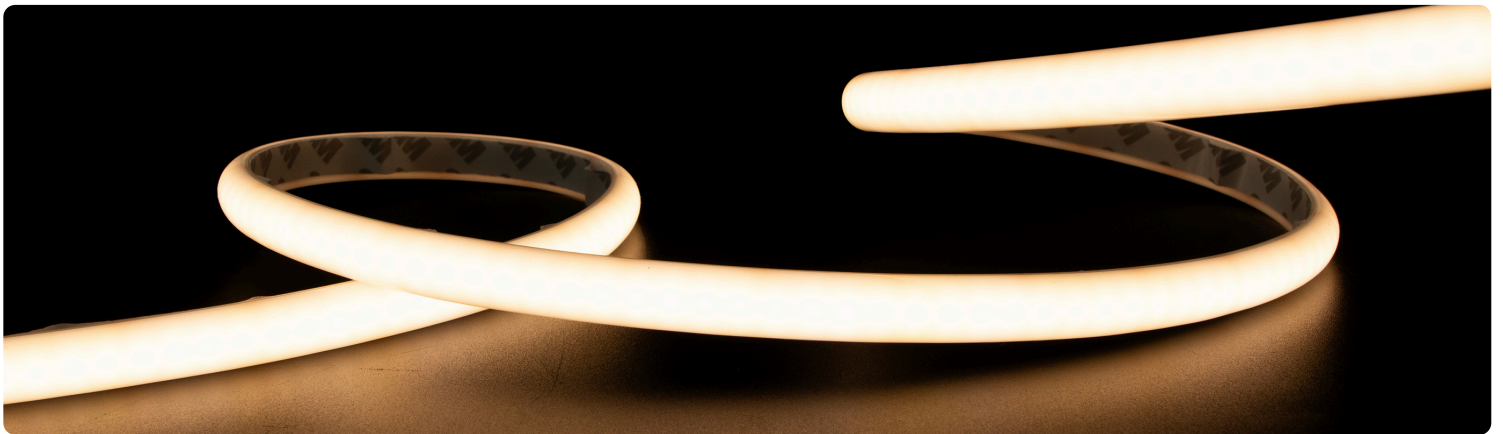

Find It Online!

Scan the link to check out our online product pages and discover more about your product.

For general information purposes only. Specifications, dimensions and construction not guaranteed and are subject to change without notice.