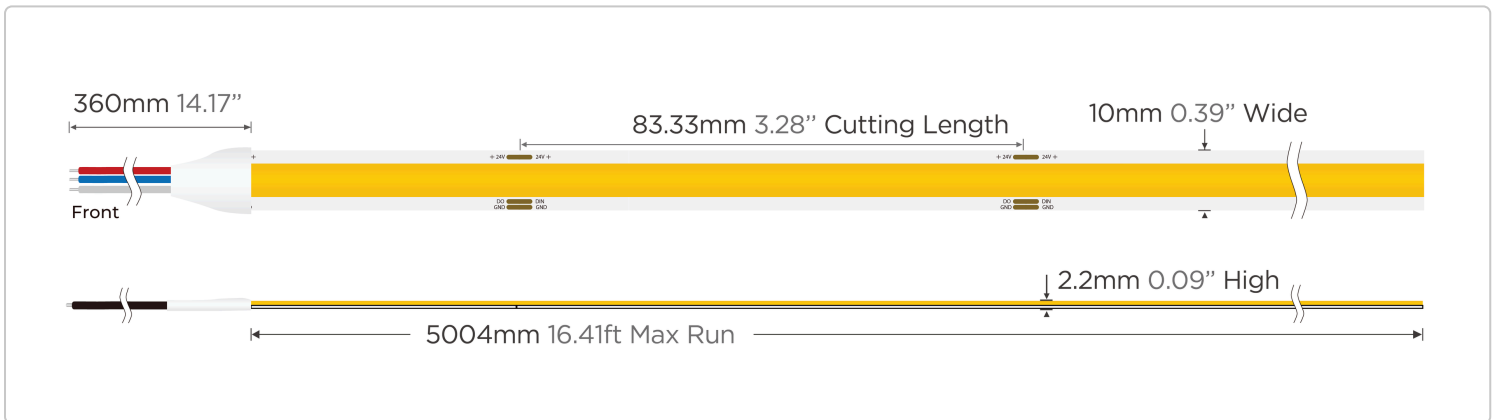

TECHNICAL DRAWINGS

SKU BUILDER

AL-SL-AD-SPI-IP20-24-3K

DOTLESS™ STRIP LIGHT - SPI ADDRESSABLE