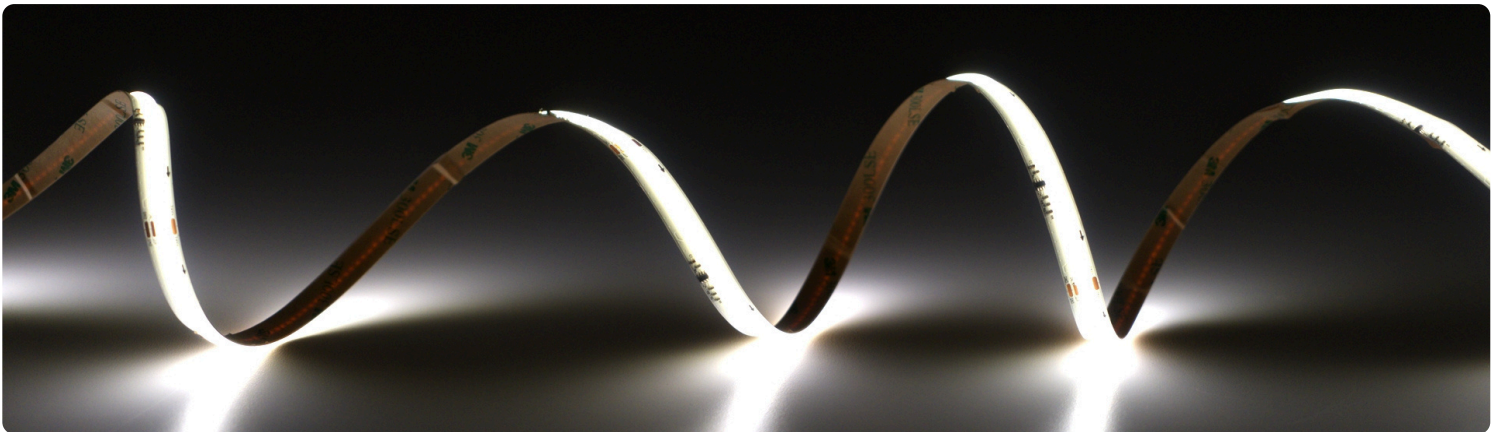

Find It Online!

Scan the link to check out our online product pages and discover more about your product.

For general information purposes only. Specifications, dimensions and construction not guaranteed and are subject to change without notice.