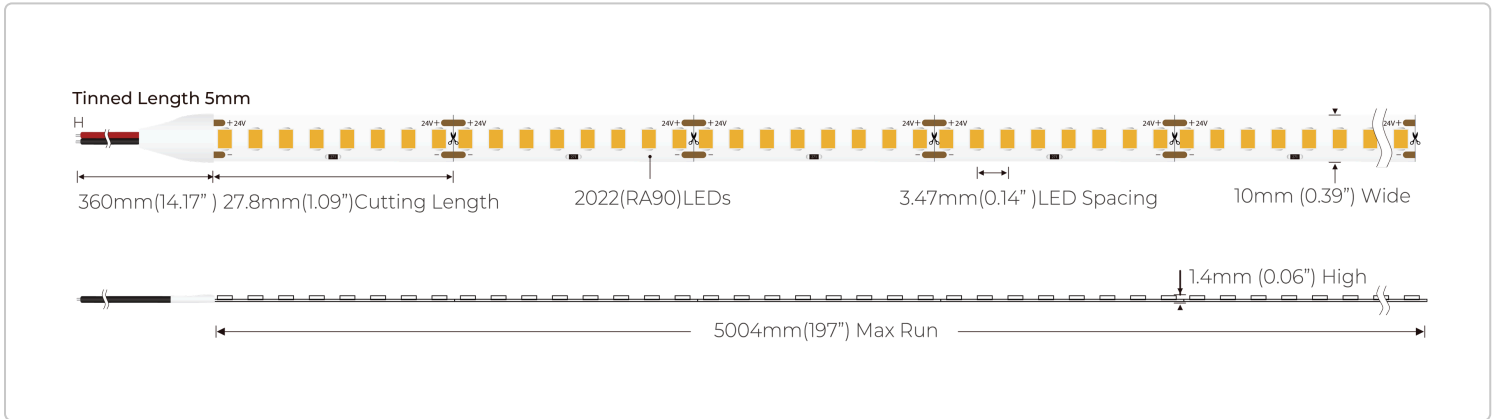

With output up to 700 lumens per foot and 165 lumens per watt, it provides powerful, efficient illumination for performance-driven environments. Available in color temperatures from 2700K to 6000K, it provides consistent color matching across projects. Ultra-small 1.09" cut intervals allow for precise layouts with minimal waste, while optimization for shallow aluminum channels ensures clean, professional results in tight spaces.

KEY FEATURES

- 
700 Lm/Ft
- 
CRI 90
- 
High Efficacy
- 
1.09" Cut Length

PRODUCT SPECIFICATION CHART

| PHYSICAL | | ELECTRICAL | |
|----------------------------|--|-----------------------|--|
| Reel Length | 16.4' (5m) | Input Voltage | 24VDC |
| Width | 0.393" (10mm) | LED Type | 2022x |
| Height | 0.08" (2.1mm) | LED Quantity | 87 LED's/ft (288 LED's/m) |
| Cut Length | 1.09" (27.8mm) | Max Power Consumption | 4.5W/ft (15W/m) |
| Adhesive Backing | Yes | Max Run Length | 16.4' (5m) |
| Mounting method | Adhesive Tape | Compatible Connectors | AL-SL-CN-W-SPLICE / AL-SL-CN-W-PIGTAIL AL-SL-CN-W-JUMPER / AL-SL-CN-W-ANGLESPLICE-1 AL-SL-CN-W-TSPLICE |
| Average Lifespan | 50,000 Hours | ENVIRONMENTAL | |
| Warranty | 5 years | IP Rating | IP20 |
| PHOTOMETRIC | | Suitable Uses | Dry, Indoor |
| CRI | 90 | Max Operating Temp | -4 - 122° F (-20 - 50° C) |
| Max Luminous Flux | Up to 754.57 Lumens/ft (2475 Lumens/m) | Max Storage Temp | -22 - 176° F (-30 - 80° C) |
| Efficacy (lumens per watt) | Up to 165 Lumens/Watt | CONTROL | |
| Beam Angle | 120° | Dimmable | Yes |
| LED Color Options | 2700K, 3000K, 3500K, 4000K, 6000K | CV/CC/SPI/DMX | Constant Voltage |
| RGB Wavelength Ranges | N/A | STANDARDS/CERTS | |
| | | CE UL RoHS LM80 | |

TECHNICAL DRAWINGS

SKU BUILDER

AL-SL-AR-IP20-24

ARCHITECT LED STRIP LIGHT -
STATIC WHITE

WHITE COLOR OPTION

- 27K | 2700K WHITE
- 3K | 3000K WHITE
- 35K | 3500K WHITE
- 4K | 4000K WHITE
- 6K | 6000K WHITE

Find It Online!