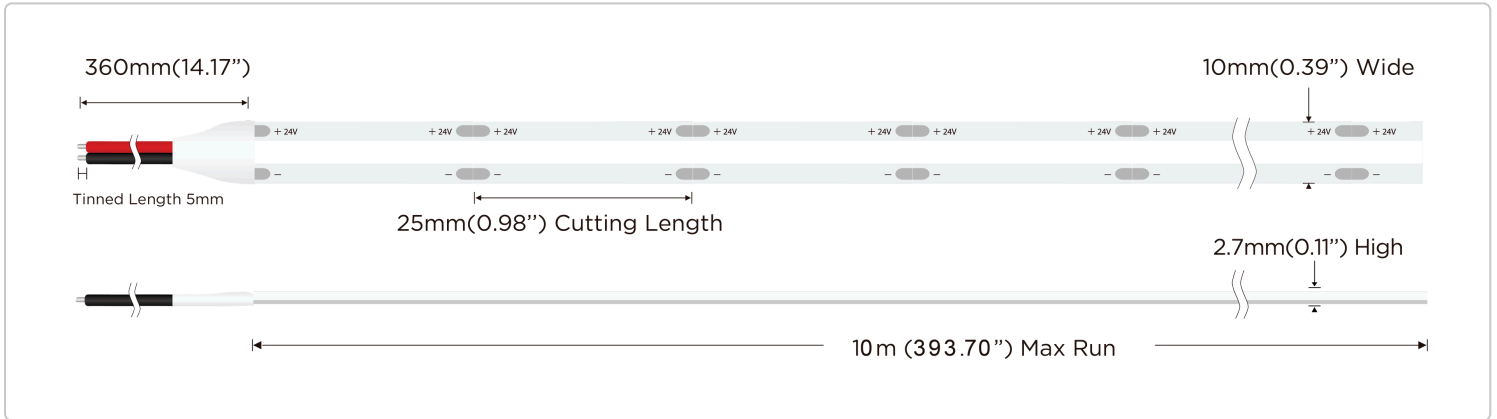

Summit LED Strip Light - Static White - 32ft

AL-SL-DL-CC-IP20-24-32

Single Color, Non-Waterproof, Long Max Run

DESCRIPTION

Summit Strip Lights are the ultimate choice for seamless accent lighting. Summit creates a clean, continuous line of light with no visible diodes and no diffusion lens required. Advanced CSP technology delivers smooth, even illumination while improving efficiency and long term reliability. With Integrated Chip (IC) technology, you can install continuous runs up to 32 feet without voltage drop, saving time, labor, and materials compared to traditional Constant Voltage strips.

KEY FEATURES

Up to 600 Lumens/foot

CRI 90+

CSP Illumination

IP20 Non-Waterproof

PRODUCT SPECIFICATION CHART

PHYSICAL		ELECTRICAL	
Reel Length	32.8' (10m)	Input Voltage	24VDC
Width	0.393" (10mm)	LED Type	2022x
Height	0.11" (2.7mm)	LED Quantity	85 LED's/ft (280 LED's/m)
Cut Length	0.98" (25mm)	Max Power Consumption	2.9W/ft (9.6W/m)
Adhesive Backing	Yes	Max Run Length	32.8' (10m)
Mounting method	Adhesive Tape	Compatible Connectors	AL-SL-CN-DLS-SPLICE / AL-SL-CN-DLS-PIGTAIL AL-SL-CN-DLS-JUMPER / AL-SL-CN-DLS-ANGLESPLICE
Average Lifespan	50,000 Hours	ENVIRONMENTAL	
Warranty	5 years	IP Rating	IP20
PHOTOMETRIC		Suitable Uses	Dry, Indoor
CRI	90	Max Operating Temp	-4 - 122° F (-20 - 50° C)
Max Luminous Flux	Up to 341.46 Lumens/ft (1120 Lumens/m)	Max Storage Temp	-22 - 176° F (-30 - 80° C)
Efficacy (lumens per watt)	Up to 117 Lumens/Watt	CONTROL	
Beam Angle	180°	Dimmable	Yes
LED Color Options	2700K, 3000K, 4000K, 6000K	CV/CC/SPI/DMX	Constant Current
RGB Wavelength Ranges	N/A	STANDARDS/CERTS	CE UL RoHS LM80

TECHNICAL DRAWINGS

SKU BUILDER

AL-SL-DL-CC-IP20-24

SUMMIT LED STRIP LIGHT
STATIC WHITE - 32FT

32

32 FOOT MAX RUN

WHITE COLOR OPTION

- 27K | 2700K WHITE
- 3K | 3000K WHITE
- 4K | 4000K WHITE
- 6K | 6000K WHITE