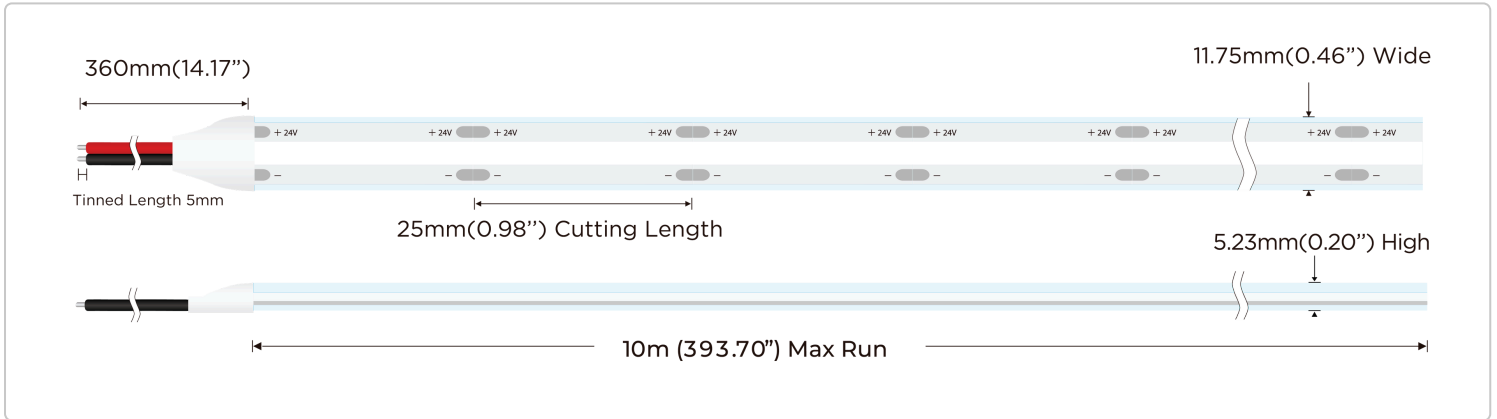

TECHNICAL DRAWINGS

SKU BUILDER

AL-SL-DL-CC-IP68-24

**SUMMIT LED STRIP LIGHT - STATIC
WHITE, 32FT, WATERPROOF**

LED LIGHT COLOR

27K - 2700K
3K - 3000K
4k - 4000K
6K - 6000K

32

MAX RUN LENGTH

32ft Extended Run