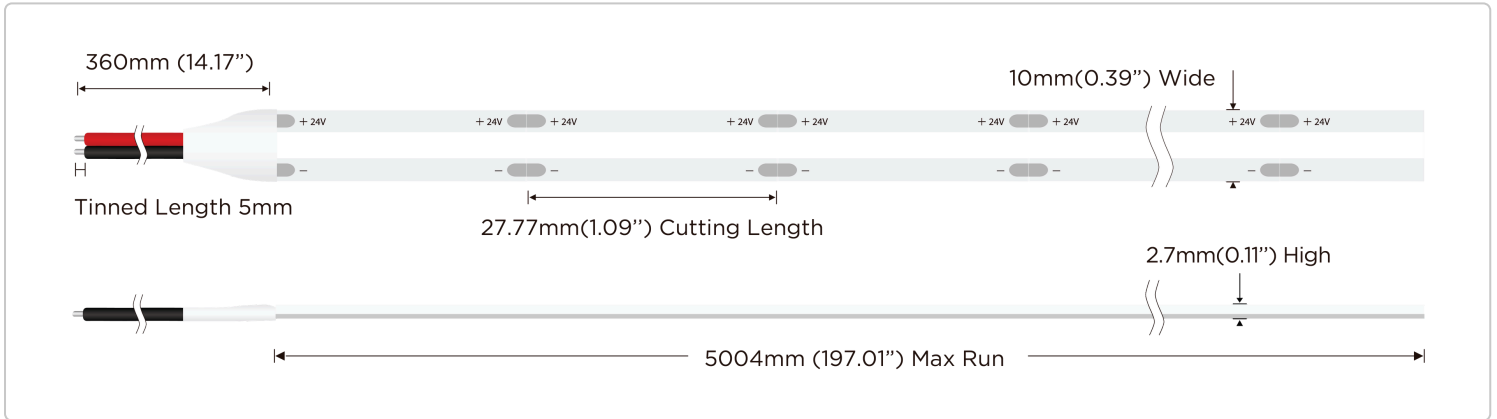

TECHNICAL DRAWINGS

SKU BUILDER

AL-SL-DL-IP20-24

**SUMMIT LED STRIP LIGHT
- STATIC WHITE**

WHITE COLOR OPTION

- **27K** | 2700K WHITE
- **3K** | 3000K WHITE
- **35K** | 3500K WHITE
- **4K** | 4000K WHITE
- **6K** | 6000K WHITE