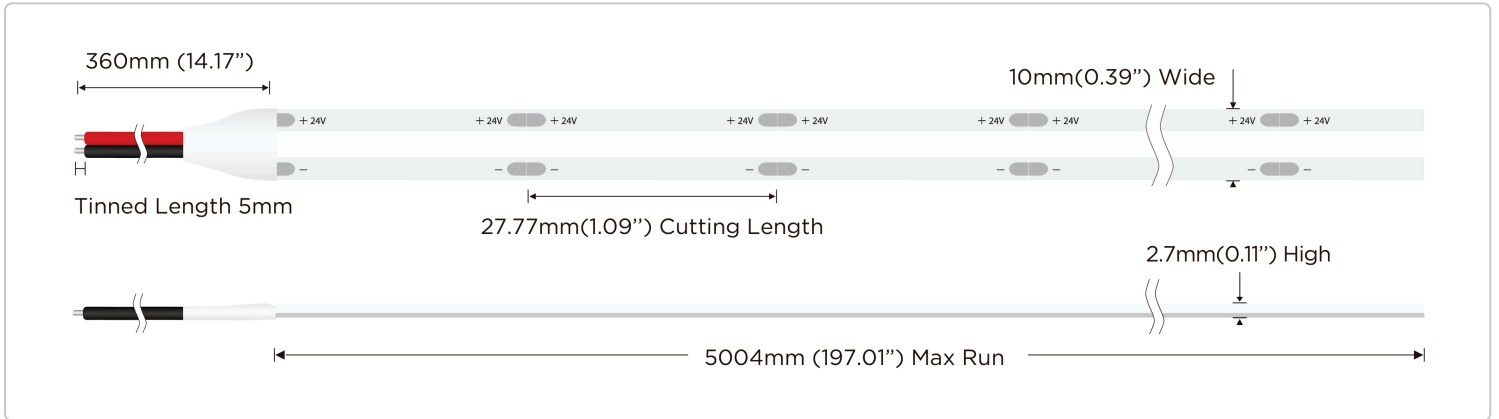

TECHNICAL DRAWINGS

SKU BUILDER

AL-SL-DL95-IP20-24

SUMMIT LED STRIP LIGHT - CRI 95

WHITE COLOR OPTION

- 27K | 2700K WHITE
- 3K | 3000K WHITE
- 4K | 4000K WHITE
- 6K | 6000K WHITE