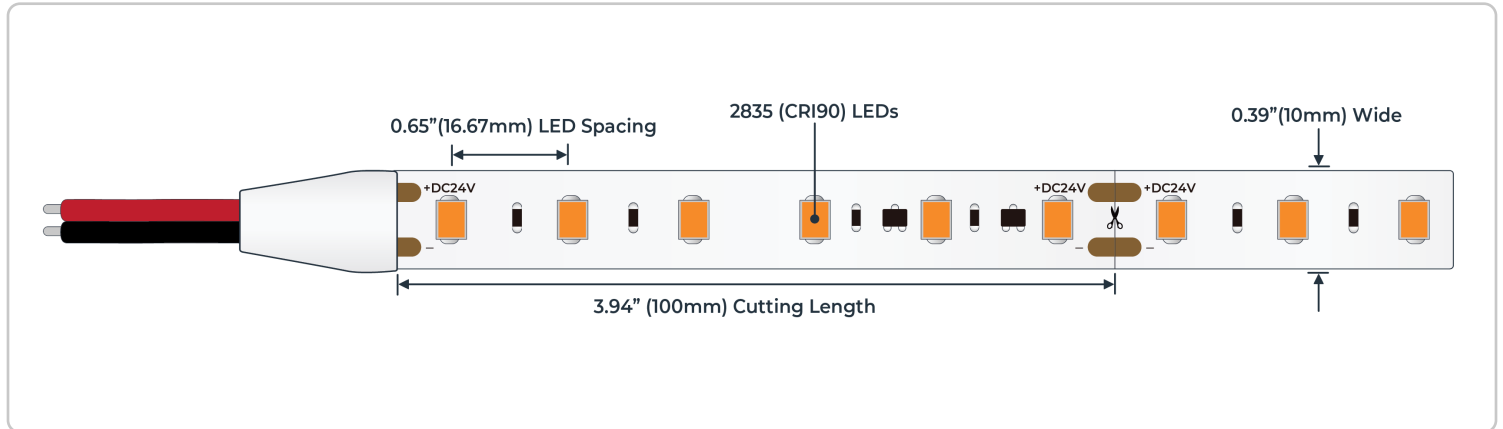

Each cut section regulates its own current for uniform brightness from end to end. Available in four color temperatures, these strips offer a tailored solution for any space. Compatible with non-dimmable power supplies and DC decoders/remotes, installation and upgrades are quick and hassle-free.

### KEY FEATURES

-   
**Max Run Length 98'**
-   
**Lower Labor & Material Costs**
-   
**Constant Current**
-   
**Integrated Chip**

### PRODUCT SPECIFICATION CHART

PHYSICAL		PHOTOMETRIC	
Dimensions	Up to 98.4' Long (30m)	CRI	90
	.39" Wide (10mm)	Max Luminous Flux	Up to 75 Lumens/ft (255/m)
Cut Length	3.93" (100mm)	Efficacy (lumens per watt)	Up to 84.62 Lm/Watt
Adhesive Backing	Yes	Beam Angle	119.5°
Mounting Method	Adhesive	LED Color Options	2700K, 3000K, 4000K, 6000K
Weight	1.4 lbs (0.6 kg)	ENVIRONMENTAL	
Average Lifespan	50,000 Hours	IP Rating	IP20
Warranty	3 Years	Suitable Uses	Dry, Indoor
ELECTRICAL		Max Operating Temp	-20°C to 50°C (-4°F to 122°F)
Input Voltage	24VDC	Max Storage Temp	-30°C to 80°C (-22°F to 176°F)
LED Type	SMD 2835 LED Chip	CONTROL	
LED Quantity	18 per foot (60 per meter)	Dimmable	Yes
Max Power Consumption	0.91W/ft (3W/m)	STANDARDS & CERTIFICATIONS	
Max Run Length	98.4' (30m)	CE   UL   RoHS   LM80	
Compatible Connectors	10mm Single Color Connectors		

TECHNICAL DRAWINGS

SKU BUILDER

**AL-SL-EN-CC-IP20-24** —  — **98**

**ENDLESS LED STRIP LIGHT, STATIC WHITE**      **COLOR OPTIONS**      **MAX RUN**

- 27K (2700K)
- 3K (3000K)
- 4K (4000K)
- 6K (6000K)

For general information purposes only. Specifications, dimensions and construction not guaranteed and are subject to change without notice.