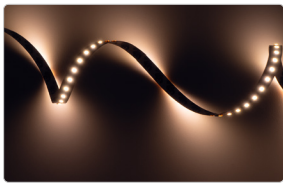

# Endless LED Strip Light

STATIC WHITE

### DESCRIPTION

Endless™ LED Strip Lights are the ultimate choice for seamless accent lighting. With Integrated Chip (IC) technology, you can install continuous runs up to 98 feet (30 meters) without voltage drop, saving time, labor, and materials compared to traditional Constant Voltage strips.

Each cut section regulates its own current for uniform brightness from end to end. Available in four color temperatures, these strips offer a tailored solution for any space. Compatible with non-dimmable power supplies and DC decoders/remotes, installation and upgrades are quick and hassle-free.

### PRODUCT SPECIFICATION CHART

PHYSICAL		PHOTOMETRIC	
Dimensions	Up to 98.4' Long (30m)	CRI	90
	.39" Wide (10mm)	Max Luminous Flux	Up to 75 Lumens/ft (255/m)
Cut Length	3.93" (100mm)	Efficacy (lumens per watt)	Up to 84.62 Lm/Watt
Adhesive Backing	Yes	Beam Angle	119.5°
Mounting Method	Adhesive	LED Color Options	2700K, 3000K, 4000K, 6000K
Weight	1.4 lbs (0.6 kg)	ENVIRONMENTAL	
Average Lifespan	50,000 Hours	IP Rating	IP20
Warranty	3 Years	Suitable Uses	Dry, Indoor
ELECTRICAL		Max Operating Temp	-20°C to 50°C (-4°F to 122°F)
Input Voltage	24VDC	Max Storage Temp	-30°C to 80°C (-22°F to 176°F)
LED Type	SMD 2835 LED Chip	CONTROL	
LED Quantity	18 per foot (60 per meter)	Dimmable	Yes
Max Power Consumption	0.91W/ft (3W/m)	STANDARDS & CERTIFICATIONS	
Max Run Length	98.4' (30m)	CE   UL   RoHS   LM80	
Compatible Connectors	10mm Single Color Connectors		