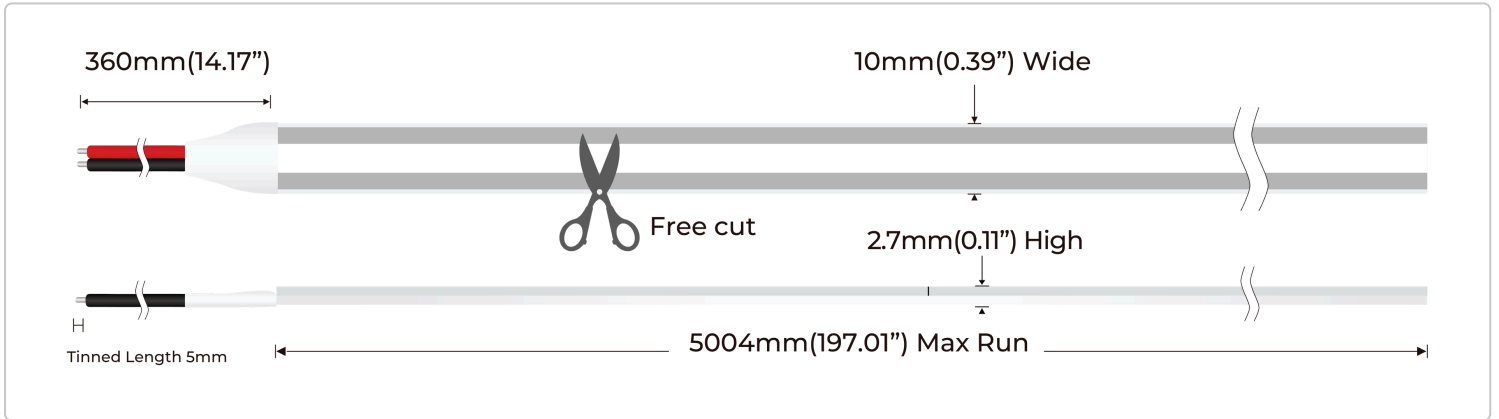

Summit LED Strip Light - Free Cut

AL-SL-FC-IP20-24

Single Color, Non-Waterproof

DESCRIPTION

The Summit LED Strip Light Free Cut delivers unmatched flexibility and precision for custom lighting installations. Designed with a cut anywhere construction, this strip can be trimmed to the exact length you need, eliminating waste and allowing complete design freedom for any project.

KEY FEATURES

Free Cut

Reduced Glare

CSP Illumination

IP20 Non-Waterproof

PRODUCT SPECIFICATION CHART

PHYSICAL		ELECTRICAL	
Reel Length	16.4' (5m)	Input Voltage	24VDC
Width	0.393" (10mm)	LED Type	2022x
Height	0.11" (2.7mm)	LED Quantity	87 LED's/ft (288 LED's/m)
Cut Length	Free Cut	Max Power Consumption	3.0W/ft (10W/m)
Adhesive Backing	Yes	Max Run Length	16.4' (5m)
Mounting method	Adhesive Tape	Compatible Connectors	AL-SL-CN-DLS-SPLICE / AL-SL-CN-DLS-PIGTAIL AL-SL-CN-DLS-JUMPER / AL-SL-CN-DLS-ANGLESPLICE
Average Lifespan	50,000 Hours	ENVIRONMENTAL	
Warranty	5 years	IP Rating	IP20
PHOTOMETRIC		Suitable Uses	Dry, Indoor
CRI	90	Max Operating Temp	-4 - 122° F (-20 - 50° C)
Max Luminous Flux	Up to 362.8 Lumens/ft (1190 Lumens/m)	Max Storage Temp	-22 - 176° F (-30 - 80° C)
Efficacy (lumens per watt)	Up to 120 Lumens/Watt	CONTROL	
Beam Angle	180°	Dimmable	Yes
LED Color Options	2700K, 3000K, 4000K, 6000K	CV/CC/SPI/DMX	Constant Voltage
RGB Wavelength Ranges	N/A	STANDARDS/CERTS	CE UL RoHS LM80

TECHNICAL DRAWINGS

SKU BUILDER

AL-SL-FC-IP20-24

SUMMIT LED STRIP LIGHT - FREE CUT

WHITE COLOR OPTION

- 27K | 2700K WHITE
- 3K | 3000K WHITE
- 4K | 4000K WHITE
- 6K | 6000K WHITE

Find It Online!

Scan the link to check out our online product pages and discover more about your product.