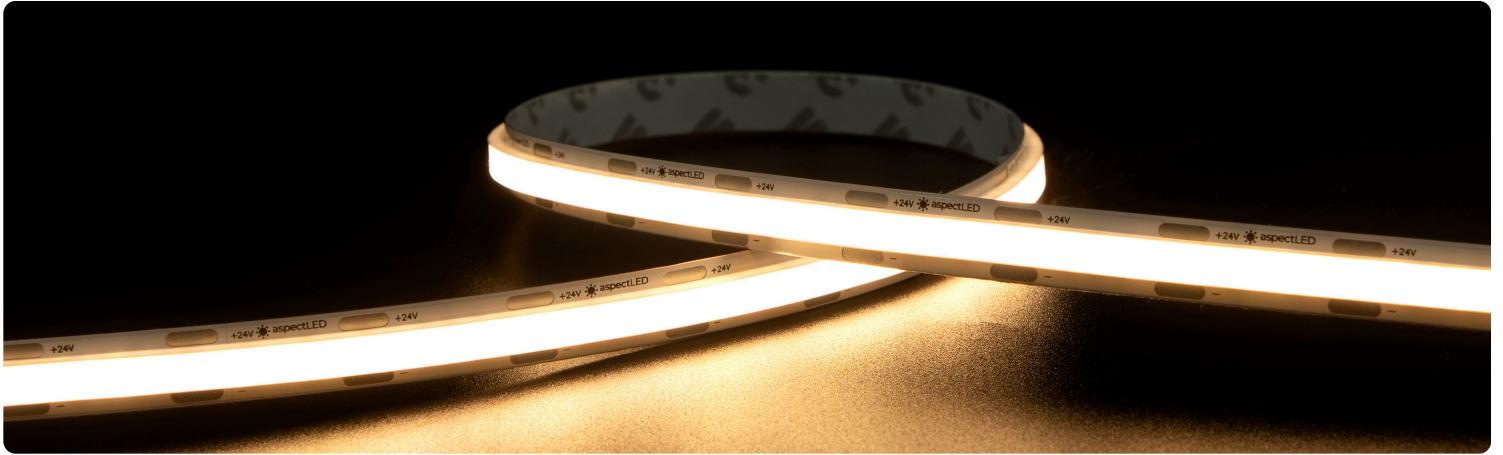

Summit LED Strip Light - Free Cut

AL-SL-FC-IP20-24

Single Color, Non-Waterproof

DESCRIPTION

The Summit LED Strip Light Free Cut delivers unmatched flexibility and precision for custom lighting installations. Designed with a cut anywhere construction, this strip can be trimmed to the exact length you need, eliminating waste and allowing complete design freedom for any project.

Advanced CSP technology produces a smooth, continuous line of light with no visible hotspots or dark gaps, creating a clean, high end finish. Built for indoor applications, this IP20 rated strip is ideal for retail displays, hospitality environments, and trade show setups where consistent, professional customizable lighting is essential.

TECHNICAL DRAWINGS

SKU BUILDER

AL-SL-FC-IP20-24

SUMMIT LED STRIP LIGHT - FREE CUT

WHITE COLOR OPTION

- 27K | 2700K WHITE
- 3K | 3000K WHITE
- 4K | 4000K WHITE
- 6K | 6000K WHITE

Find It Online!

Scan the link to check out our online product pages and discover more about your product.