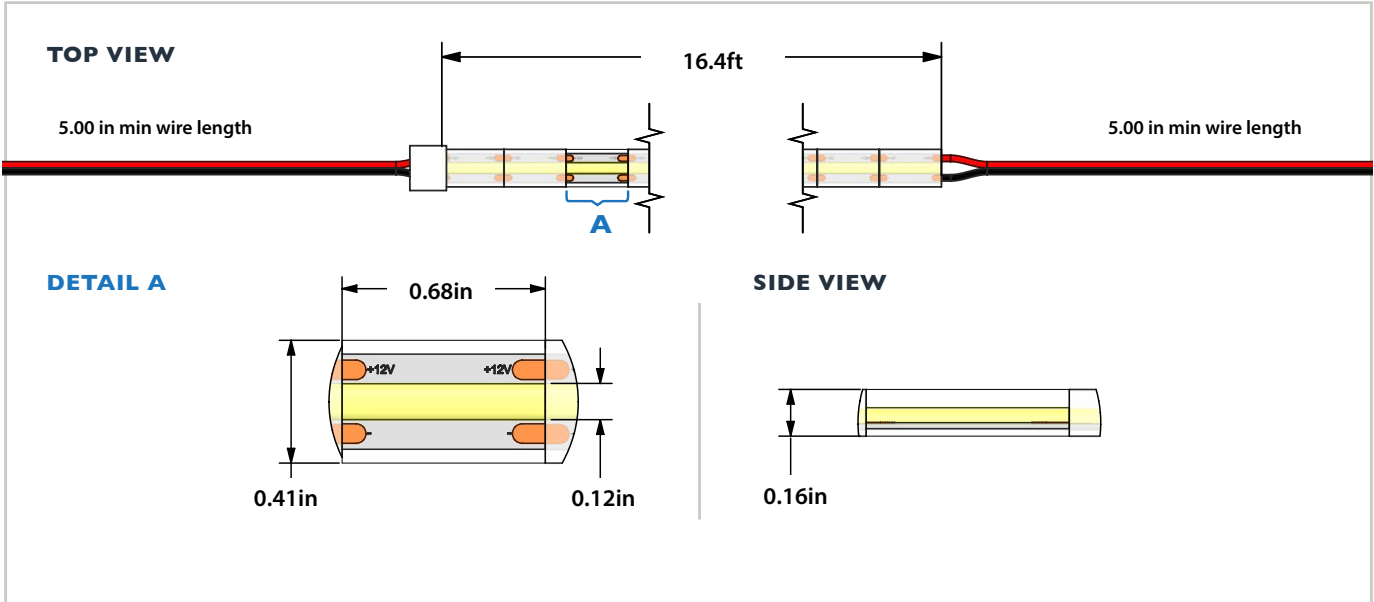

Strip Light Dimensions

12VDC - WATER RESISTANT