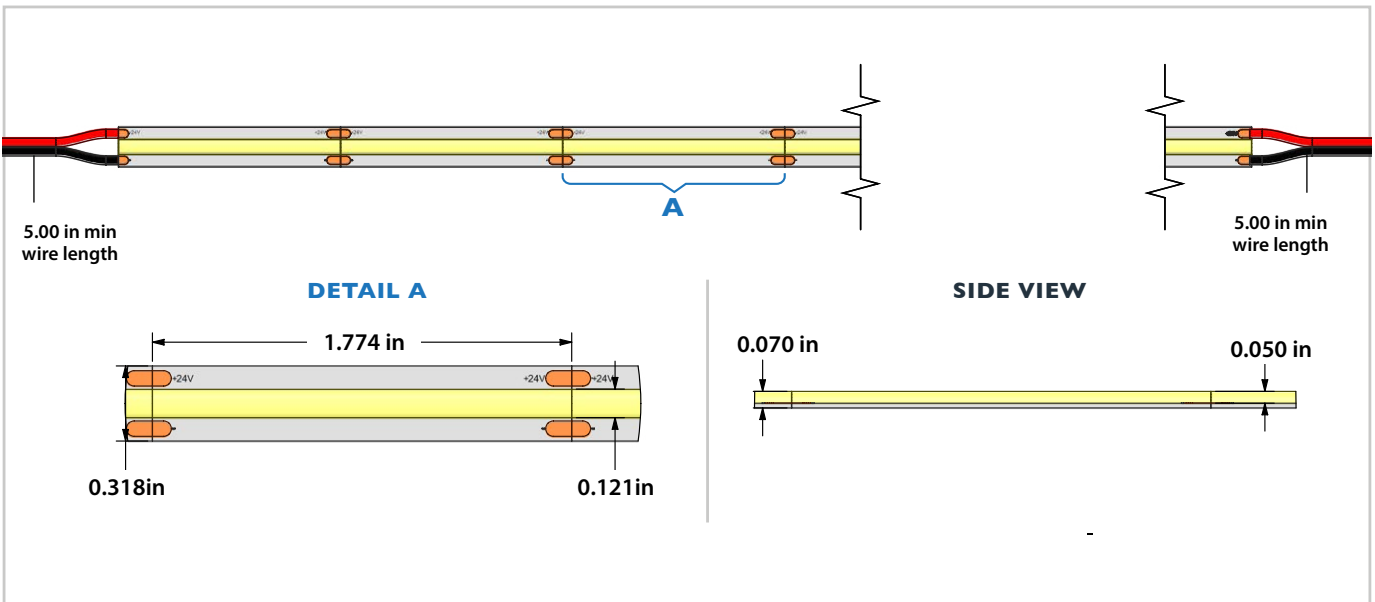

## Description

Introducing aspectLED's Dotless™ Linear LED Strip Lights. This continuous LED strip is the perfect solution for a wide variety of applications, especially for those installations where you don't want to see the individual diodes. Requiring no diffusing lens makes the L-Series installation even easier. Our L-Series Dotless LED strip lights are made with wire leads on both ends of each 16.4' reel and can be cut every .7" (12VDC) or 1.78" (24VDC), allowing you to cut pieces to the exact length that you need.

[Learn more](#)

	NON-WATERPROOF	WATER RESISTANT
<b>Dimensions</b>	5/16" (8mm) wide 1/16" (2mm) thick 16.4' (5M) long	7/16" (11mm) wide 3/16" (4mm) thick 16.4' (5M) long
<b>Cut Length</b>	12VDC: 0.7" (17.85mm) 24VDC: 1.78" (45.45mm)	12VDC: 0.7" (17.85mm) 24VDC: 1.78" (45.45mm)
<b>IP Rating</b>	IP20 Indoor Use Dry Location	IP65
<b>PCB Width</b>	8mm	8mm
<b>CRI</b>	>90	>90
<b>Adhesive Backing</b>	Yes / 3M Adhesive	Yes / 3M Adhesive
<b>Mounting Method</b>	Adhesive Backing	Adhesive Backing
<b>Input Voltage</b>	12VDC or 24VDC	12VDC or 24VDC
<b>Beam Angle</b>	120 Degrees	120 Degrees
<b>Dimmable</b>	Yes	Yes
<b>Max Power Consumption</b>	12VDC: 3.7 Watts per foot 24VDC: 4.3 Watts per foot	12VDC: 3.7 Watts per foot 24VDC: 4.3 Watts per foot
<b>LED Light Color</b>	Warm White (3000K), Cool White (4000K), DayWhite (6000K), Blue, Red, Yellow/Amber	Warm White (3000K), Cool White (4000K), DayWhite (6000K), Blue, Red, Yellow/Amber
<b>Max Luminous Flux</b>	12VDC: 304 Lumens per foot 24VDC: 425 Lumens per foot (varies by LED color)	12VDC: 304 Lumens per foot 24VDC: 425 Lumens per foot (varies by LED color)
<b>Max Run</b>	16.4 feet @ 24VDC	16.4 feet @ 24VDC
<b>Weight</b>	0.4 lbs per reel	0.7 lbs per reel
<b>Estimated Lifespan</b>	50,000 hours	50,000 hours
<b>Warranty</b>	1 Year	1 Year
<b>Suitable Uses</b>	Dry Location Only	Dry, Damp Locations
<b>Standards/Certifications</b>	UL Listed, RoHS	UL Listed, RoHS

### Strip Light Dimensions