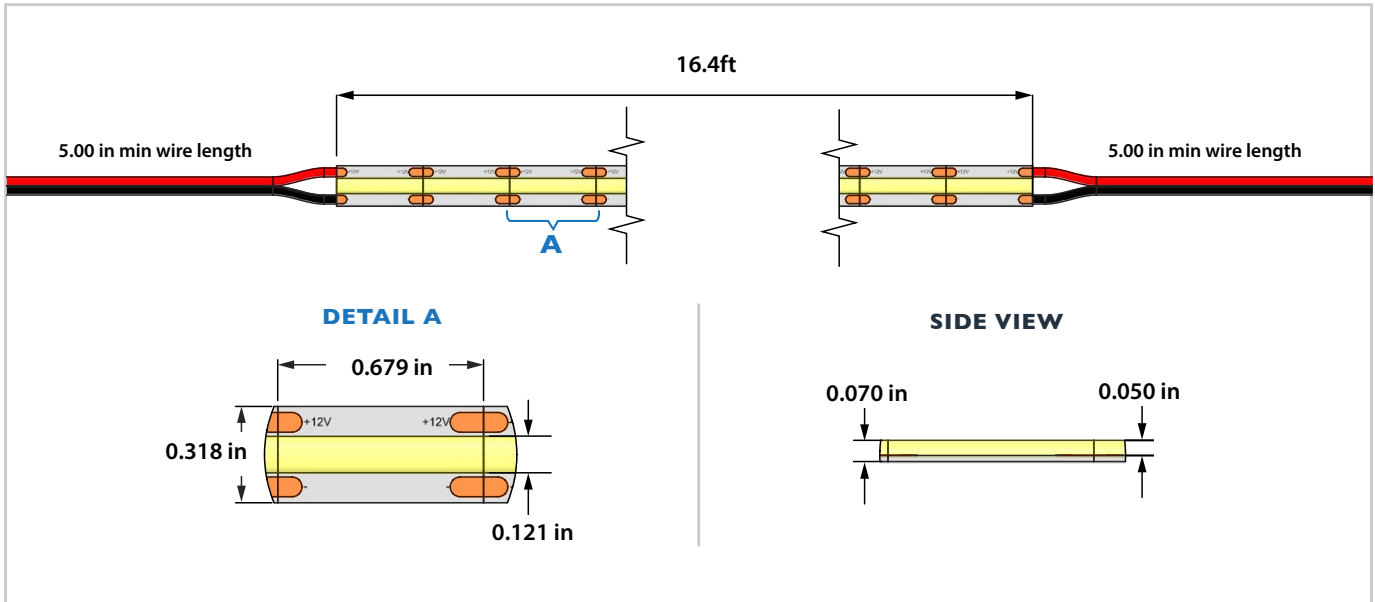

Strip Light Dimensions

12VDC - NON-WATERPROOF