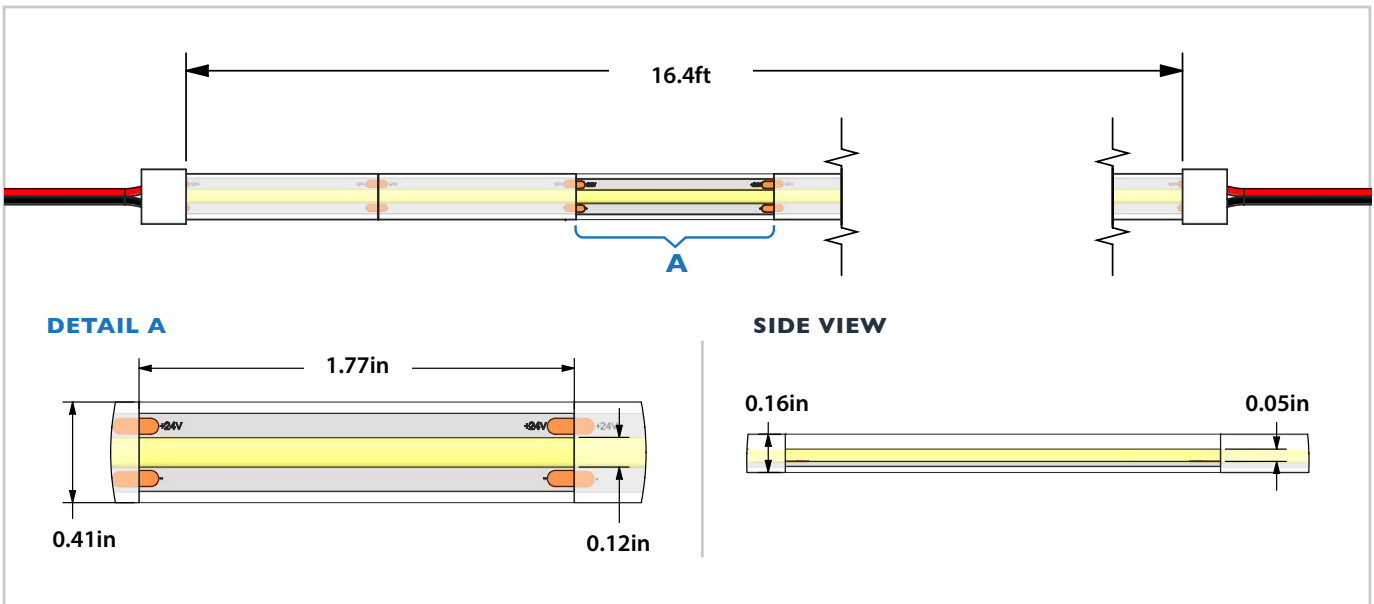

24VDC - WATER RESISTANT