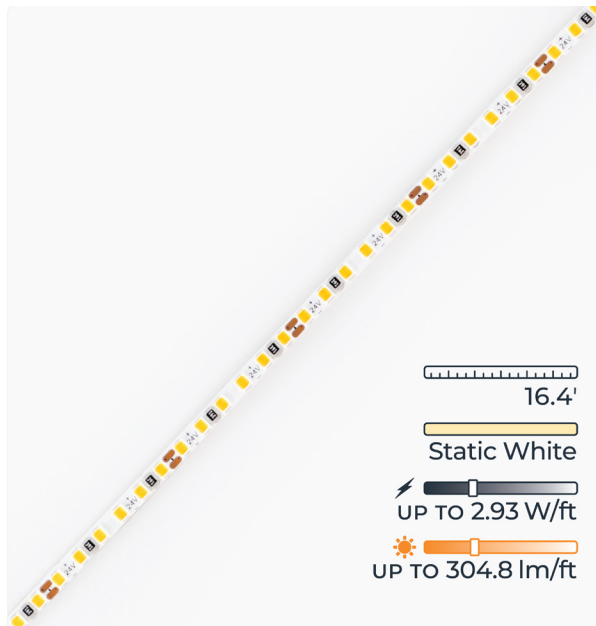

AL-SL-XM-IP20-24

Compact-Profile High-Density Strip

DESCRIPTION

At just 3mm wide, the Micro Series LED Strip Light is designed for applications where space is limited but bright, high-quality illumination is essential. Featuring high-density LEDs, this strip delivers smooth, uniform, dot-free light, making it ideal for visible-edge, accent, or task lighting without hotspots. With a 90+ CRI, it produces crisp, accurate color and natural white tones that enhance any space.

KEY FEATURES

- CRI 90
- 304 Lumens Per Foot
- Ultra-Slim Profile
- IP20 Non-Waterproof

PRODUCT SPECIFICATION CHART

PHYSICAL		ELECTRICAL	
Reel Length	16.4' (5m)	Input Voltage	24VDC
Strip Width	0.12" (3mm)	LED Type	SMD 2022
Strip Height	0.06" (1.4mm)	LED Quantity	72 LED's/ft (240 LED's/m)
Cut Length	0.49" (12.5mm)	Max. Power Consumption	2.93W/ft (9.6W/m)
# Addressable Sections	N/A	Max Run Length	16.4' (5m)
Adhesive Backing	Yes	Compatible Connectors	N/A
Mounting Method	Adhesive	PHOTOMETRIC	
Weight	0.29 lbs (0.132 kg)	Max Luminous Flux	Up to 304.8lm/ft (1000lm/m)
Avg. Lifespan	50,000 Hours	Efficacy (Lumens/Watt)	Up to 104.17 Lumens/Watt
Warranty	3 Years	Beam Angle	120
ENVIRONMENTAL		LED Color Options	2700K, 3000K, 4000K, 6000K
IP Rating	IP20	CRI	90
Suitable Uses	Dry, Indoor	CONTROL	
Max. Operating Temps	-4 - 122° F (-20 - 50° C)	Dimmable	Yes
Max. Storage Temps	-22 - 176° F (-30 - 80° C)	CC CV SPI DMX	Constant Voltage
STANDARDS & CERTIFICATIONS		IC Type	N/A
CE UL RoHS LM80			

TECHNICAL DRAWINGS

SKU BUILDER

AL-SL-XM-IP20-24

MICRO SERIES LED STRIP

COLOR TEMPERATURE

27K – 2700K
3K – 3000K
4K – 4000K
6K – 6000K

Find It Online!

Scan the link to check out our online product pages and discover more about your product.