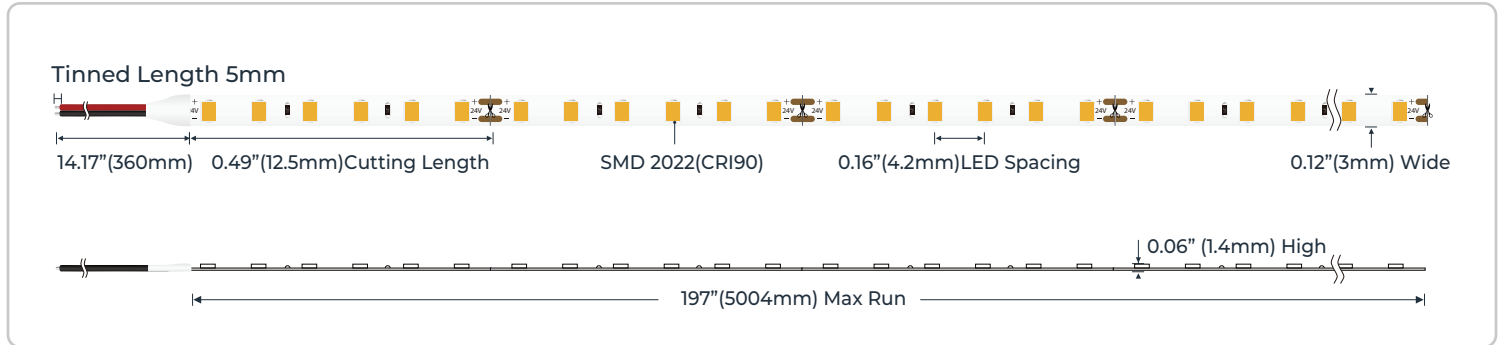

TECHNICAL DRAWINGS

SKU BUILDER

AL-SL-XM-IP20-24

MICRO SERIES LED STRIP

COLOR TEMPERATURE

27K – 2700K
3K – 3000K
4K – 4000K
6K – 6000K