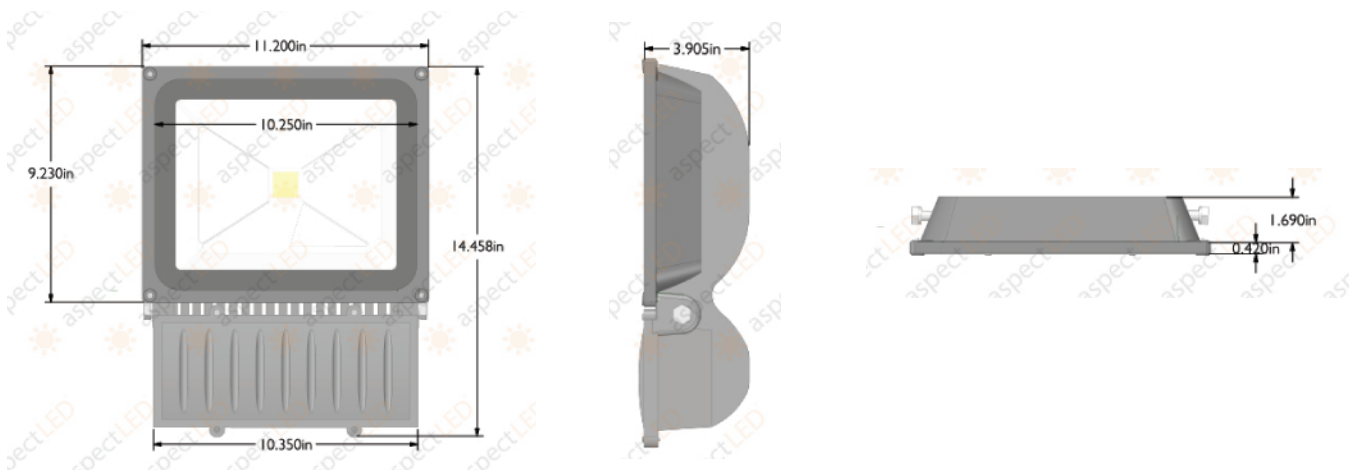

This light puts out approximately the equivalent of a 400W metal halide light!

This flood light is IP65 rated, which means it is suitable for indoor or outdoor use and features an attractively styled body/housing that swivels on an adjustable mounting arm.

Looking to use this flood light in your landscaping? Check out our attachable stake base mount!

Accepts a wide voltage range (85-277VAC).

CERTIFICATIONS

PHYSICAL DIMENSIONS + SPECIFICATIONS

Light Fixture Dimensions	14.17" Tall, 11.2" Wide, 4.3" Deep
LED Driver Input Voltage	85-277VAC
Beam Angle	120 Degrees
Max Illumination Distance	110 Feet (33 meters)
Dimmable	No
Nominal Power Consumption	100 Watts
Max Luminous Flux of LED Array	11,100 Lumens (may vary based on LED color choice)
LED Type	COB LED Chip
LED Quantity	1 - High Power 100 Watt COB LED
Fixture Material	Gray Powder Coated Aluminum Body
Glass	Step-tempered glass
IP Rating	IP65
Fixture Weight	14 Pounds
Estimated Lifespan	Up to 50,000 hours
Warranty	1 Year
Suitable Uses	Outdoor, Dry, Damp or Wet Locations
Standards/Certifications	RoHS

Wide Angle Commercial Ultra-Bright LED Flood Light (100W)

MODEL: AL-FL-S100

DIMENSIONS

SKU BUILDER

Model Number

AL-FL-S100

LED Color

Warm White (3000K) - WW
Cool White (4000K) - CW
Natural White (5000K) - NW
DayWhite (6000K) - DW

PHOTOMETRICS

*Cool white tested. Light output may vary by color temperature.

Foot-candles at center beam	Lux at center beam	Distance from fixture
138.4	1,489.7	5ft
36.5	392.8	10ft
17.1	184.0	15ft
10.3	110.8	20ft
7.2	77.5	25ft