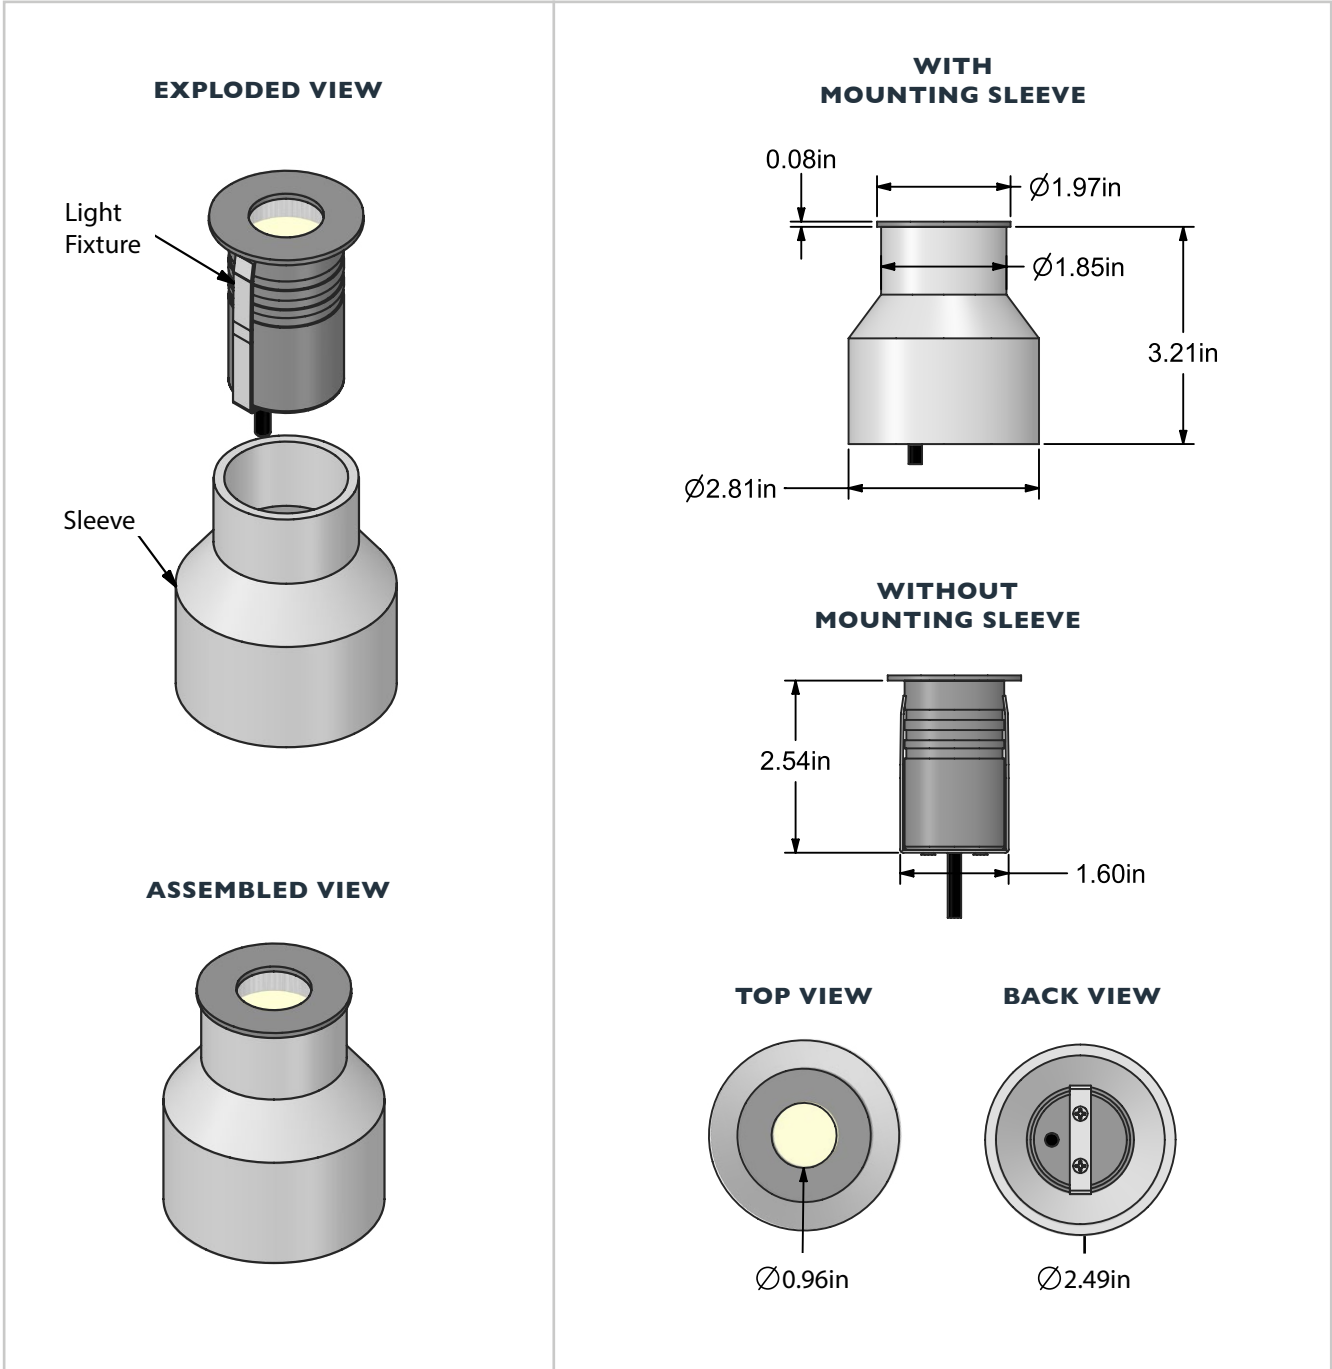

COMPACT IN-GROUND/IN-WALL LED LIGHT

(Flat Bezel) - Ultra Bright (3W)

MODEL: AL-IG-CF-3

Description

This 3W compact light can be mounted in-ground or in-wall. Perfect for patios, garden walls, decks, docks, gazebos, and many other locations.

These recessed in-ground/in-wall lights are waterproof (with an IP67 rating) and feature a #304 stainless steel trim and aluminum body. These lights come standard with a clear glass trim with stainless steel bezel.

Light Fixture Dimensions

COMPACT IN-GROUND/IN-WALL LED LIGHT
MODEL: AL-IG-CF-3

Photometrics

Beam Dia at 50% CBCP (inches)	Field Dia at 10% CBCP (inches)	Foot-candles at center beam	Lux at center beam	Distance from fixture
31.6"	59.6"	8.60	92.57	8ft
26.0"	48.1"	15.80	170.07	6ft
21.1"	43.4"	22.40	241.11	5ft
17.5"	35.9"	35.00	376.74	4ft
12.2"	26.3"	62.20	669.51	3ft
8.3"	18.6"	144.40	1554.31	2ft