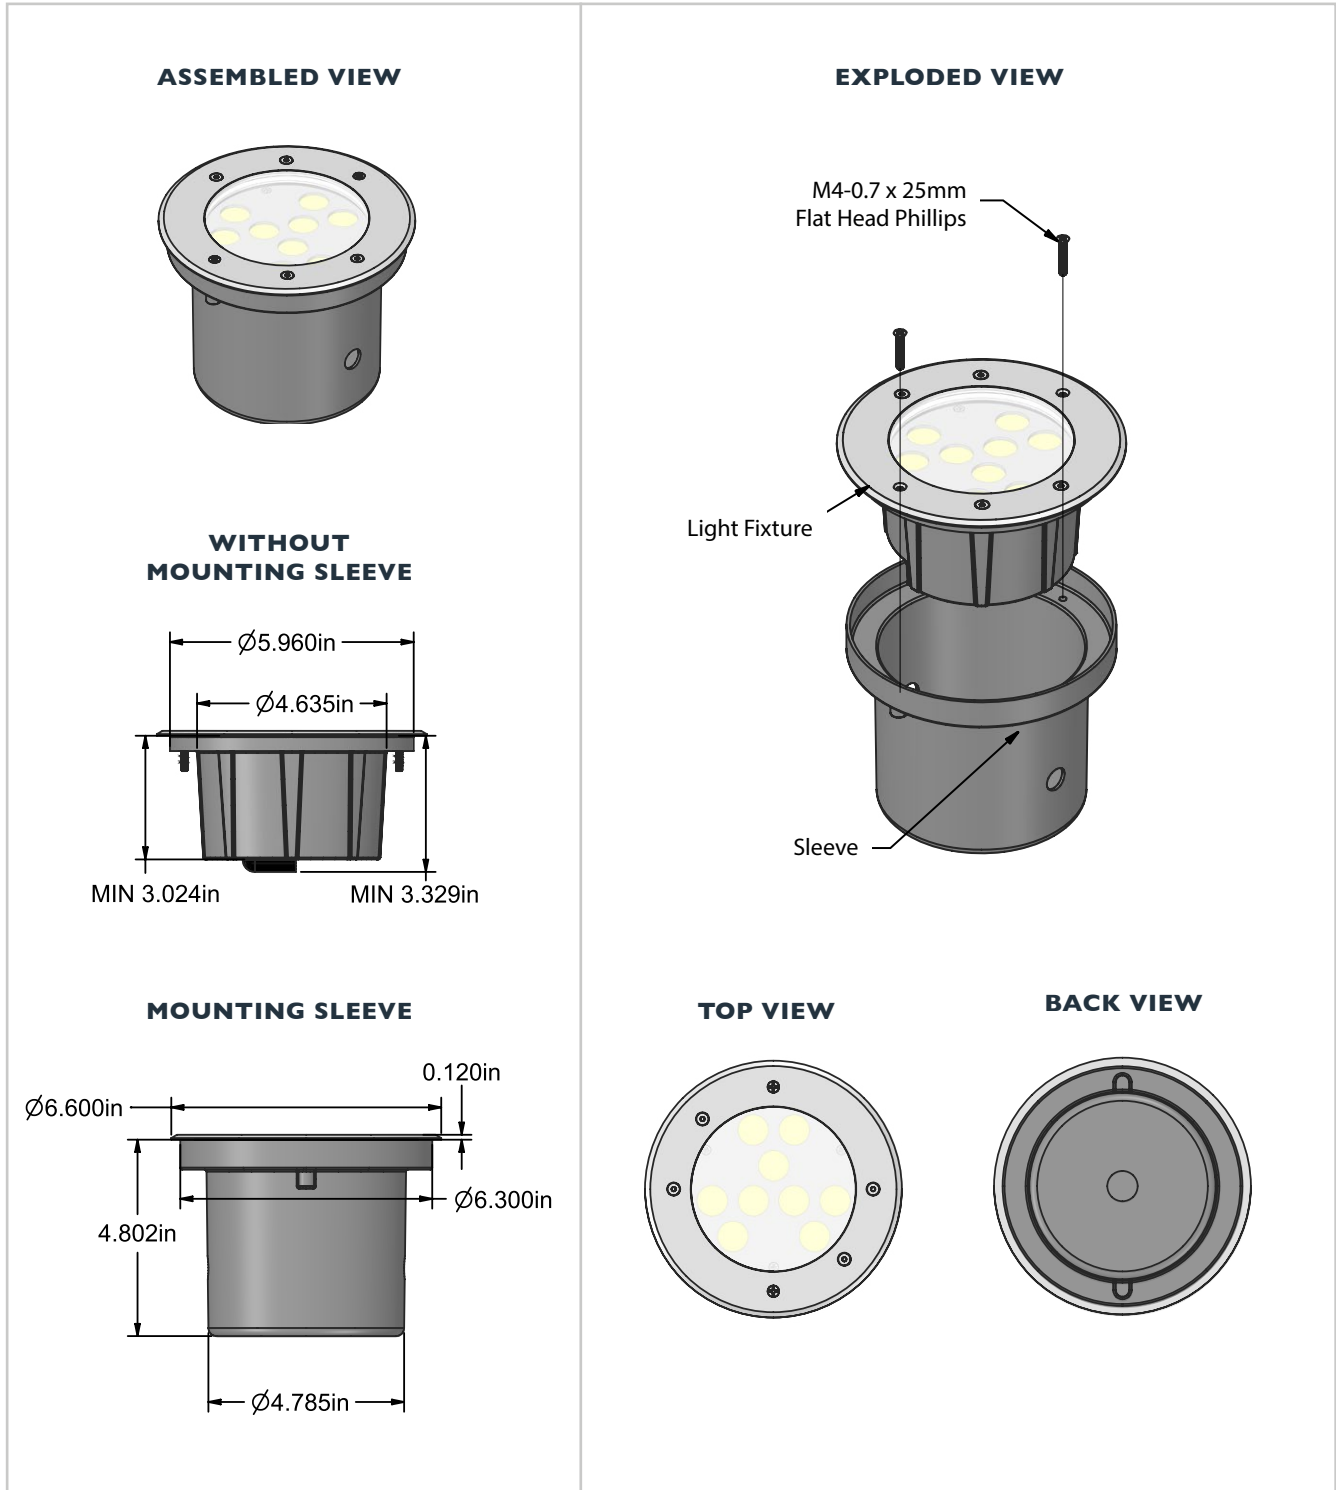

LARGE IN-GROUND/IN-WALL LED LIGHT

9 LED - RGB + White (36W)

MODEL: AL-IG-L-36-RGBW

Description

This 36W large well light with 9 RGBW high power LEDs can be mounted in-ground or in-wall. Also available in a single color or lower brightness versions. Perfect for patios, garden walls, decks, docks, gazebos, and many other locations.

Ideal for installation in stair safety/accent lighting, garden walls, building entrances, pathways, decks, gazebos, public parks, docks, and marine environments. These recessed in-ground/in-wall lights are waterproof (with an IP67 rating) and feature a #304 stainless steel trim and aluminum body. These lights come standard with a clear glass trim with stainless steel bezel.

	24VDC
Light Fixture Dimensions <i>(with mounting sleeve)</i>	6.6" (168mm) diameter, 4.8" (122mm) deep
Input Voltage	24VDC
Dimmable	No
Nominal Power Consumption	36 Watts
Max Luminous Flux of LED Array	2200 Lumens <i>(varies by LED color)</i>
LED Type	RGBW SMD LED Chips
LED Quantity	9 - High Power RGBW Watt LEDs
Beam Angle	30 Degrees
Housing Material	Precision Die-cast Aluminum
Trim Material	Brushed 304 Stainless Steel <i>(316 available as special order)</i> , Clear Glass Lens
Weight	6.5 lbs
IP Rating	IP67
Lens	Optical, >85% efficient, <i>Contact us for availability on frosted lenses.</i>
Glass	Step-tempered Glass
Waterproof Seal	Double silicon gasketed seal
Mounting Sleeve	Precision Die-cast Aluminum Sleeve
Suitable Uses	Dry, Damp, or Wet Locations
Estimated Lifespan	50,000 hours
Warranty	1 Year
Compatible Power Supplies	Non-Dimmable Power Supplies <i>(Never use with MLV power supplies!)</i>
Standards / Certifications	RoHS

Light Fixture Dimensions

LARGE IN-GROUND/IN-WALL LED LIGHT - RGBW
MODEL: AL-IG-L-36-RGBW

Accessories

30 Watt LED Power Supply
SKU: AL-PS-W-30

60 Watt LED Power Supply
SKU: AL-PS-W-60

100 Watt LED Power Supply
SKU: AL-PS-W-100