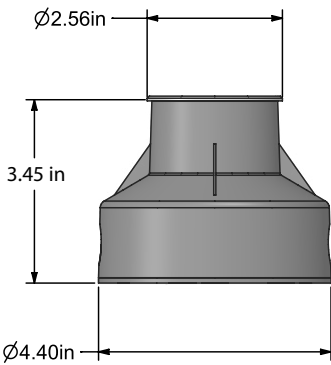

WITHOUT MOUNTING SLEEVE

WITH MOUNTING SLEEVE