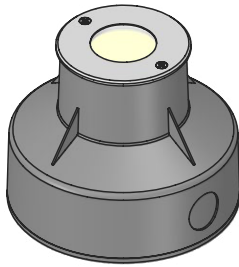

aspectLED's in-ground/in-wall recessed lights are bright, energy efficient, and attractively styled, making them perfect for virtually any application. Ideal for installation in stair safety/ accent lighting, garden walls, building entrances, pathways, decks, gazebos, public parks, docks, and marine environments. These recessed in-ground/in-wall lights are waterproof (with an IP67 rating) and feature a #304 stainless steel trim and aluminum body. These lights come standard with a clear glass trim with stainless steel bezel.

Light Fixture Dimensions

ASSEMBLED VIEW

WITH MOUNTING SLEEVE

WITHOUT MOUNTING SLEEVE

EXPLODED VIEW

TOP VIEW

BACK VIEW

SMALL ROUND IN-GROUND/IN-WALL LED LIGHT
MODEL: AL-IG-SR-3