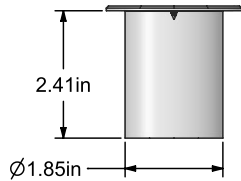

Light Fixture Dimensions

ASSEMBLED VIEW

WITH MOUNTING SLEEVE

WITHOUT MOUNTING SLEEVE

EXPLODED VIEW

TOP VIEW

BACK VIEW

SMALL ROUND IN-GROUND/IN-WALL LED LIGHT
MODEL: AL-IG-SR-3

Photometrics

Beam Dia at 50% CBCP (inches)	Field Dia at 10% CBCP (inches)	Foot-candles at center beam	Lux at center beam	Distance from fixture
31.6"	59.6"	8.60	92.57	8ft
26.0"	48.1"	15.80	170.07	6ft
21.1"	43.4"	22.40	241.11	5ft
17.5"	35.9"	35.00	376.74	4ft
12.2"	26.3"	62.20	669.51	3ft
8.3"	18.6"	144.40	1554.31	2ft