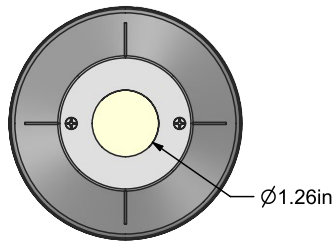

Light Fixture Dimensions

ASSEMBLED VIEW

WITH MOUNTING SLEEVE

WITHOUT MOUNTING SLEEVE

EXPLODED VIEW

TOP VIEW

BACK VIEW

SMALL ROUND IN-GROUND/IN-WALL LED LIGHT
MODEL: AL-IG-SR-3

Photometrics

Beam Dia at 50% CBCP (inches)	Field Dia at 10% CBCP (inches)	Foot-candles at center beam	Lux at center beam	Distance from fixture
31.6"	59.6"	8.60	92.57	8ft
26.0"	48.1"	15.80	170.07	6ft
21.1"	43.4"	22.40	241.11	5ft
17.5"	35.9"	35.00	376.74	4ft
12.2"	26.3"	62.20	669.51	3ft
8.3"	18.6"	144.40	1554.31	2ft