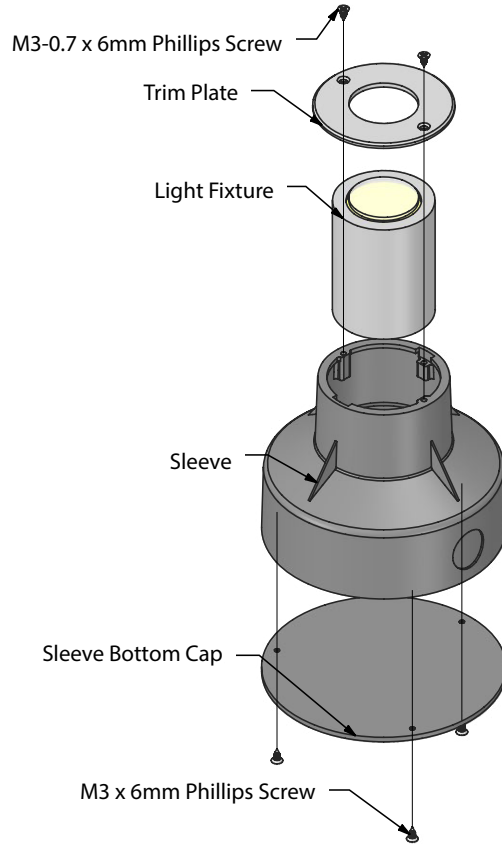

Light Fixture Dimensions

ASSEMBLED VIEW

WITH MOUNTING SLEEVE

WITHOUT MOUNTING SLEEVE

EXPLODED VIEW

TOP VIEW

BACK VIEW

SMALL ROUND IN-GROUND/IN-WALL LED LIGHT
MODEL: AL-IG-SR-3

Photometrics

Beam Dia at 50% CBCP (inches)	Field Dia at 10% CBCP (inches)	Foot-candles at center beam	Lux at center beam	Distance from fixture
31.6"	59.6"	8.60	92.57	8ft
26.0"	48.1"	15.80	170.07	6ft
21.1"	43.4"	22.40	241.11	5ft
17.5"	35.9"	35.00	376.74	4ft
12.2"	26.3"	62.20	669.51	3ft
8.3"	18.6"	144.40	1554.31	2ft