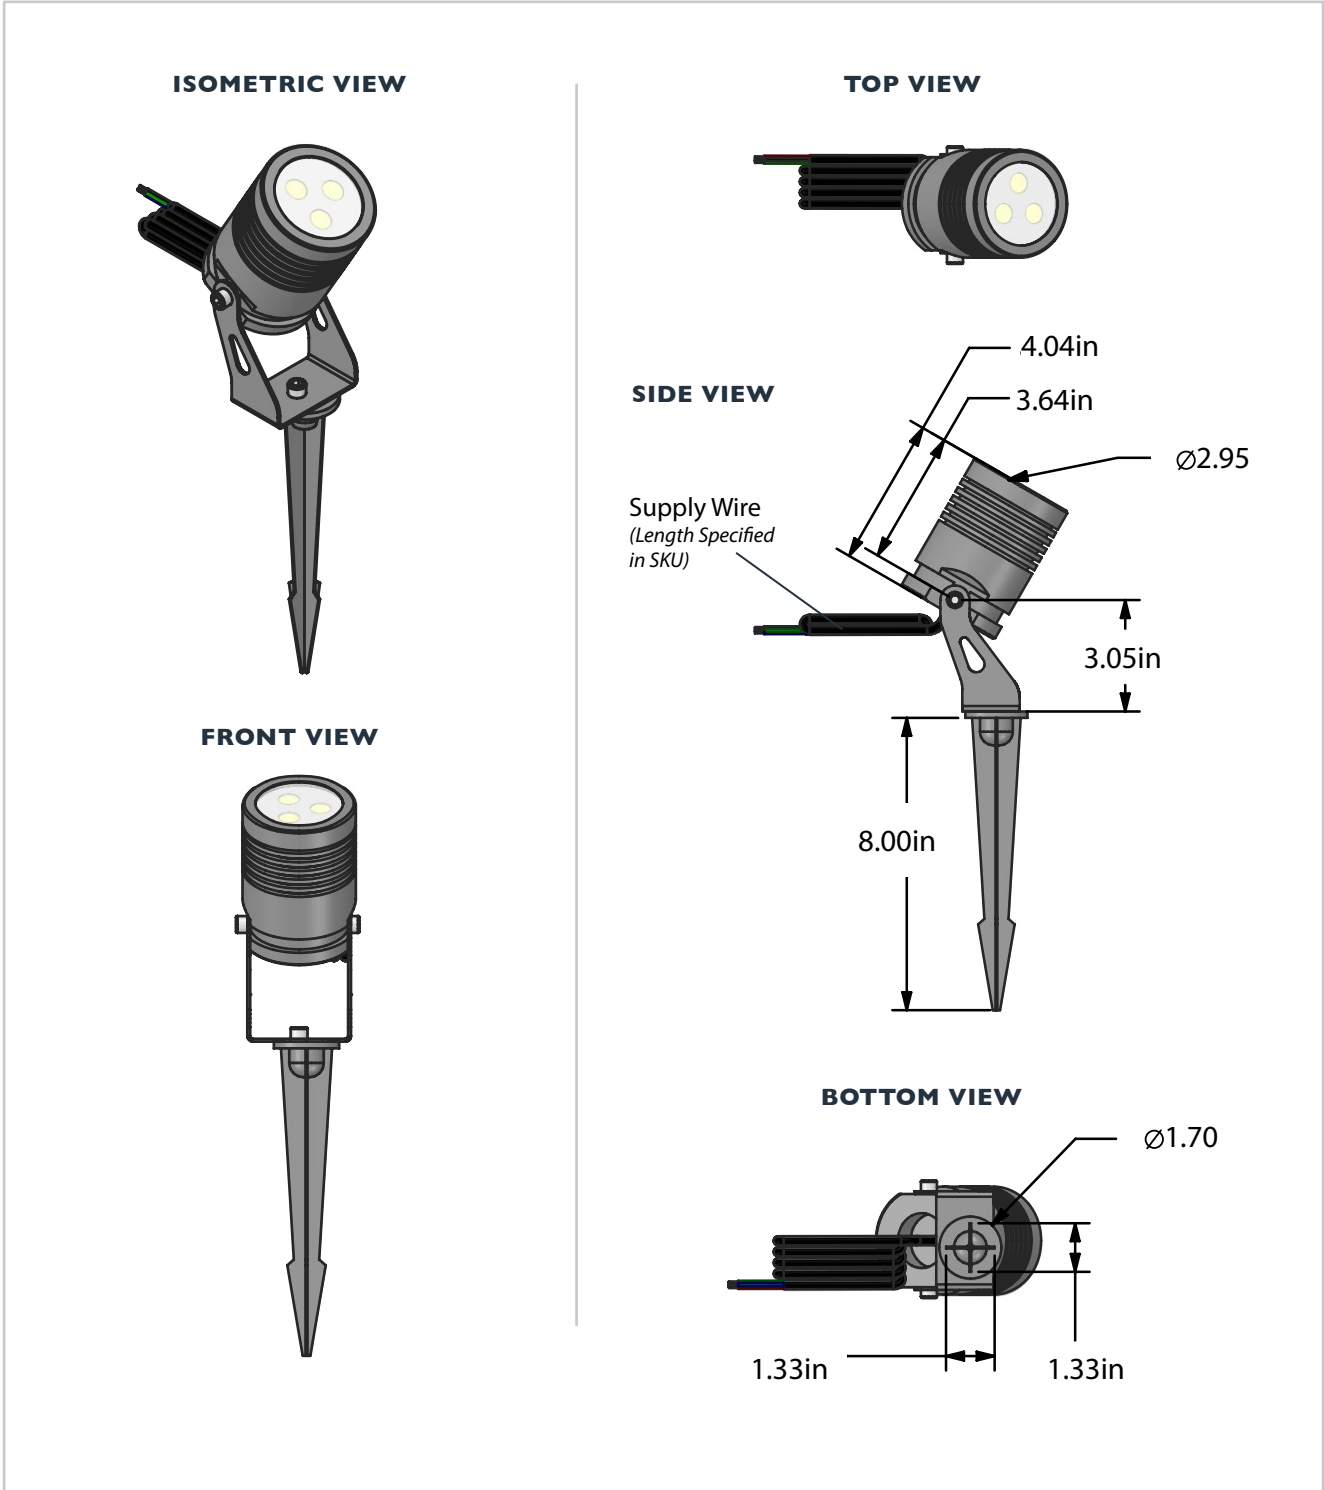

BLACK SERIES LED LANDSCAPE LIGHT (STAKE MOUNT)

9W

MODEL: AL-LL-BKS-9

Description

This beautiful 9W Black Series landscape light can be stake mounted in the ground. Perfect for architectural landscape lighting, patios, garden walls, decks, docks, gazebos, walkways, and many other locations.

These LED landscape lights are waterproof (with an IP65 rating) and feature an aluminum body. These lights come standard with a clear glass trim.

Learn more

AL-LL-BKS-9	
Light Fixture Dimensions	3" diameter, 4" deep
Stake Dimensions	8" (203mm) long
Input Voltage	24VDC
Beam Angle	30 Degrees
Dimmable	No
Nominal Power Consumption	9 Watts
Max Luminous Flux of LED Array	Up to 520 Lumens, RGB: Up to 480 Lumens (<i>varies by LED color</i>)
LED Type	SMD LED Chips
LED Quantity	3 - High Power 3 Watt LED
Fixture Material	Precision Machined Aluminum
Lens	Optical, >85% efficient
Glass	Step-tempered 4mm thickness glass
Waterproof Seal	Double Silicone Seal
IP Rating	IP65
Fixture Weight	3.8 lbs
Average Lifespan	50,000 hours
Warranty	1 Year
Suitable Uses	Dry, Damp or Wet Locations
Compatible Power Supplies	Non-Dimmable Power Supplies. (<i>Never use with MLV power supplies!</i>)
Standards / Certifications	RoHS

Light Fixture Dimensions

BLACK SERIES LED LANDSCAPE LIGHT (STAKE MOUNT)
MODEL: AL-LL-BKS-9

Accessories

30 Watt LED Power Supply
SKU: AL-PS-W-30

60 Watt LED Power Supply
SKU: AL-PS-W-60

100 Watt LED Power Supply
SKU: AL-PS-W-100

- 2FT** - 2 feet
- 25FT** - 25 feet
- 50FT** - 50 feet
- 100FT** - 100 feet