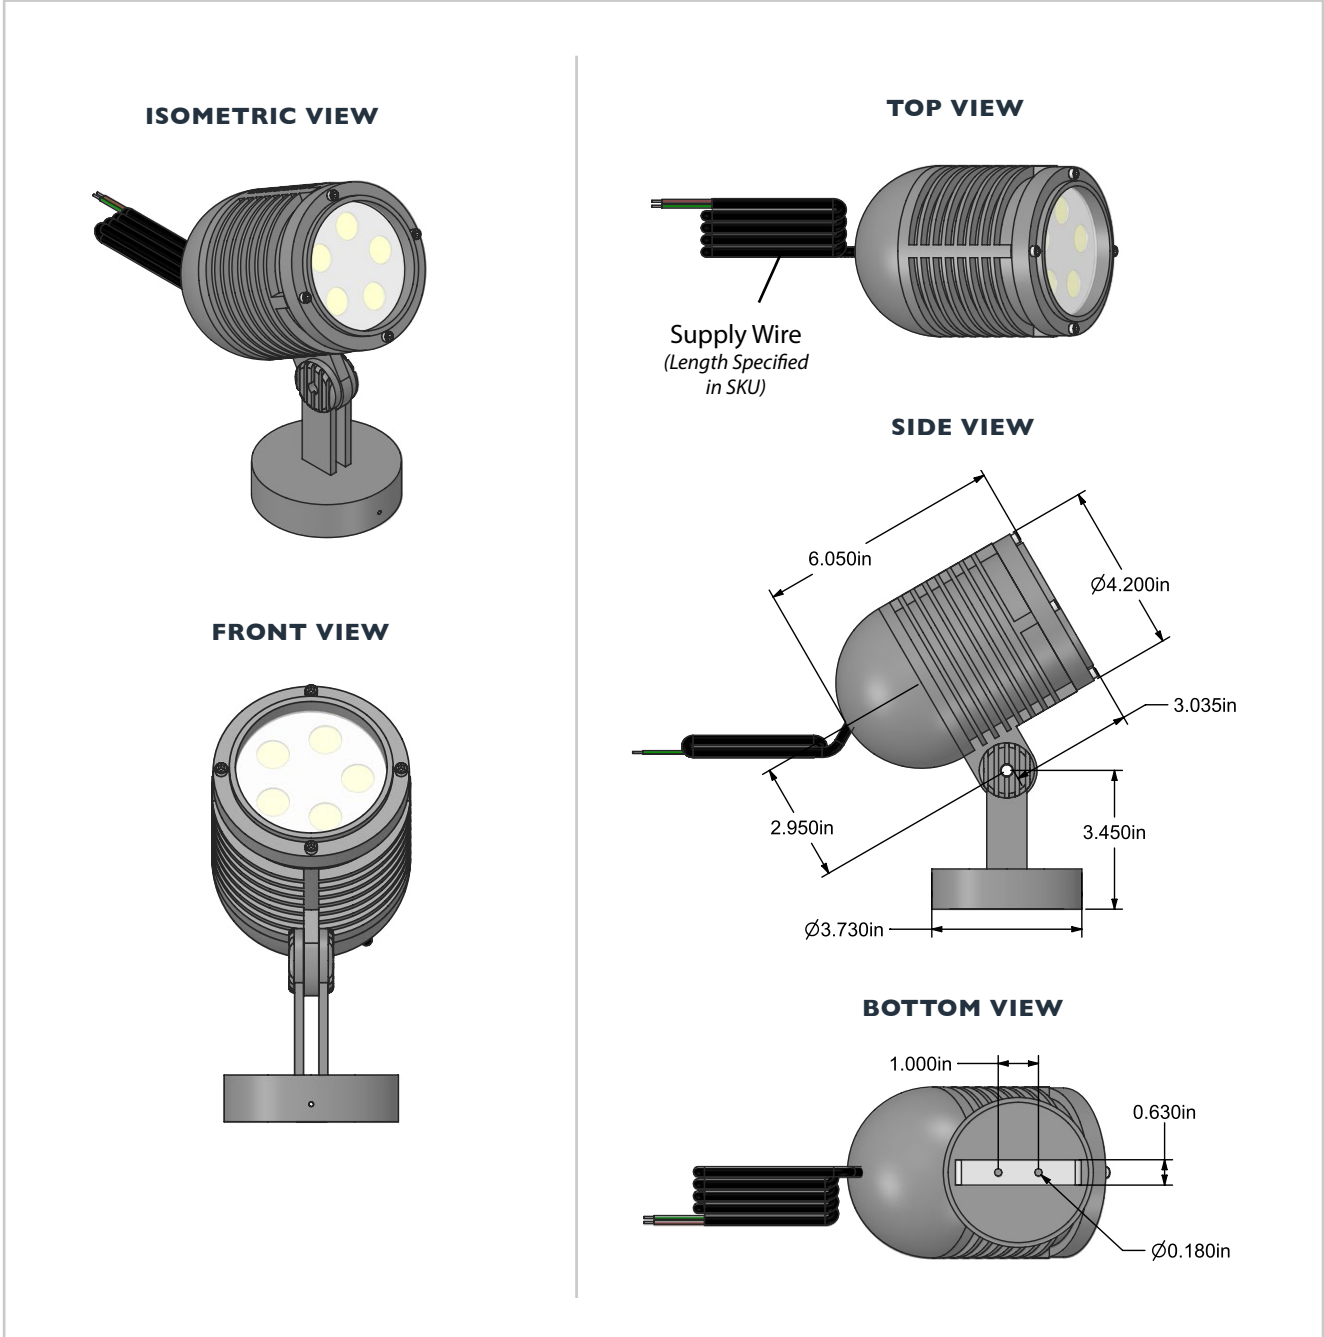

Light Fixture Dimensions