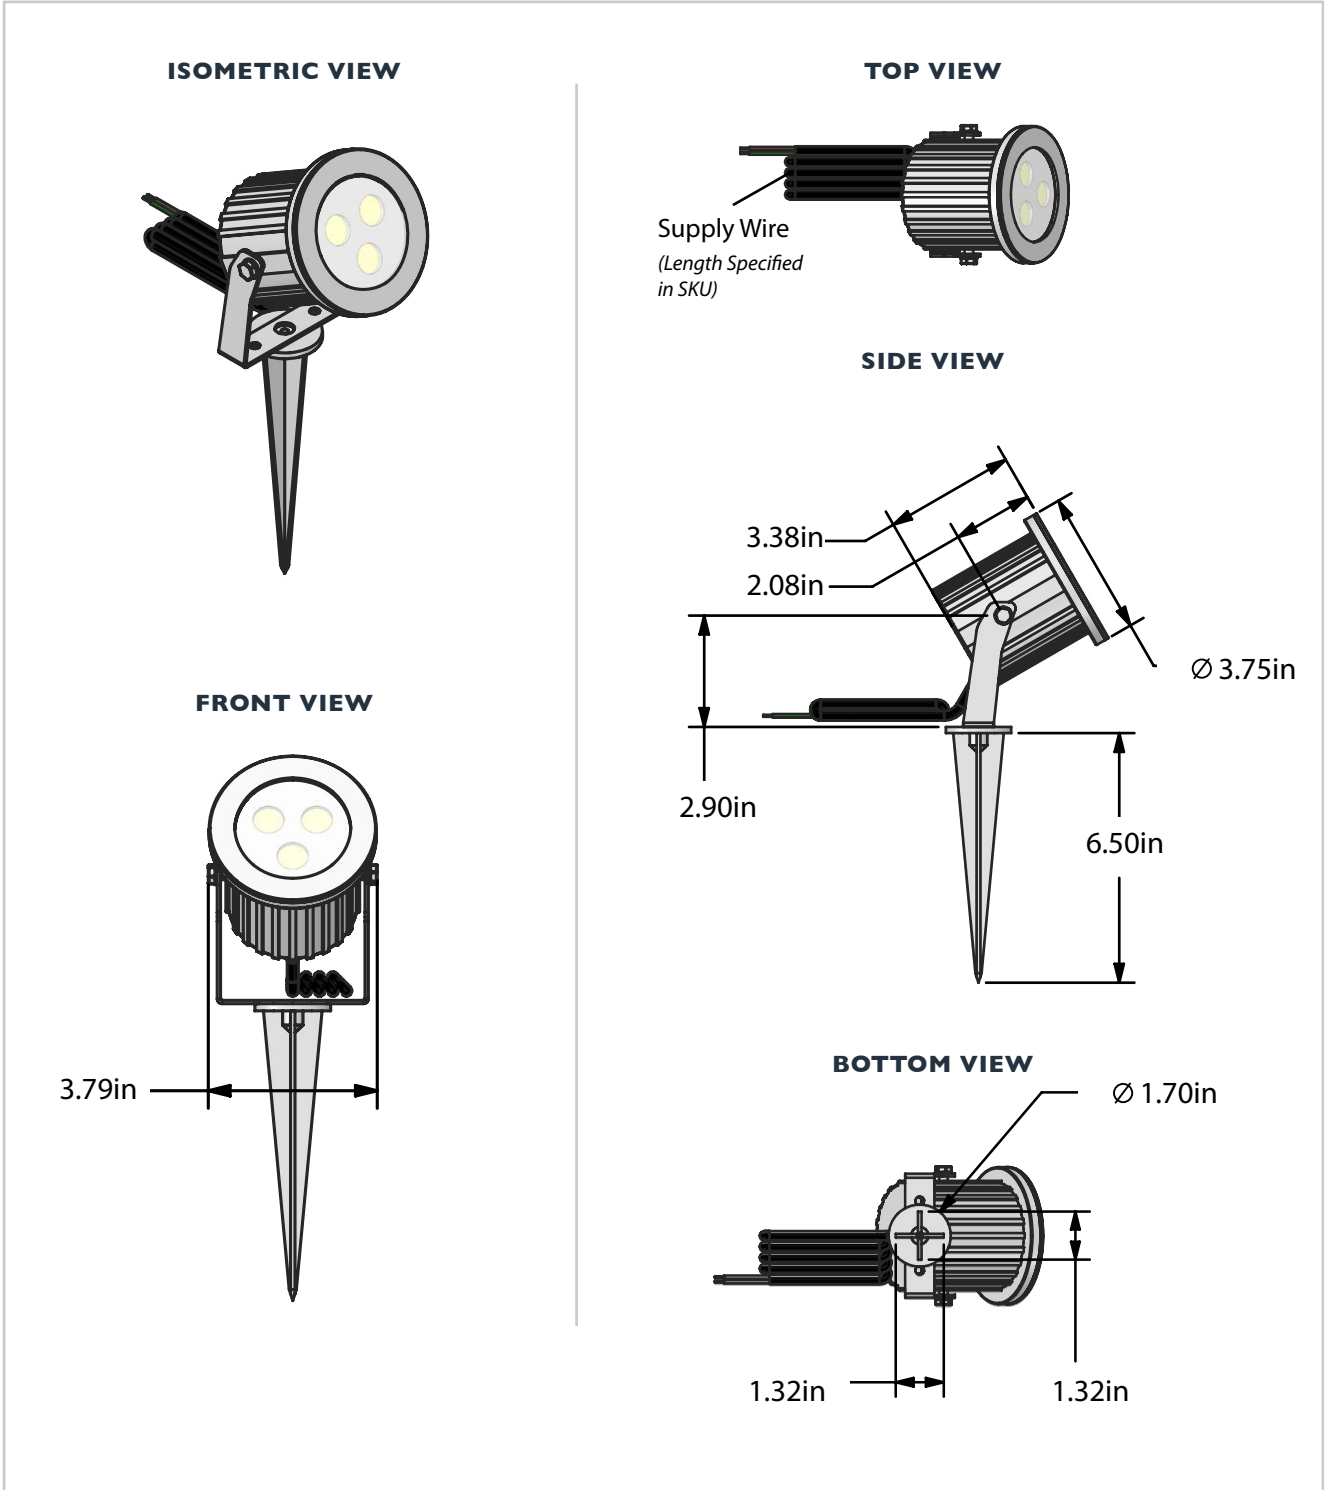

Light Fixture Dimensions